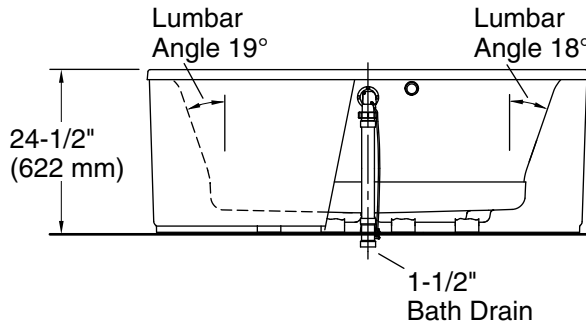

### Available Colors/Finishes

*Color tiles intended for reference only.*

Color	Code	Description
-------	------	-------------

	0	White
	96	Biscuit

No change in measurements if connected with drain illustrated. (K-7213)

□ Recommended Faucet Location

Recommended Faucet Hole Location

\*Allow for appropriate clearance in subfloor for drain clearance.  
Note: Horizontal PVC pipe and tee shown, not included.

## Technical Information

All product dimensions are nominal.

Installation: Freestanding

Drain location: Center

Basin area, bottom: 45-3/4" x 24-7/8" (1162 mm x 632 mm)

Basin area, top: 54-7/8" x 29-3/16" (1394 mm x 741 mm)