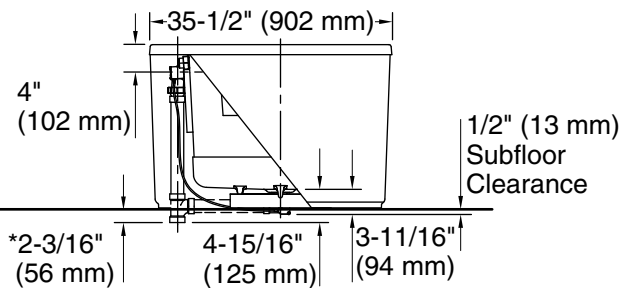

*Allow for appropriate clearance in subfloor for drain clearance.
Note: Horizontal PVC pipe and tee shown, not included.

Required Electrical Service

One circuit required, protected with Class A Ground-Fault Circuit-Interrupter (GFCI). Outside North America, this device may be known as a Residual Current Device (RCD).

Heated Surface: 120 V, 15 A, 60 Hz

Technical Information

All product dimensions are nominal.

Installation: Freestanding

Drain location: Center

Basin area, bottom: 45-3/4" x 24-7/8" (1162 mm x 632 mm)

Basin area, top: 54-7/8" x 29-3/16" (1394 mm x 741 mm)

Weight: 110 lbs (49.9 kg)

Minimum floor load: 40.4 lbs/ft² (197.3 kg/m²)

Water depth: 15-3/4" (400 mm)

Water capacity: 72.6 gal (274.8 L)

Template: Footprint, 1245666, not required, not included

Electrical component rating: Heated Surface: 120 V, 0.5 A, 50/60 Hz, 65 W

Notes

Measure your actual product for rough-in details.

Install this product according to the installation instructions.

The hot water supply should be 70% of the capacity of the bath or greater. Installations will vary.

If installing a rim-mount faucet, make sure there is no interference above or below the deck before drilling any holes.