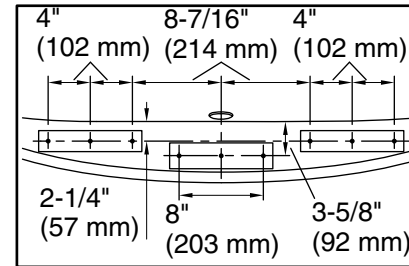

No change in measurements if connected with drain illustrated. (K-7213)

□ Recommended Faucet Location

Recommended Faucet Hole Location