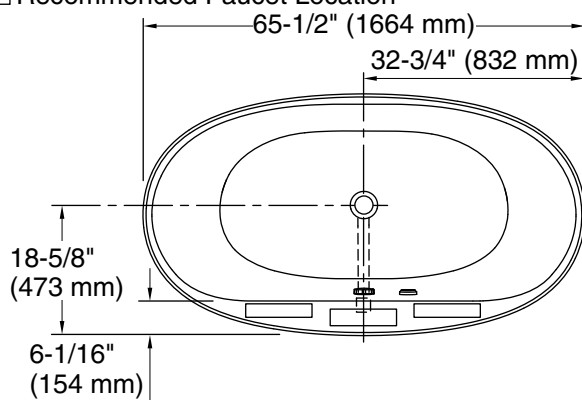

### Available Colors/Finishes

*Color tiles intended for reference only.*

Color	Code	Description
-------	------	-------------

	0	White
	96	Biscuit

No change in measurements if connected with drain illustrated. (K-7213)

□ Recommended Faucet Location

Recommended Faucet Hole Location

\*Allow for appropriate clearance in subfloor for drain clearance.  
Note: Horizontal PVC pipe and tee shown, not included.

## Technical Information

All product dimensions are nominal.

Installation: Freestanding

Drain location: Center

Basin area, bottom: 45-3/4" x 24-7/8" (1162 mm x 632 mm)

Basin area, top: 54-7/8" x 29-3/16" (1394 mm x 741 mm)