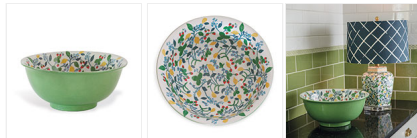

Products > Accessories > Bowls

Product Details/Options

Name: Crewel Summer Bowl

SKU: ACCS-351-02

Size: 6.5"H x 16" Diameter

Price:

As part of their Madcap Cottage for PORT 68 collection, we love the contrast of the meadow green exterior of the center basin bowl and the Summer Crewel interior pattern inside. Its all in fun!

The overall pattern name Crewel Summer is a joyful classic crewelwork needlepoint. Strawberries, lemons, and other botanicals come together into a timeless mix of color that brings the garden indoors

Perfect on the counter, or on the sideboard used as a planter. So many uses which allows you to be adventurous in decorating the home.

You may want to add a lucite base under the bowl. Lucite stands are ever so chic. We suggest a size of 7" or larger in diameter. The assortment of stands may be viewed under the tab of "stands". We offer 1" and 2" heights in round and square shapes.

Measurements: 6.5"H x 16" diameter.

Materials: porcelain

Item in stock!

YOU MAY ALSO LIKE...