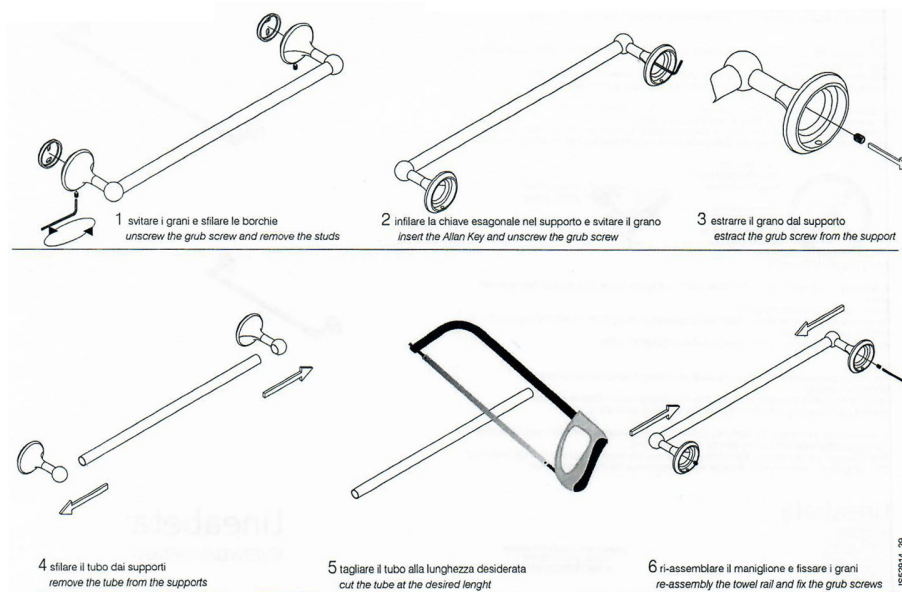

**Installation
Instructions**

**Model |
Venessia Accessories**

Dimensions Metric

*1 inch = 2.54 cm
1 inch = 25.4 mm*

**WS[®]
BATH
COLLECTIONS**

1051 Lea Drive - Collegeville, PA 19426
Tel. 215 513 9400 - Fax 610 831 0215

www.ws bathcollections.com - info@ws bathcollections.com

**Installation
Instructions**

**Model |
Venessia Accessories**

Dimensions Metric
1 inch = 2.54 cm
1 inch = 25.4 mm

**WS[®]
BATH
COLLECTIONS**

1051 Lea Drive - Collegeville, PA 19426
Tel. 215 513 9400 - Fax 610 831 0215
www.ws bathcollections.com - info@ws bathcollections.com