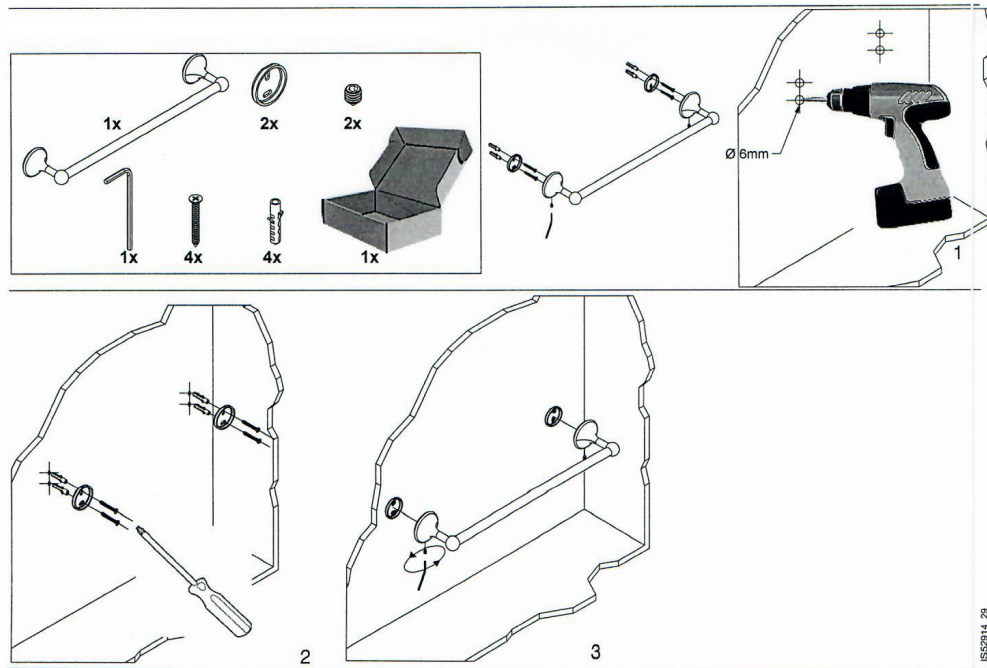

**Installation
Instructions**

**Model |
Venessia Accessories**

Dimensions Metric

*1 inch = 2.54 cm
1 inch = 25.4 mm*

**WS[®]
BATH
COLLECTIONS**

1051 Lea Drive - Collegeville, PA 19426
Tel. 215 513 9400 - Fax 610 831 0215

www.ws bathcollections.com - info@ws bathcollections.com

**Installation
Instructions**

**Model |
Venessia Accessories**

Dimensions Metric
1 inch = 2.54 cm
1 inch = 25.4 mm

**WS[®]
BATH
COLLECTIONS**

1051 Lea Drive - Collegeville, PA 19426
Tel. 215 513 9400 - Fax 610 831 0215
www.ws bathcollections.com - info@ws bathcollections.com