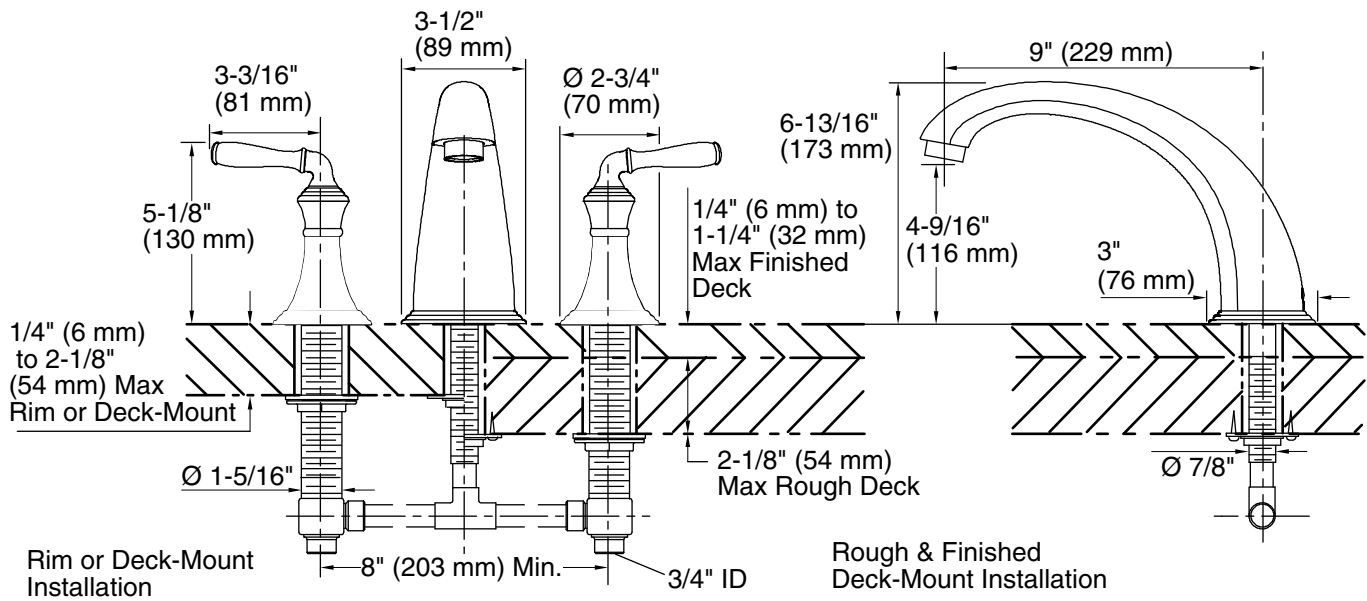

### Technical Information

All product dimensions are nominal.

Drain included: No

### Spout:

Spout reach: 9" (229 mm)