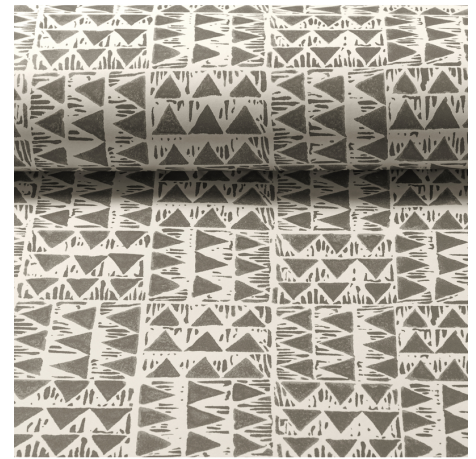

Yampa Paper - Grey
SKU: P2020114.11.0

LEE JOFA

SKU: **P2020114.11.0**

Type: **Print**

Railroaded: **No**

Width: **27 in (68.58 cm)**

Horizontal Repeat: **13.5 in (34.29 cm)**

Wallcovering Area: **74.25 Square Feet**

Composition: **Wood Pulp - 45%, Binder - 20%, Mineral Fillers - 20%, Polyester - 15%**

Brand: **Lee Jofa**

Finish: **Pretrimmed**

Note: **Priced And Sold By The 11 Yard Roll**

Vertical Repeat: **12.5 in (31.75 cm)**