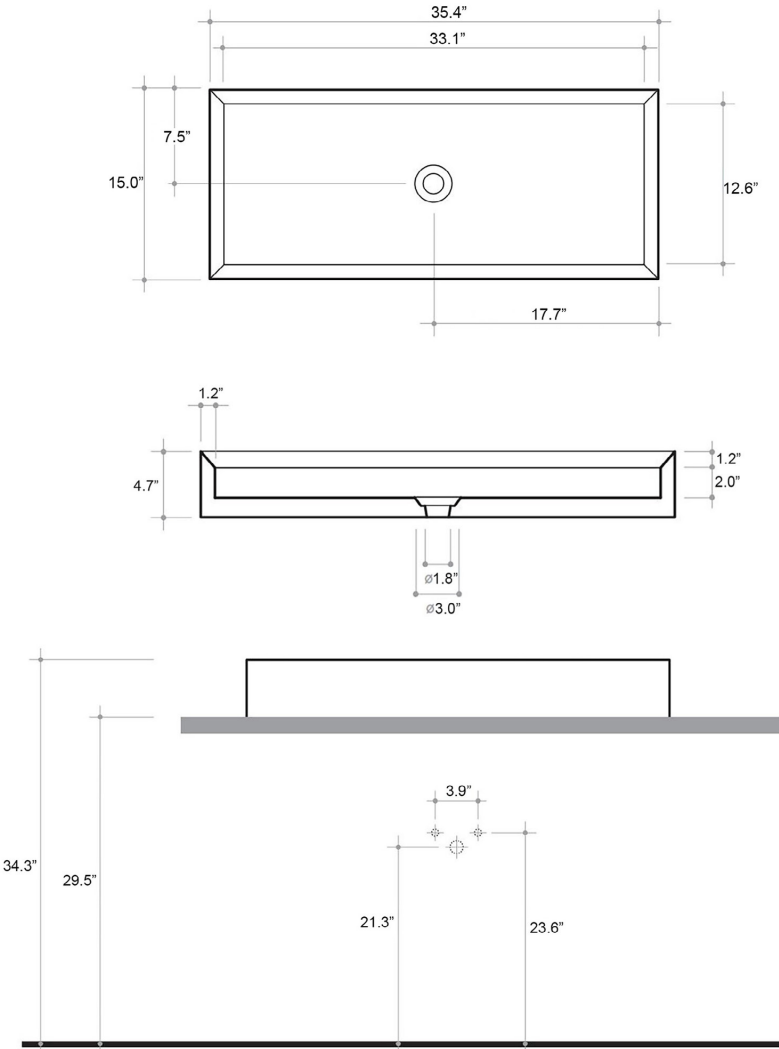

### Finishes:

-  Glossy White
-  Matte White
-  Glossy Black
-  Matte Black

\* WS Bath Collections reserves the right to revise dimensions or information on this sheet without notice

<b>Collection  </b> Cut	<b>Model  </b> Cut 90.38 - CTL02	Dimensions Metric <i>1 inch = 2.54 cm</i> <i>1 inch = 25.4 mm</i>	 1051 Lea Drive - Collegeville, PA 19426 Tel. 215 513 9400 - Fax 610 831 0215 <a href="http://www.ws bathcollections.com">www.ws bathcollections.com</a> - <a href="mailto:info@ws bathcollections.com">info@ws bathcollections.com</a>
----------------------------	-------------------------------------	---	---

**Collection |**  
Cut

**Model |**  
Cut 90.38 - CTL02

Dimensions Metric  
1 inch = 2.54 cm  
1 inch = 25.4 mm

1051 Lea Drive - Collegeville, PA 19426  
Tel. 215 513 9400 - Fax 610 831 0215  
[www.ws bathcollections.com](http://www.ws bathcollections.com) - [info@ws bathcollections.com](mailto:info@ws bathcollections.com)