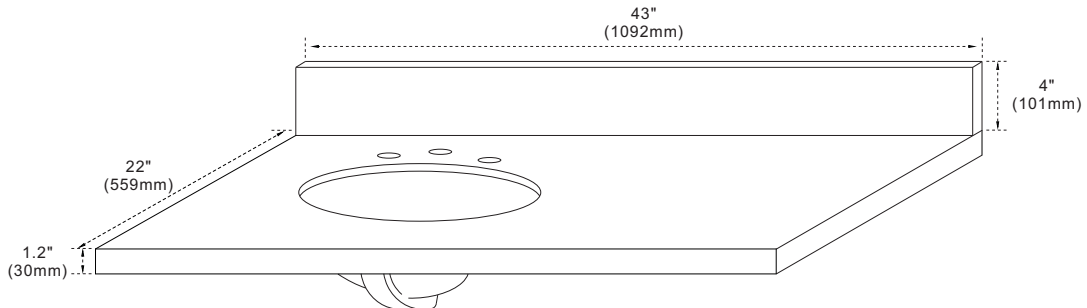

## Model: 430001-43-L Countertop

### Features

1. Single 18" oval undermount sink cutout;
2. 8" wide spread faucet holes;
3. 4" height backsplash (sold separately);
4. Thickness laminated to 1.2";
5. Ceramic sink on left side of countertop;