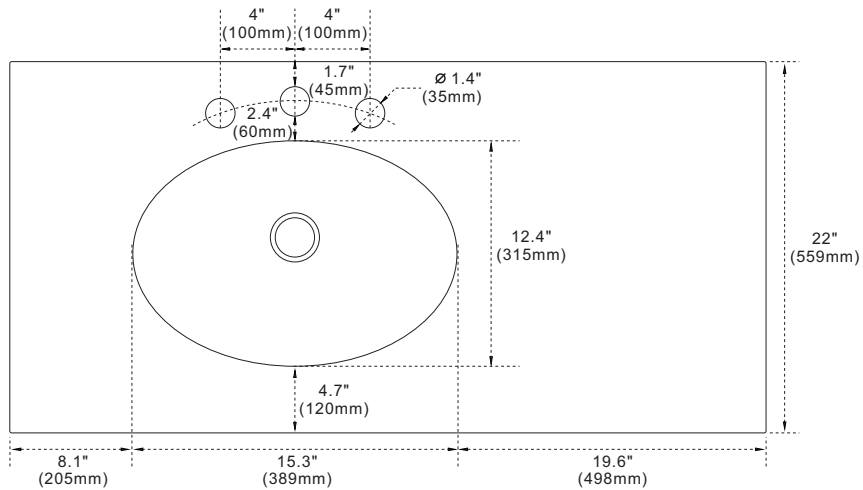

BELLATERRA HOME

Model: 430001-43-L Countertop

Features

1. Single 18" oval undermount sink cutout;
2. 8" wide spread faucet holes;
3. 4" height backsplash (sold separately);
4. Thickness laminated to 1.2";
5. Ceramic sink on left side of countertop;

Colors / Finishes

- WM - Natural White Carrara marble;
- BG - Natural Black Galaxy Granite;
- GY - Natural Grey Granite;
- WE - White Engineer Stone;

Top view

Side view

NOTE: SINK STYLE, SHAPE, FAUCET HOLES, CUTOUT ON TOP, VANITY MAY VARY FROM THE PICTURE ABOVE. INSTRUCTIONAL PURPOSE ONLY.