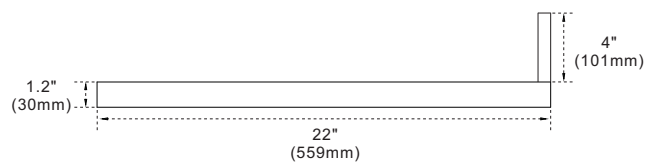

Side view

NOTE: SINK STYLE, SHAPE, FAUCET HOLES, CUTOUT ON TOP, VANITY MAY VARY FROM THE PICTURE ABOVE. INSTRUCTIONAL PURPOSE ONLY.