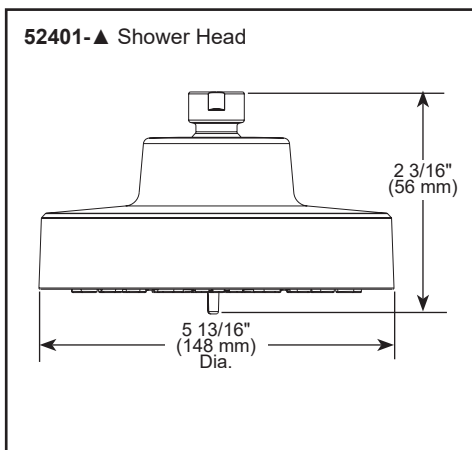

see what Delta can do™

SHOWER FAUCET TRIM

■ Shower Trim with Two Function Diverter

STANDARD SPECIFICATIONS

- Monitor® 14 Series pressure balanced single function bath mixing valve trim
- Two function diverter
- Main control utilizes single-function pressure balanced cartridge
- Maintains a balanced pressure of hot and cold water even when a valve is turned on or off elsewhere in the system
- For use with MultiChoice® Universal rough valve body (R22000 Series)
- Back-to-back installation capability
- Field adjustable means to limit handle rotation into hot water zone
- Top handle controls diverter functions; bottom handle controls on/off and temperature
- Bottom handle 120° maximum rotation
- All parts replaceable from the front of the valve
- Max flow rate of shower head and hand shower 1.75 gpm @ 80 psi, 6.6 L/min @ 552 kPa
- Cartridges included

WARRANTY

- Parts and Finish - Lifetime limited warranty; or for commercial purchasers, 10 years for multi-family residential (apartments and condominiums) and 5 years for all other commercial uses, in each case from the date the product is received by the original purchaser or their authorized representative (installation contractor, etc.).
- Please go to www.deltafaucet.com for the complete details of our limited warranty.

COMPLIES WITH:

- ASME A112.18.1 / CSA B125.1
- ASSE 1016 / ASME A112.1016 / CSA B125.16
- EPA WaterSense®

♿ ICC/ANSI A117.1 – Valve control only

▲ Designate Proper Finish Suffix

Delta Faucet Company
55 E. 111th Street, Carmel, IN 46280
350 South Edgeware Road, St. Thomas, ON N5P 4L1
© 2025 Delta Faucet Company