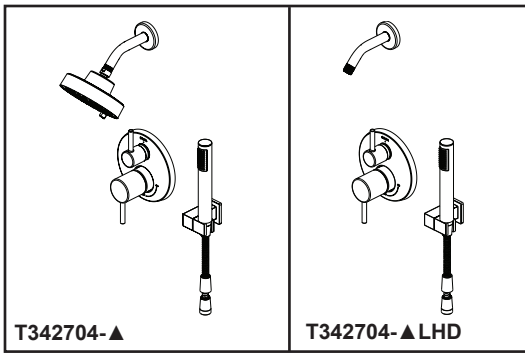

# SHOWER FAUCET TRIM

## ■ Shower Trim with Two Function Diverter

T342704-▲

T342704-▲LHD

### STANDARD SPECIFICATIONS

- Monitor® 14 Series pressure balanced single function bath mixing valve trim
- Two function diverter
- Main control utilizes single-function pressure balanced cartridge
- Maintains a balanced pressure of hot and cold water even when a valve is turned on or off elsewhere in the system
- For use with MultiChoice® Universal rough valve body (R22000 Series)
- Back-to-back installation capability
- Field adjustable means to limit handle rotation into hot water zone
- Top handle controls diverter functions; bottom handle controls on/off and temperature
- Bottom handle 120° maximum rotation
- All parts replaceable from the front of the valve
- Max flow rate of shower head and hand shower 1.75 gpm @ 80 psi, 6.6 L/min @ 552 kPa
- Cartridges included