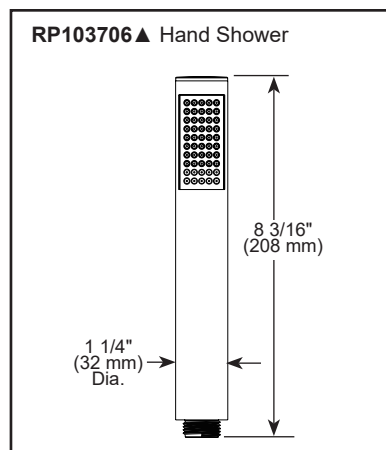

COMPLIES WITH:

- ASME A112.18.1 / CSA B125.1
- ASSE 1016 / ASME A112.1016 / CSA B125.16
- EPA WaterSense®

♿ ICC/ANSI A117.1 – Valve control only

▲ Designate Proper Finish Suffix

Delta Faucet Company
55 E. 111th Street, Carmel, IN 46280
350 South Edgeware Road, St. Thomas, ON N5P 4L1
© 2025 Delta Faucet Company

Delta Faucet Company reserves the right (1) to make changes in specifications and materials, and (2) to change or discontinue models, both without notice or obligation. Dimensions are for reference only. See current full-line price book or www.deltafaucet.com for finish options and product availability.