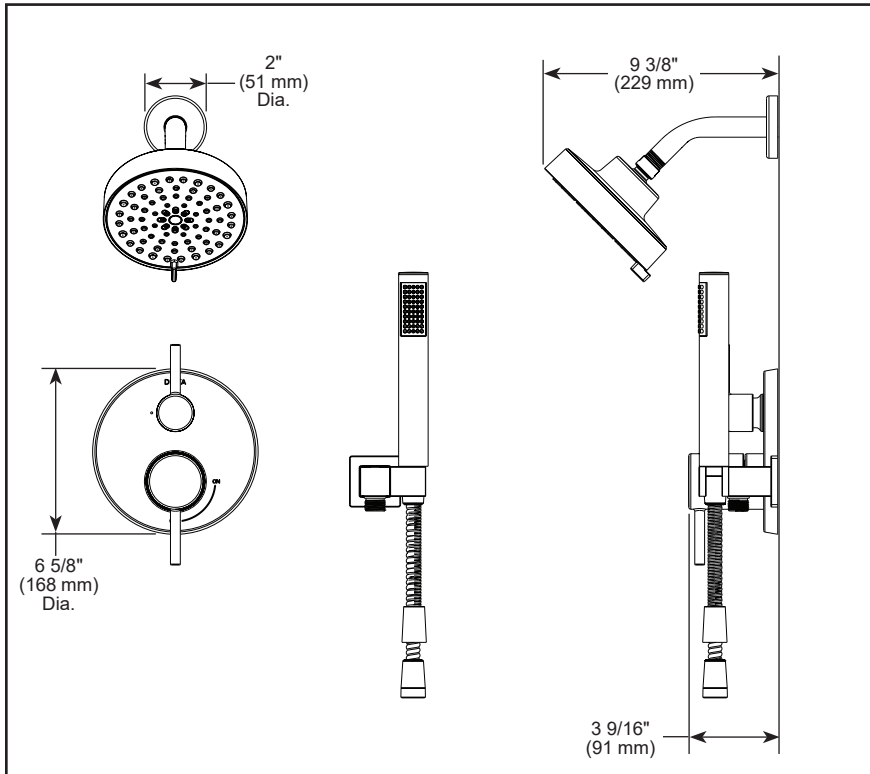

# SHOWER FAUCET TRIM

## ■ Shower Trim with Two Function Diverter

T342704-▲

T342704-▲LHD

### STANDARD SPECIFICATIONS

- Monitor® 14 Series pressure balanced single function bath mixing valve trim
- Two function diverter
- Main control utilizes single-function pressure balanced cartridge
- Maintains a balanced pressure of hot and cold water even when a valve is turned on or off elsewhere in the system
- For use with MultiChoice® Universal rough valve body (R22000 Series)
- Back-to-back installation capability
- Field adjustable means to limit handle rotation into hot water zone
- Top handle controls diverter functions; bottom handle controls on/off and temperature
- Bottom handle 120° maximum rotation
- All parts replaceable from the front of the valve
- Max flow rate of shower head and hand shower 1.75 gpm @ 80 psi, 6.6 L/min @ 552 kPa
- Cartridges included

52401-▲ Shower Head

RP103706▲ Hand Shower