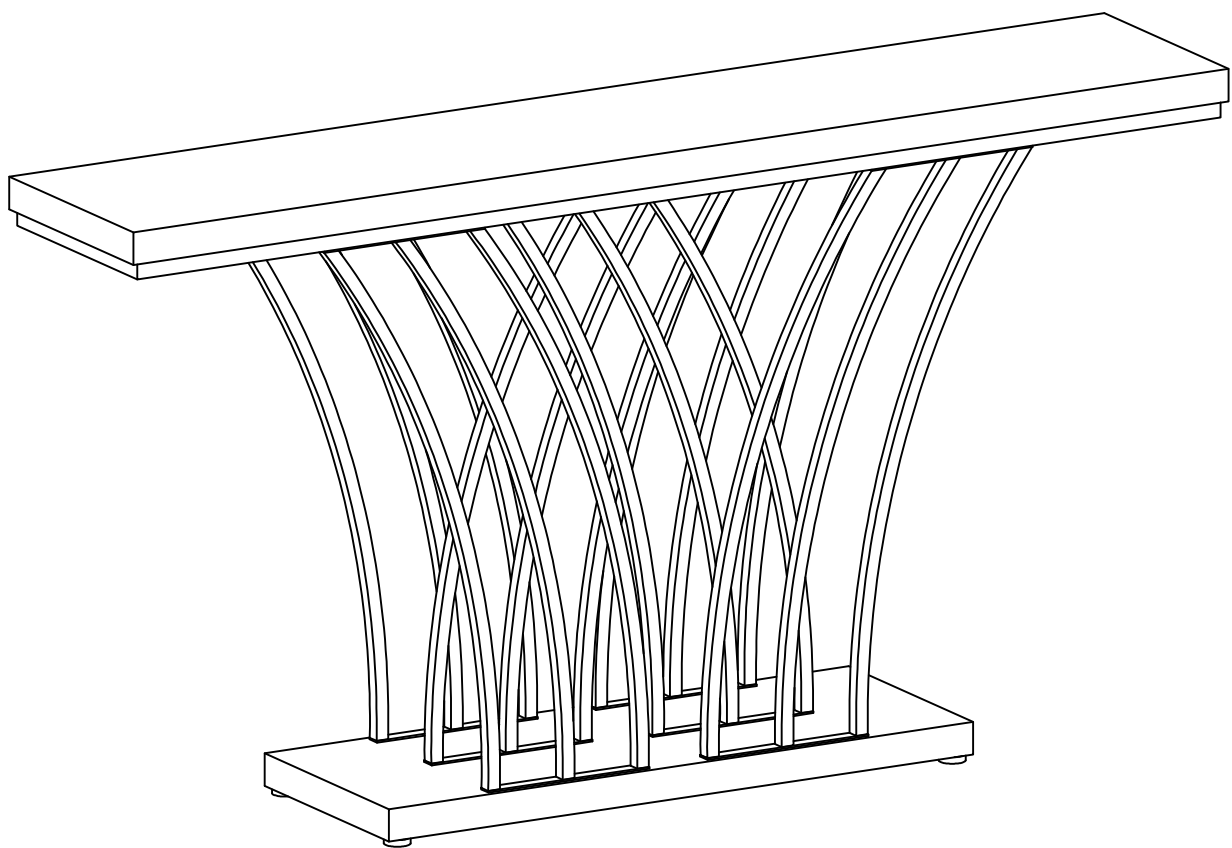

LITTLE TREE
Assembly Instructions

Console Table

Assembly Instructions:

1. Carefully read these instructions and keep them for future reference.
2. Refer to the parts list for guidance and ensure that you have all the pieces before starting the assembly process, if anything is missing, damaged, incorrect, contact us **FIRSTLY BEFORE** assembling.
3. When assembling, place all parts on a soft, clean, and flat surface, such as a carpet, to prevent any scratches.
4. To avoid misalignment of the holes, Please don't full tighten the screws until you ensure all parts in place.

5

screw down 

B	X6
	
M6X35mm	

6

F	X2	H	X2	I	X2
					
φ 4X35mm		∅8X40mm		200X20mm	

No heartburn,
when we handle
the return

Our way

You