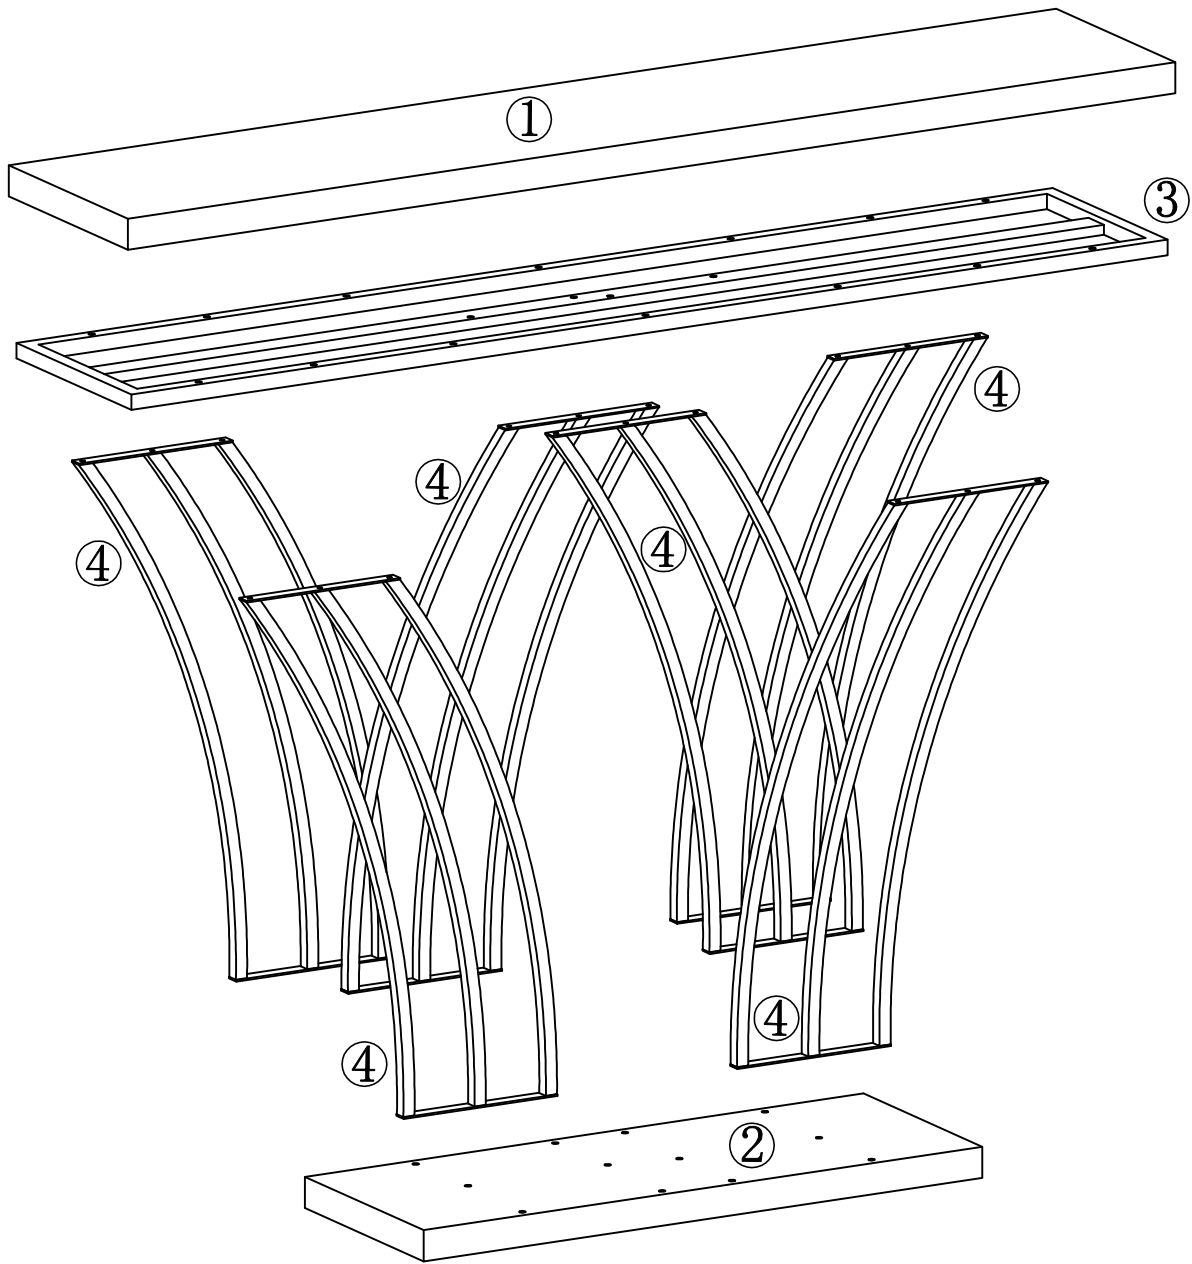

LITTLE TREE
Assembly Instructions

Console Table

Assembly Instructions:

1. Carefully read these instructions and keep them for future reference.
2. Refer to the parts list for guidance and ensure that you have all the pieces before starting the assembly process, if anything is missing, damaged, incorrect, contact us **FIRSTLY BEFORE** assembling.
3. When assembling, place all parts on a soft, clean, and flat surface, such as a carpet, to prevent any scratches.
4. To avoid misalignment of the holes, Please don't full tighten the screws until you ensure all parts in place.

 Caution

Make sure all parts are included. Most board parts are labeled or stamped on the raw edge. Contact us for free replacement if having damaged or missing parts.

Parts & Hardware List

① 1pc

② 1pc

③ 1pc

5

screw down 

B	X6
	
M6X35mm	

6

F	X2	H	X2	I	X2
					
φ 4X35mm		∅8X40mm		200X20mm	

No heartburn,
when we handle
the return

Our way

You