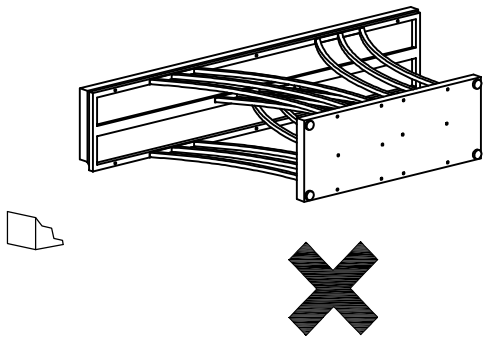

LITTLE TREE
Assembly Instructions

Console Table

Assembly Instructions:

1. Carefully read these instructions and keep them for future reference.
2. Refer to the parts list for guidance and ensure that you have all the pieces before starting the assembly process, if anything is missing, damaged, incorrect, contact us **FIRSTLY BEFORE** assembling.
3. When assembling, place all parts on a soft, clean, and flat surface, such as a carpet, to prevent any scratches.
4. To avoid misalignment of the holes, Please don't full tighten the screws until you ensure all parts in place.

X2

When using the electric screwdriver ,
Reduce the power and torque to avoid damaging the furniture

(Install tip-over restraint provided)

Use of tip-over restraints may only reduce but not eliminate,
the risk of tip-over.

 Caution

Make sure all parts are included. Most board parts are labeled or stamped on the raw edge. Contact us for free replacement if having damaged or missing parts.

Parts & Hardware List

① 1pc

② 1pc

③ 1pc

5

screw down 

B	X6
	
M6X35mm	

6

F	X2	H	X2	I	X2
					
φ 4X35mm		∅8X40mm		200X20mm	

No heartburn,
when we handle
the return

Our way

You