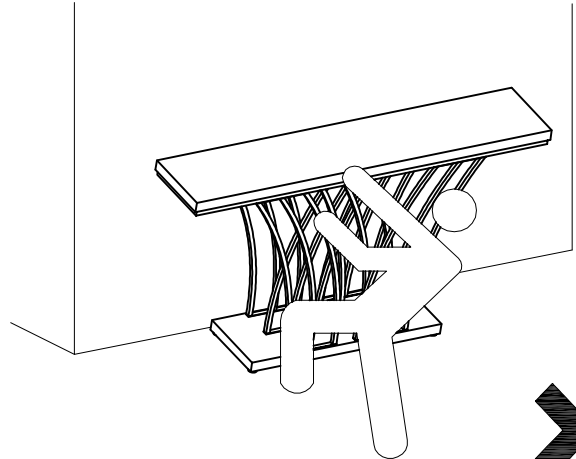

LITTLE TREE
Assembly Instructions

Console Table

Assembly Instructions:

1. Carefully read these instructions and keep them for future reference.
2. Refer to the parts list for guidance and ensure that you have all the pieces before starting the assembly process, if anything is missing, damaged, incorrect, contact us **FIRSTLY BEFORE** assembling.
3. When assembling, place all parts on a soft, clean, and flat surface, such as a carpet, to prevent any scratches.
4. To avoid misalignment of the holes, Please don't full tighten the screws until you ensure all parts in place.

X2

When using the electric screwdriver ,
Reduce the power and torque to avoid damaging the furniture

(Install tip-over restraint provided)

Use of tip-over restraints may only reduce but not eliminate,
the risk of tip-over.

 Caution

Make sure all parts are included. Most board parts are labeled or stamped on the raw edge. Contact us for free replacement if having damaged or missing parts.

Parts & Hardware List

① 1pc

② 1pc

③ 1pc

5

screw down 

B	X6
	
M6X35mm	

6

F	X2	H	X2	I	X2
					
φ 4X35mm		∅8X40mm		200X20mm	

No heartburn,
when we handle
the return

Our way

You