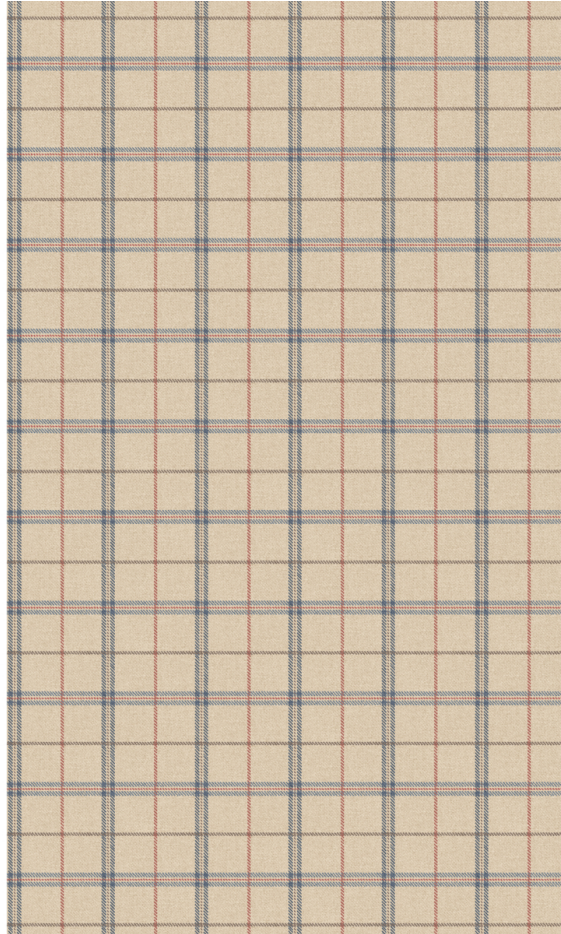

**Islay - Blue/Red**  
SKU: FG120.G103.0

**LEEJOFA**

SKU: **FG120.G103.0**

Collection: **Country Walk Wallpapers**

Note: **Priced And Sold By The 10 Meter Roll**

Width: **70 cm (27.56 in)**

Wallcovering Area: **7.00 Square Meter**

Brand: **Mulberry**

Railroaded: **No**

Composition: **Non Woven - 100%**

Vertical Repeat: **22.5 cm (8.86 in)**