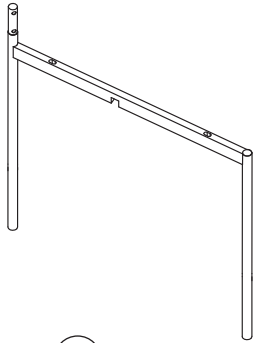

3

PARTS LIST

(A) *1PC