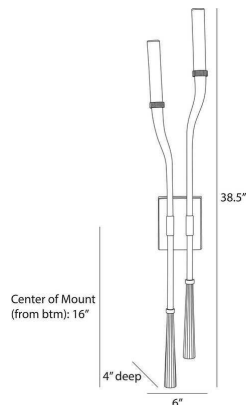

# ARTERIO RS

## ITALO SCONCE

DWL70  
H: 38.5 IN, W: 6 IN, D: 4 IN,  
Antique Brass, Clear Crystal

With its elongated form inspired by the struts of a deer, this classical style of antique brass-plated steel exudes an animalistic energy. This classically luxurious fixture is capped with dual cylinders of clear crystal and secured to the wall by an antique brass-plated steel back plate. Damp-rated, although limited, covered outdoor conditions may affect finish.

### WIRING

Rating Damp  
Cord 1 FT, Black/White, SVT  
Socket 2, Integrated LED  
Maximum Watt 1  
Voltage 110-120 V  
LED Color Temp 2700K  
LED Compatible Dimmer 0-10 V Dimmer  
LED CRI 90+  
LED Lifespan 20,000  
LED Lumens 1,008

### SHIPPING

Product Weight 8.1 lbs  
Gross Weight 1 10.14 lbs  
Shipping Box 1 H: 7.3 IN, L: 27.6 IN, W: 15.4 IN