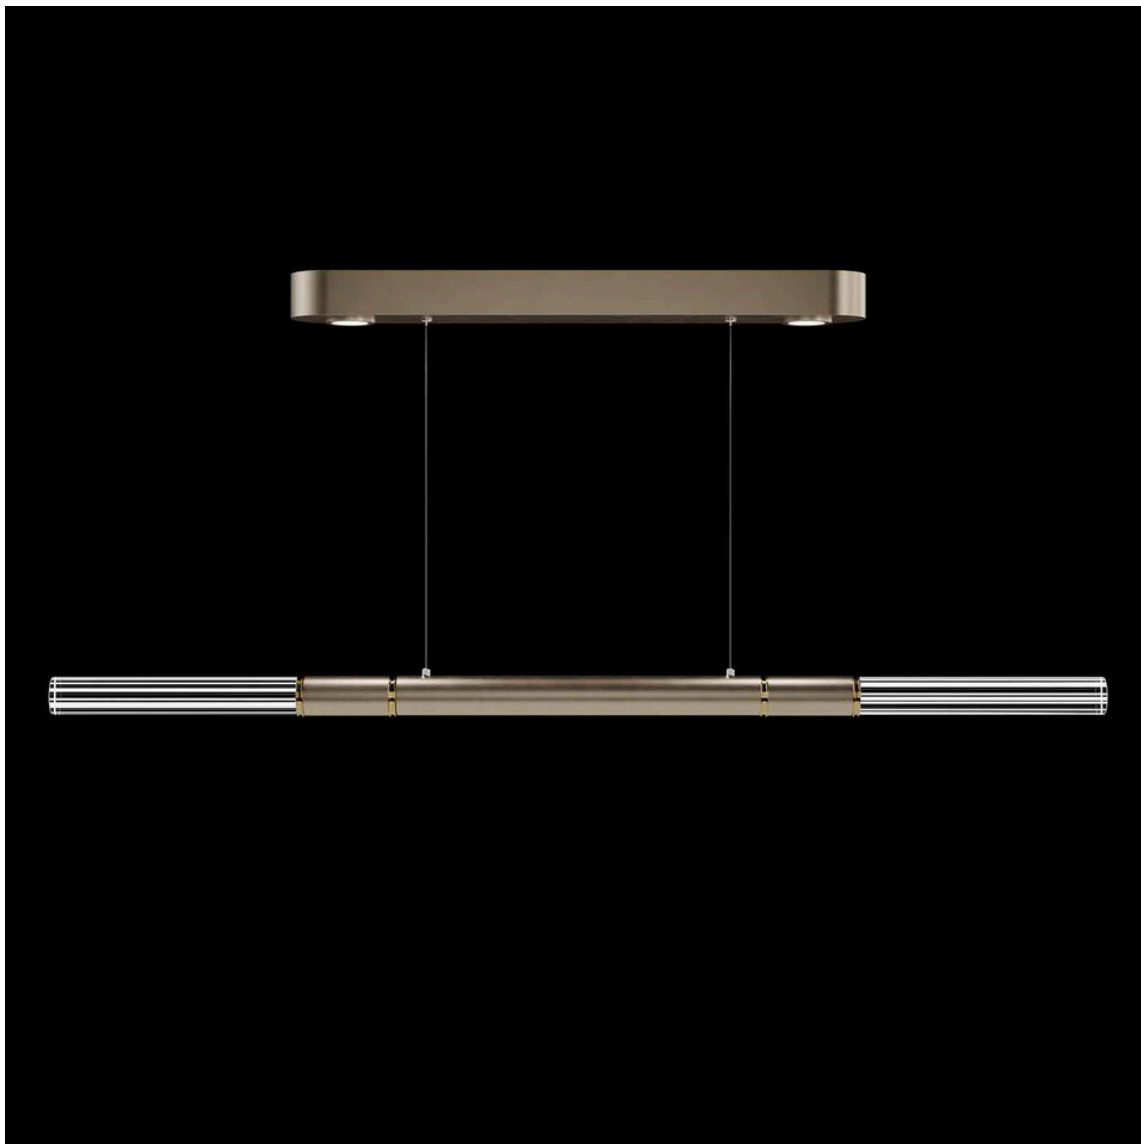

FINE ART

HANDCRAFTED LIGHTING

100149-510

100149-510 • ANTONIA 62"W Linear Pendant

2.5H x 62W x 2.5D

ANTONIA
COLLECTION