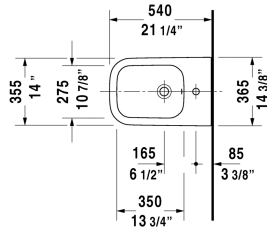

Happy D.2 Bidet wall-mounted # 225815..00 / 225815..00

| < 14" Inch > |

Bidet wall-mounted	Dimension	Weight	Order number
with overflow, with faucet deck, overflow clip Chrome included, Durafix included, cUPC® listed*			
Colors			
00 White 13 Anthracite Matte			
Variant			
inside color White, outside color White	14" x 21 1/4" Inch	41 lb	225815..00
inside color Anthracite Matte, outside color Anthracite Matte	14" x 21 1/4" Inch	41 lb	225815..00
Infobox			
* Complies with following standards: ASME A112.19.2/CSA B45.1, Durafix for concealed installation is included, In-wall carrier required for installation			
Sanitary ceramics with the special WonderGliss surface finish will remain clean and attractive-looking for a long time to come. When ordering WonderGliss please add a "1" as eleventh digit to the model number.			
Siphon for bidet with extended outlet pipe	1 1/4" x 19 3/4" Inch	1.3 lb	005027
Hardware for wall-mounted bidet and wall-mounted toilet	Ø 1/2" x 7 1/8" Inch	0.4 lb	006500

All drawings contain the necessary measurements which are subject to standard tolerances. They are stated in inch & mm and are non-binding. Exact measurements, in particular for customized installation scenarios, can only be taken from the finished ceramic piece.