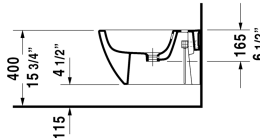

Happy D.2 Bidet wall-mounted # 225815..00 / 225815..00

| < 14" Inch > |

Bidet wall-mounted	Dimension	Weight	Order number
with overflow, with faucet deck, overflow clip Chrome included, Durafix included, cUPC® listed*			
Colors			
00 White 13 Anthracite Matte			
Variant			
inside color White, outside color White	14" x 21 1/4" Inch	41 lb	225815..00
inside color Anthracite Matte, outside color Anthracite Matte	14" x 21 1/4" Inch	41 lb	225815..00
Infobox			
* Complies with following standards: ASME A112.19.2/CSA B45.1, Durafix for concealed installation is included, In-wall carrier required for installation			
Sanitary ceramics with the special WonderGliss surface finish will remain clean and attractive-looking for a long time to come. When ordering WonderGliss please add a "1" as eleventh digit to the model number.			
Siphon for bidet with extended outlet pipe	1 1/4" x 19 3/4" Inch	1.3 lb	005027
Hardware for wall-mounted bidet and wall-mounted toilet	Ø 1/2" x 7 1/8" Inch	0.4 lb	006500

All drawings contain the necessary measurements which are subject to standard tolerances. They are stated in inch & mm and are non-binding. Exact measurements, in particular for customized installation scenarios, can only be taken from the finished ceramic piece.