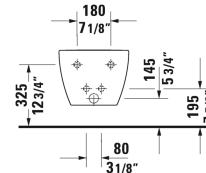

Happy D.2 Bidet wall-mounted # 225815..00 / 225815..00

| < 14" Inch > |

Bidet wall-mounted	Dimension	Weight	Order number
with overflow, with faucet deck, overflow clip Chrome included, Durafix included, cUPC® listed*			
Colors			
00 White 13 Anthracite Matte			
Variant			
inside color White, outside color White	14" x 21 1/4" Inch	41 lb	225815..00
inside color Anthracite Matte, outside color Anthracite Matte	14" x 21 1/4" Inch	41 lb	225815..00
Infobox			
* Complies with following standards: ASME A112.19.2/CSA B45.1, Durafix for concealed installation is included, In-wall carrier required for installation			
Sanitary ceramics with the special WonderGliss surface finish will remain clean and attractive-looking for a long time to come. When ordering WonderGliss please add a "1" as eleventh digit to the model number.			
Siphon for bidet with extended outlet pipe	1 1/4" x 19 3/4" Inch	1.3 lb	005027
Hardware for wall-mounted bidet and wall-mounted toilet	Ø 1/2" x 7 1/8" Inch	0.4 lb	006500

All drawings contain the necessary measurements which are subject to standard tolerances. They are stated in inch & mm and are non-binding. Exact measurements, in particular for customized installation scenarios, can only be taken from the finished ceramic piece.