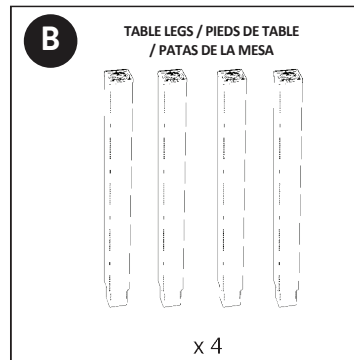

Your PICA product has a **ONE YEAR WARRANTY** against product failure resulting from defects in manufacturing or materials. The warranty period starts on the delivery date. Incidental and consequential damages are not covered.

Votre produit PICA bénéficie d'une **GARANTIE D'UN AN** contre toute défaillance du produit résultant de défauts de fabrication ou de matériaux. La période de garantie commence à la date de livraison. Les dommages accidentels et consécutifs ne sont pas couverts.

Su producto PICA tiene una **GARANTÍA DE UN AÑO** contra fallas del producto resultantes de defectos de fabricación o materiales. El período de garantía comienza en la fecha de entrega. Los daños incidentales y consecuentes no están cubiertos.