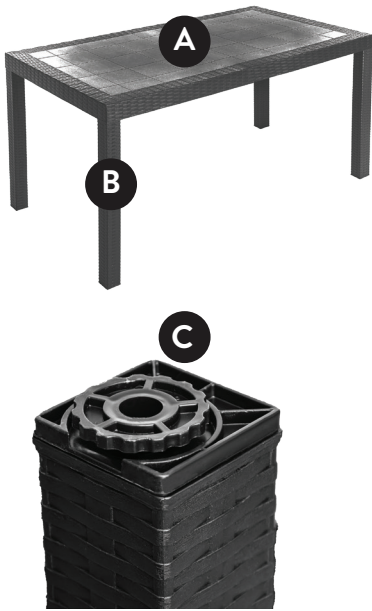

Your PICA product has a **ONE YEAR WARRANTY** against product failure resulting from defects in manufacturing or materials. The warranty period starts on the delivery date. Incidental and consequential damages are not covered.

Votre produit PICA bénéficie d'une **GARANTIE D'UN AN** contre toute défaillance du produit résultant de défauts de fabrication ou de matériaux. La période de garantie commence à la date de livraison. Les dommages accidentels et consécutifs ne sont pas couverts.

Su producto PICA tiene una **GARANTÍA DE UN AÑO** contra fallas del producto resultantes de defectos de fabricación o materiales. El período de garantía comienza en la fecha de entrega. Los daños incidentales y consecuentes no están cubiertos.