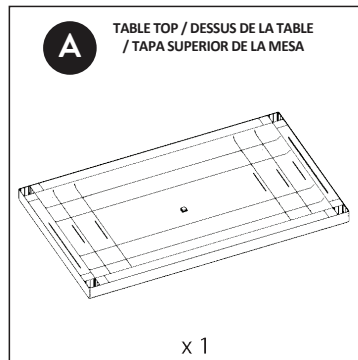

Your PICA product has a **ONE YEAR WARRANTY** against product failure resulting from defects in manufacturing or materials. The warranty period starts on the delivery date. Incidental and consequential damages are not covered.

Votre produit PICA bénéficie d'une **GARANTIE D'UN AN** contre toute défaillance du produit résultant de défauts de fabrication ou de matériaux. La période de garantie commence à la date de livraison. Les dommages accidentels et consécutifs ne sont pas couverts.

Su producto PICA tiene una **GARANTÍA DE UN AÑO** contra fallas del producto resultantes de defectos de fabricación o materiales. El período de garantía comienza en la fecha de entrega. Los daños incidentales y consecuentes no están cubiertos.