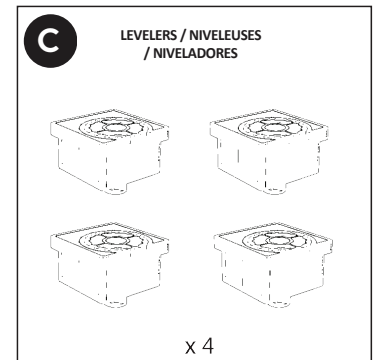

Your PICA product has a **ONE YEAR WARRANTY** against product failure resulting from defects in manufacturing or materials. The warranty period starts on the delivery date. Incidental and consequential damages are not covered.

Votre produit PICA bénéficie d'une **GARANTIE D'UN AN** contre toute défaillance du produit résultant de défauts de fabrication ou de matériaux. La période de garantie commence à la date de livraison. Les dommages accidentels et consécutifs ne sont pas couverts.

Su producto PICA tiene una **GARANTÍA DE UN AÑO** contra fallas del producto resultantes de defectos de fabricación o materiales. El período de garantía comienza en la fecha de entrega. Los daños incidentales y consecuentes no están cubiertos.