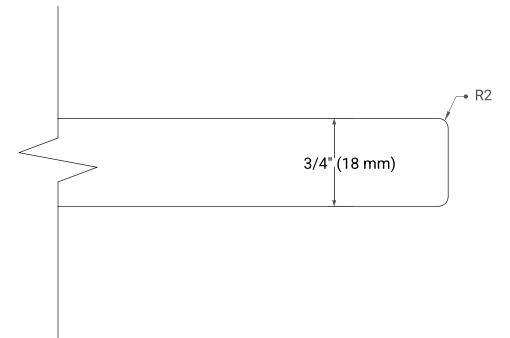

66" DOUBLE SINK BASE CABINET

BASE CABINET DIMENSIONS

66" W x 21.5" D x 34.5" H

FEATURES

- Solid wood frame & plywood panels
- Dovetail drawers and joints
- Soft closing doors & drawers

HARDWARE FINISHES*

Brushed Nickel Satin Brass Matte Black Polished Chrome

PLAN VIEW

67" DOUBLE RECTANGLE SINK COUNTERTOP WITH 0.75 IN. THICKNESS

OVERALL DIMENSIONS

67" W x 22" D x 0.75" H

COUNTERTOP OPTIONS

Carrara Marble

FEATURES

- Solid countertop with mitered edges & seams
- Undermount white rectangular sink
- Pre-drilled for 8" widespread faucet

INCLUDED

- Countertop
- Matching Backsplash
- Rectangle Sinks

COUNTERTOP PLAN VIEW

EDGE SIDE VIEW

THREE DIMENSIONAL COUNTERTOP VIEW