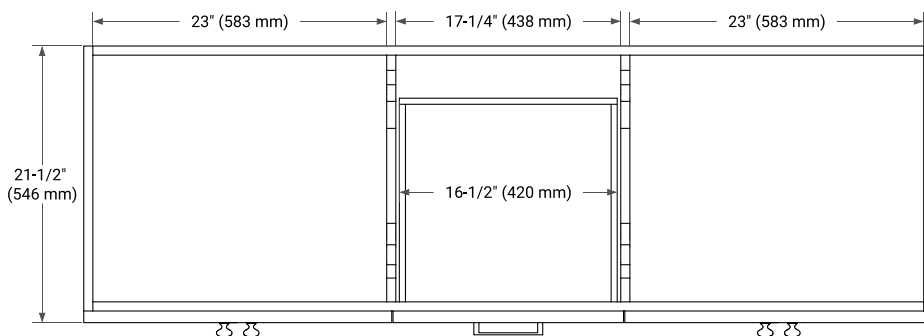

66" DOUBLE SINK BASE CABINET

BASE CABINET DIMENSIONS

66" W x 21.5" D x 34.5" H

FEATURES

- Solid wood frame & plywood panels
- Dovetail drawers and joints
- Soft closing doors & drawers

HARDWARE FINISHES*

Brushed Nickel Satin Brass Matte Black Polished Chrome

PLAN VIEW

67" DOUBLE RECTANGLE SINK COUNTERTOP WITH 0.75 IN. THICKNESS

OVERALL DIMENSIONS

67" W x 22" D x 0.75" H

COUNTERTOP OPTIONS

Carrara Marble

FEATURES

- Solid countertop with mitered edges & seams
- Undermount white rectangular sink
- Pre-drilled for 8" widespread faucet

INCLUDED

- Countertop
- Matching Backsplash
- Rectangle Sinks

COUNTERTOP PLAN VIEW

EDGE SIDE VIEW

THREE DIMENSIONAL COUNTERTOP VIEW