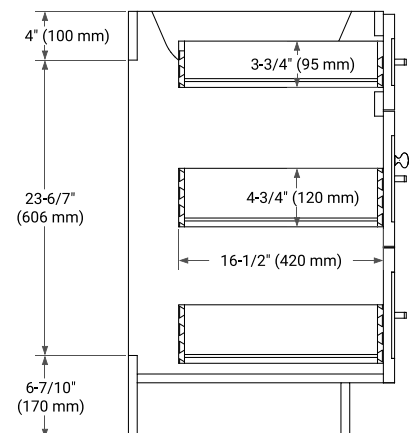

66" DOUBLE SINK BASE CABINET

BASE CABINET DIMENSIONS

66" W x 21.5" D x 34.5" H

FEATURES

- Solid wood frame & plywood panels
- Dovetail drawers and joints
- Soft closing doors & drawers

HARDWARE FINISHES*

Brushed Nickel Satin Brass Matte Black Polished Chrome

PLAN VIEW

67" DOUBLE RECTANGLE SINK COUNTERTOP WITH 0.75 IN. THICKNESS

OVERALL DIMENSIONS

67" W x 22" D x 0.75" H

COUNTERTOP OPTIONS

Carrara Marble

FEATURES

- Solid countertop with mitered edges & seams
- Undermount white rectangular sink
- Pre-drilled for 8" widespread faucet

INCLUDED

- Countertop
- Matching Backsplash
- Rectangle Sinks

COUNTERTOP PLAN VIEW

EDGE SIDE VIEW

THREE DIMENSIONAL COUNTERTOP VIEW