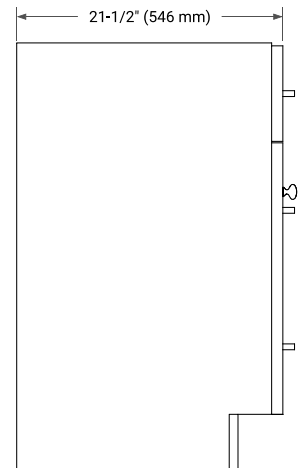

66" DOUBLE SINK BASE CABINET

BASE CABINET DIMENSIONS

66" W x 21.5" D x 34.5" H

FEATURES

- Solid wood frame & plywood panels
- Dovetail drawers and joints
- Soft closing doors & drawers

HARDWARE FINISHES*

Brushed Nickel Satin Brass Matte Black Polished Chrome

PLAN VIEW

67" DOUBLE RECTANGLE SINK COUNTERTOP WITH 0.75 IN. THICKNESS

OVERALL DIMENSIONS

67" W x 22" D x 0.75" H

COUNTERTOP OPTIONS

Carrara Marble

FEATURES

- Solid countertop with mitered edges & seams
- Undermount white rectangular sink
- Pre-drilled for 8" widespread faucet

INCLUDED

- Countertop
- Matching Backsplash
- Rectangle Sinks

COUNTERTOP PLAN VIEW

EDGE SIDE VIEW

THREE DIMENSIONAL COUNTERTOP VIEW