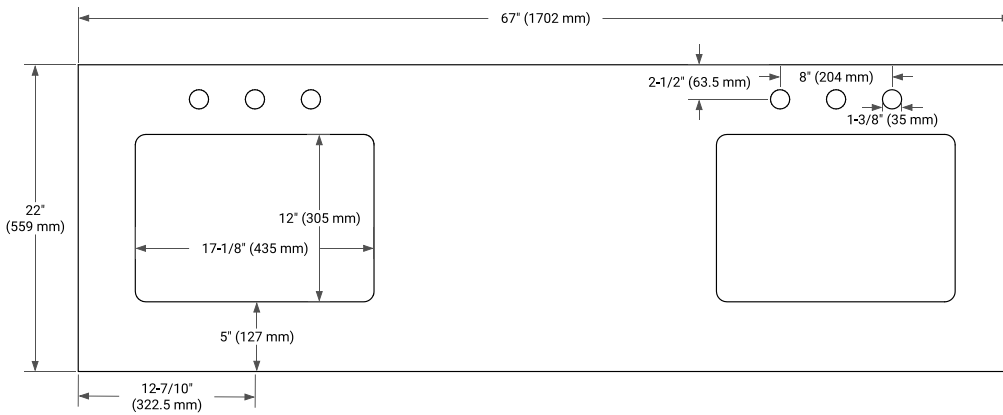

66" DOUBLE SINK BASE CABINET

BASE CABINET DIMENSIONS

66" W x 21.5" D x 34.5" H

FEATURES

- Solid wood frame & plywood panels
- Dovetail drawers and joints
- Soft closing doors & drawers

HARDWARE FINISHES*

Brushed Nickel Satin Brass Matte Black Polished Chrome

PLAN VIEW

67" DOUBLE RECTANGLE SINK COUNTERTOP WITH 0.75 IN. THICKNESS

OVERALL DIMENSIONS

67" W x 22" D x 0.75" H

COUNTERTOP OPTIONS

Carrara Marble

FEATURES

- Solid countertop with mitered edges & seams
- Undermount white rectangular sink
- Pre-drilled for 8" widespread faucet

INCLUDED

- Countertop
- Matching Backsplash
- Rectangle Sinks

COUNTERTOP PLAN VIEW

EDGE SIDE VIEW

THREE DIMENSIONAL COUNTERTOP VIEW