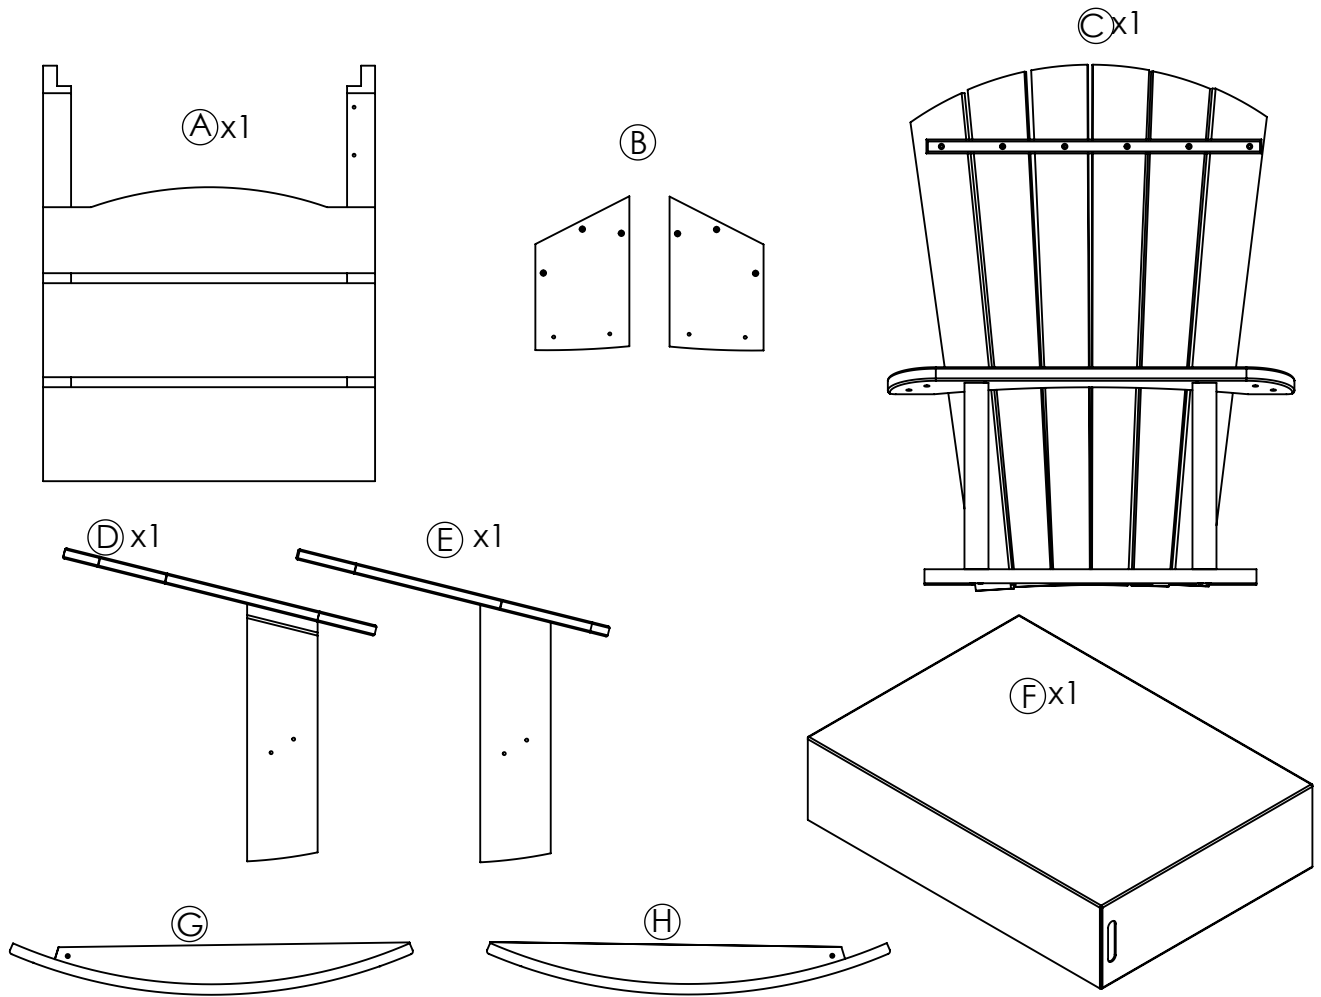

! PLEASE DO NOT OVER TIGHTEN SCREWS

1 1/2" / 38mm  
I x 20

J x 4

2" / 51mm  
L x 2

K x 4

- 1  
Ⓐx1  
Ⓓx1  
Ⓔx1  
Ⓕx1  
Ⓖx4  
Ⓙx4  
Ⓚx4

2  
 Cx1  
 Ix8  
 Fx1

3  
 Bx2  
 Ix12  
 Gx1  
 Hx1  
 Lx2