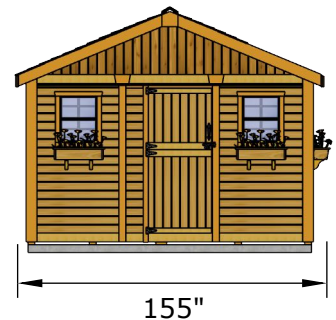

The ideal solution for a Greenhouse, backyard retreat or organized workspace.

Kit Includes:

- 12 Functional Windows with Screens & Locks
- 31" wide Dutch Door
- 16" Deep L-Shaped Full-Wall Work Bench
- 8 Polycarbonate Translucent Roof Panels
- Western Red Cedar Construction
- 7 Flower Boxes
- Lap Sided Cedar Wall Panels
- 1207 Cu. Ft. Storage Capacity
- Panelized For Quick Assembly
- Hardware Included (screws and nails).

Item# SSGS1216-BASE-LAP

**Revised:
May 21, 2025**

SPECIFICATIONS

- A: Floor Footprint = 141 1/2" wide x 182" deep
- B: Overall Width Incl. Roof Overhang = 155"
- C: Overall Depth Incl. Roof Overhang = 190 1/2"
- D: Overall Height Incl. Floor & Roof = 118 3/4"
- E: Height of Side Wall = 84"
- F: Interior Width Frame to Frame = 136 1/2"
- G: Interior Depth Frame to Frame = 177"
- H: Interior Height from floor = 107"
- I: Large Window Size (4) = 18 1/4" wide x 22 1/2" high
- J: Small Window Size (8) = 14" wide x 21" high
- K: Door Dimensions = 31 1/2" wide x 72" high

Shipping Pkg#1 Size: 52" w x 88" d x 44" h
Shipping Pkg#2 Size: 88" w x 52" d x 48" h
Shipping Weight Pkg#1: = 1207 lbs
Shipping Weight Pkg#2: = 1090 lbs