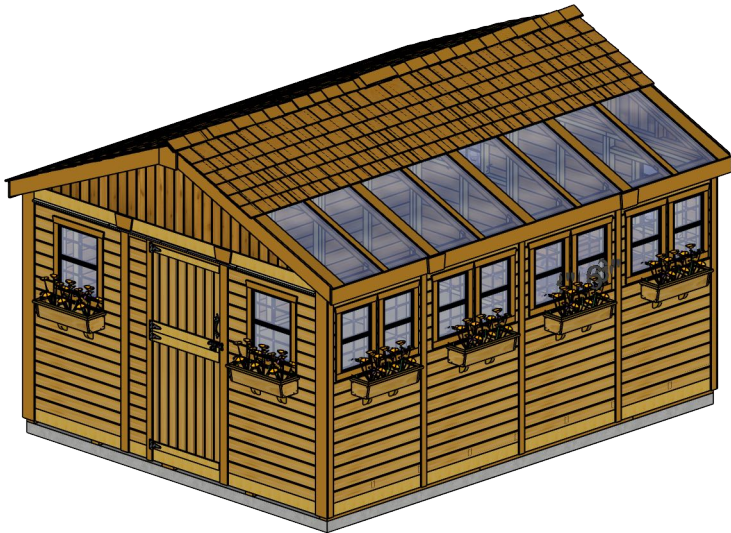

The ideal solution for a Greenhouse, backyard retreat or organized workspace.

Kit Includes:

- 12 Functional Windows with Screens & Locks
- 31" wide Dutch Door
- 16" Deep L-Shaped Full-Wall Work Bench
- 8 Polycarbonate Translucent Roof Panels
- Western Red Cedar Construction
- 7 Flower Boxes
- Lap Sided Cedar Wall Panels
- 1207 Cu. Ft. Storage Capacity
- Panelized For Quick Assembly
- Hardware Included (screws and nails).

Item# SSGS1216-BASE-LAP

**Revised:
May 21, 2025**

SPECIFICATIONS

- A: Floor Footprint = 141 1/2" wide x 182" deep
- B: Overall Width Incl. Roof Overhang = 155"
- C: Overall Depth Incl. Roof Overhang = 190 1/2"
- D: Overall Height Incl. Floor & Roof = 118 3/4"
- E: Height of Side Wall = 84"
- F: Interior Width Frame to Frame = 136 1/2"
- G: Interior Depth Frame to Frame = 177"
- H: Interior Height from floor = 107"
- I: Large Window Size (4) = 18 1/4" wide x 22 1/2" high
- J: Small Window Size (8) = 14" wide x 21" high
- K: Door Dimensions = 31 1/2" wide x 72" high