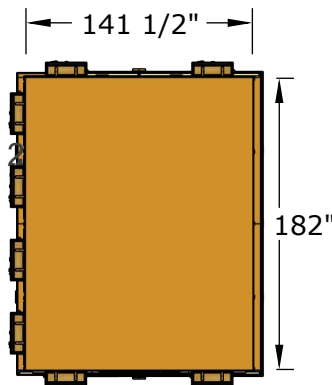

The ideal solution for a Greenhouse, backyard retreat or organized workspace.

Kit Includes:

- 12 Functional Windows with Screens & Locks
- 31" wide Dutch Door
- 16" Deep L-Shaped Full-Wall Work Bench
- 8 Polycarbonate Translucent Roof Panels
- Western Red Cedar Construction
- 7 Flower Boxes
- Lap Sided Cedar Wall Panels
- 1207 Cu. Ft. Storage Capacity
- Panelized For Quick Assembly
- Hardware Included (screws and nails).

Item# SSGS1216-BASE-LAP

**Revised:
May 21, 2025**

SPECIFICATIONS

- A: Floor Footprint = 141 1/2" wide x 182" deep
- B: Overall Width Incl. Roof Overhang = 155"
- C: Overall Depth Incl. Roof Overhang = 190 1/2"
- D: Overall Height Incl. Floor & Roof = 118 3/4"
- E: Height of Side Wall = 84"
- F: Interior Width Frame to Frame = 136 1/2"
- G: Interior Depth Frame to Frame = 177"
- H: Interior Height from floor = 107"
- I: Large Window Size (4) = 18 1/4" wide x 22 1/2" high
- J: Small Window Size (8) = 14" wide x 21" high
- K: Door Dimensions = 31 1/2" wide x 72" high

Shipping Pkg#1 Size: 52" w x 88" d x 44" h
Shipping Pkg#2 Size: 88" w x 52" d x 48" h
Shipping Weight Pkg#1: = 1207 lbs
Shipping Weight Pkg#2: = 1090 lbs