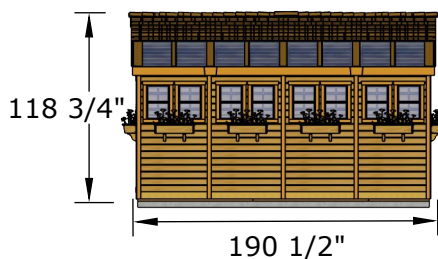

The ideal solution for a Greenhouse, backyard retreat or organized workspace.

Kit Includes:

- 12 Functional Windows with Screens & Locks
- 31" wide Dutch Door
- 16" Deep L-Shaped Full-Wall Work Bench
- 8 Polycarbonate Translucent Roof Panels
- Western Red Cedar Construction
- 7 Flower Boxes
- Lap Sided Cedar Wall Panels
- 1207 Cu. Ft. Storage Capacity
- Panelized For Quick Assembly
- Hardware Included (screws and nails).

Item# SSGS1216-BASE-LAP

**Revised:
May 21, 2025**

SPECIFICATIONS

- A: Floor Footprint = 141 1/2" wide x 182" deep
- B: Overall Width Incl. Roof Overhang = 155"
- C: Overall Depth Incl. Roof Overhang = 190 1/2"
- D: Overall Height Incl. Floor & Roof = 118 3/4"
- E: Height of Side Wall = 84"
- F: Interior Width Frame to Frame = 136 1/2"
- G: Interior Depth Frame to Frame = 177"
- H: Interior Height from floor = 107"
- I: Large Window Size (4) = 18 1/4" wide x 22 1/2" high
- J: Small Window Size (8) = 14" wide x 21" high
- K: Door Dimensions = 31 1/2" wide x 72" high

Shipping Pkg#1 Size: 52" w x 88" d x 44" h
Shipping Pkg#2 Size: 88" w x 52" d x 48" h
Shipping Weight Pkg#1: = 1207 lbs
Shipping Weight Pkg#2: = 1090 lbs