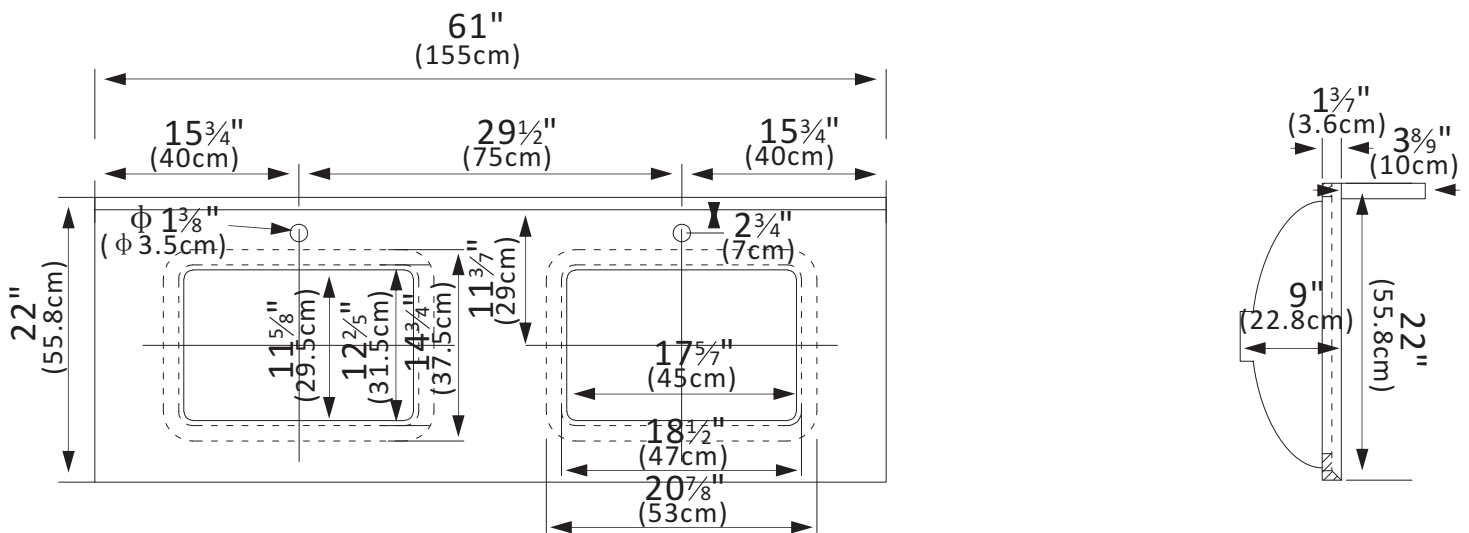

INSTALLATION SPECIFICATION

| | |
|-----------------------------|--|
| Sku: | 706161M-CTP-RG |
| Product Dimensions: | 61"W x 22"D x 9"H |
| Sink-External Dimension: | 20 ⁷ / ₈ "W x 14 ³ / ₄ "D x 8 ¹ / ₄ "H |
| Sink-Internal Dimension: | 17 ⁵ / ₇ "W x 11 ⁵ / ₈ "D x 6 ⁵ / ₇ "H |
| Countertop Thickness: | 1 ³ / ₇ " |
| Drain Hole Diameter: | φ 3 ⁵ / ₉ " |
| Weight: | 127.4 lbs |
| Material: | Engineered Stone |
| Color Finish: | Reticulated Grey (RG) |
| Edge Polishing: | Flat Edge |
| Faucet Hole Spacing (in.) : | Single Hole |
| Sink: | Double Sinks |

Malaga 61"x22"

Bathroom Vanity Top

All measurements are approximate. Measurements may vary +/- 1/2

Backsplash