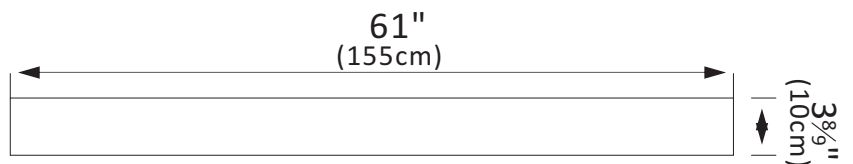

INSTALLATION SPECIFICATION

| | |
|-----------------------------|--|
| Sku: | 706161M-CTP-RG |
| Product Dimensions: | 61"W x 22"D x 9"H |
| Sink-External Dimension: | 20 ⁷ / ₈ "W x 14 ³ / ₄ "D x 8 ¹ / ₄ "H |
| Sink-Internal Dimension: | 17 ⁵ / ₇ "W x 11 ⁵ / ₈ "D x 6 ⁵ / ₇ "H |
| Countertop Thickness: | 1 ³ / ₇ " |
| Drain Hole Diameter: | φ 3 ⁵ / ₉ " |
| Weight: | 127.4 lbs |
| Material: | Engineered Stone |
| Color Finish: | Reticulated Grey (RG) |
| Edge Polishing: | Flat Edge |
| Faucet Hole Spacing (in.) : | Single Hole |
| Sink: | Double Sinks |

Malaga 61"x22"

Bathroom Vanity Top

All measurements are approximate. Measurements may vary +/- 1/2

Backsplash