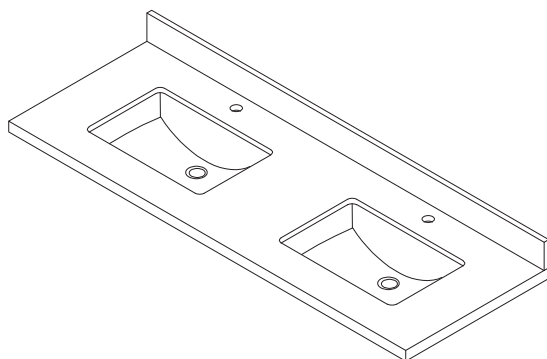

INSTALLATION SPECIFICATION

| | |
|-----------------------------|--|
| Sku: | 706161M-CTP-RG |
| Product Dimensions: | 61"W x 22"D x 9"H |
| Sink-External Dimension: | 20 ⁷ / ₈ "W x 14 ³ / ₄ "D x 8 ¹ / ₄ "H |
| Sink-Internal Dimension: | 17 ⁵ / ₇ "W x 11 ⁵ / ₈ "D x 6 ⁵ / ₇ "H |
| Countertop Thickness: | 1 ³ / ₇ " |
| Drain Hole Diameter: | φ 3 ⁵ / ₉ " |
| Weight: | 127.4 lbs |
| Material: | Engineered Stone |
| Color Finish: | Reticulated Grey (RG) |
| Edge Polishing: | Flat Edge |
| Faucet Hole Spacing (in.) : | Single Hole |
| Sink: | Double Sinks |

Malaga 61"x22"

Bathroom Vanity Top

All measurements are approximate. Measurements may vary +/- 1/2

Backsplash