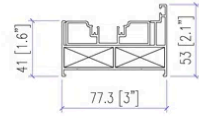

Front View Dimension

Bottom Track Dimension

Our current folding doors come with the high bottom track, which offers the advantages of superior airtightness, sealing, and resistance to water intrusion from outside

We can also customize a low bottom track to accommodate the needs of elderly and disabled individuals, providing easy access

Orientation

Cut Dimension