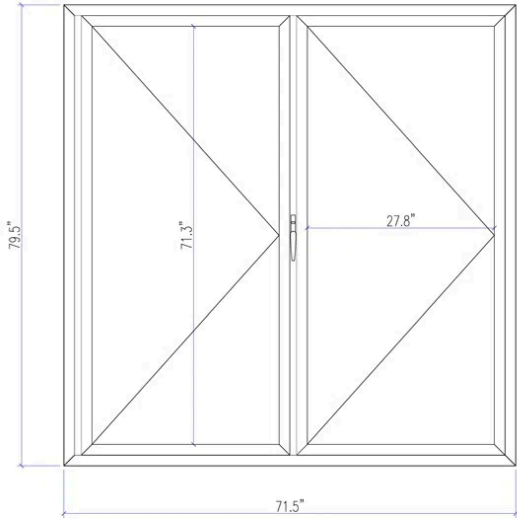

Front View Dimension

Bottom Track Dimension

Our current folding doors come with the high bottom track, which offers the advantages of superior airtightness, sealing, and resistance to water intrusion from outside

We can also customize a low bottom track to accommodate the needs of elderly and disabled individuals, providing easy access

Orientation

Cut Dimension