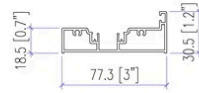

Front View Dimension

Bottom Track Dimension

Our current folding doors come with the high bottom track, which offers the advantages of superior airtightness, sealing, and resistance to water intrusion from outside

We can also customize a low bottom track to accommodate the needs of elderly and disabled individuals, providing easy access

Orientation

Cut Dimension