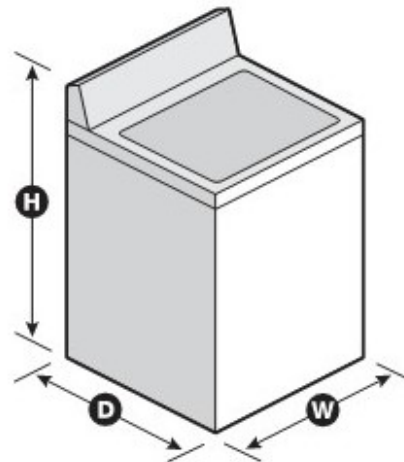

CROSLEY

Top Load Washer CWW3812RW

12 Wash Cycles
3.8 Cu. Ft. D.O.E.

Product Dimensions

Height	44"
Width	27"
Depth	26.5"

Other Features

Add-a-Garment

Don't worry if you left a few of your items behind. Extra time before the spin cycle starts lets you toss in any missed or forgotten items.

Signature Features

Stainless Steel Tub

This wash basket is designed with smooth spiral cut stainless steel to prevent even the most delicate fabric from snagging.

3.8 Cu. Ft. Capacity

No need to go to the laundromat to wash bulky items. Get the extra space you need with this 3.8 cu. ft. capacity washer.

Dimensions

Product Dimensions (H x W x D)	44" x 27" x 26-1/2"
Height with Lid Open 90°	52"

NOTE: For planning purposes only. Always consult local and national electric and plumbing codes. Refer to Product Installation