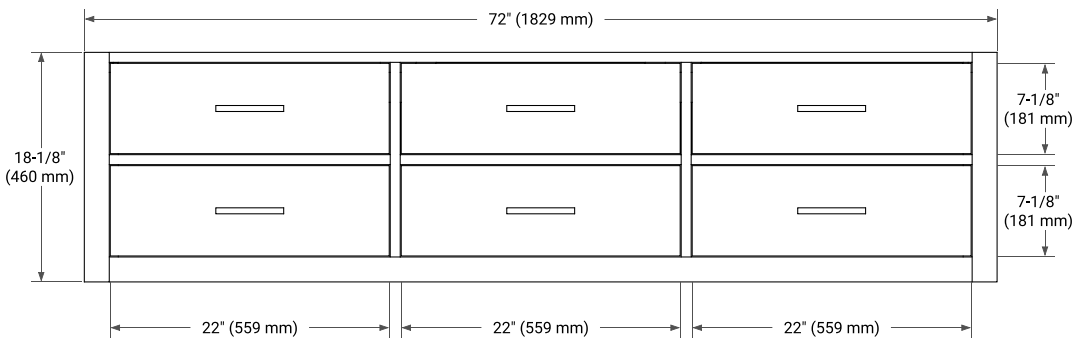

72" DOUBLE SINK BASE CABINET

BASE CABINET DIMENSIONS

72" W x 21.5" D x 18" H

FEATURES

- Solid wood frame & plywood panels
- Dovetail drawers and joints
- Soft closing doors & drawers

HARDWARE FINISHES*

Brushed Nickel   Satin Brass   Matte Black   Polished Chrome

Hardware comes preinstalled with the illustrated option. Other finishes are available on our online store if you prefer a different one.

AVAILABLE COLORS

White   Grey   Midnight Blue

FRONT VIEW

SIDE VIEW

PLAN VIEW