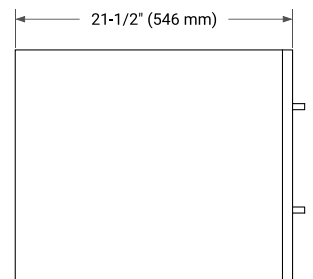

72" DOUBLE SINK BASE CABINET

BASE CABINET DIMENSIONS

72" W x 21.5" D x 18" H

FEATURES

- Solid wood frame & plywood panels
- Dovetail drawers and joints
- Soft closing doors & drawers

HARDWARE FINISHES*

Brushed Nickel   Satin Brass   Matte Black   Polished Chrome

Hardware comes preinstalled with the illustrated option. Other finishes are available on our online store if you prefer a different one.

AVAILABLE COLORS

White   Grey   Midnight Blue

FRONT VIEW

SIDE VIEW

PLAN VIEW