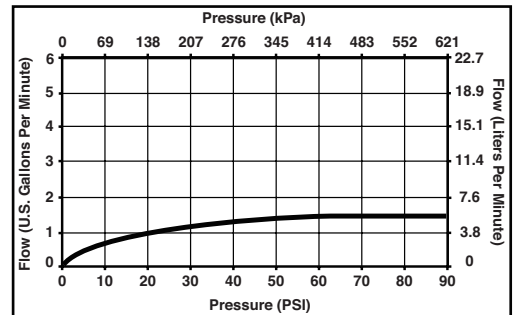

COMPLIES WITH

- ASME A112.18.1 / CSA B125.1
- EPA WaterSense®