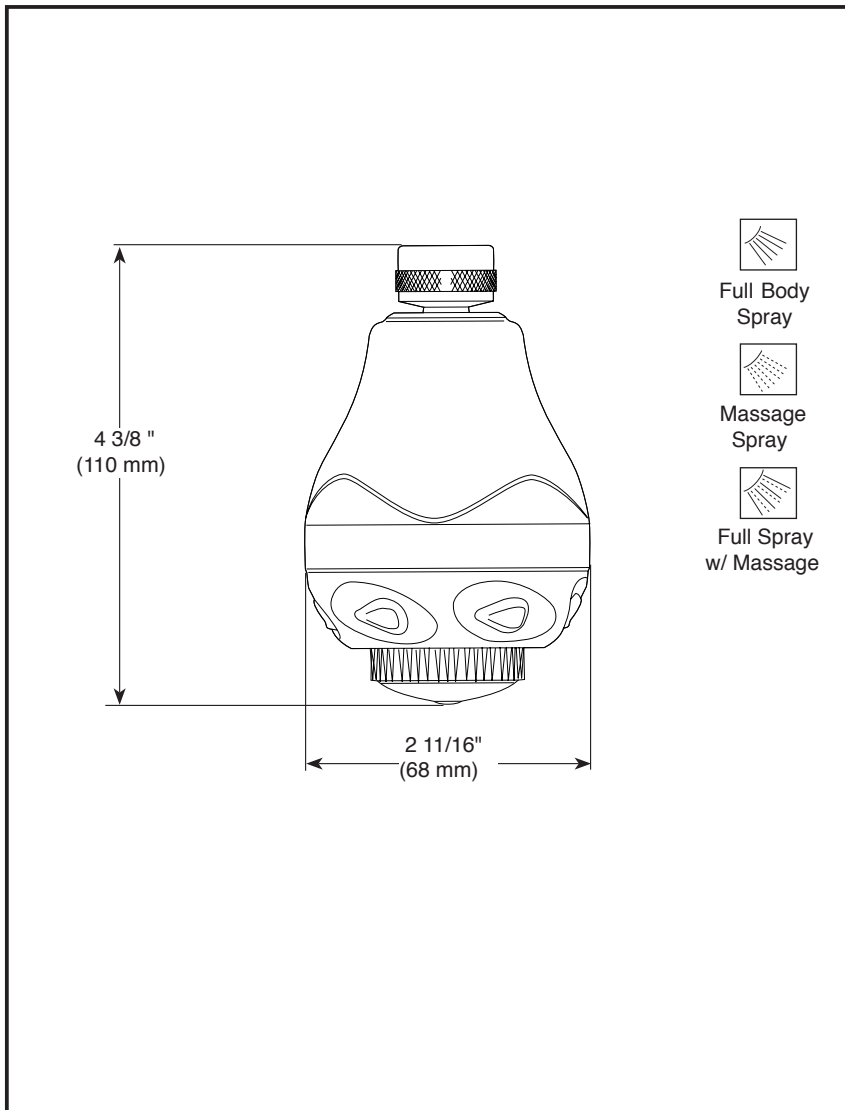

52671-WC15-BG

Submitted Model No.: _____

Specific Features: _____

SHOWERHEAD

- 3-Spray Setting Showerhead
- Water-Efficient Showerhead

STANDARD SPECIFICATIONS:

- Standard 1/2" pipe fitting.
- Easy-turn spray dial.
- Maximum flow rate 1.5 gpm (5.7L/min) @ 80 PSI.