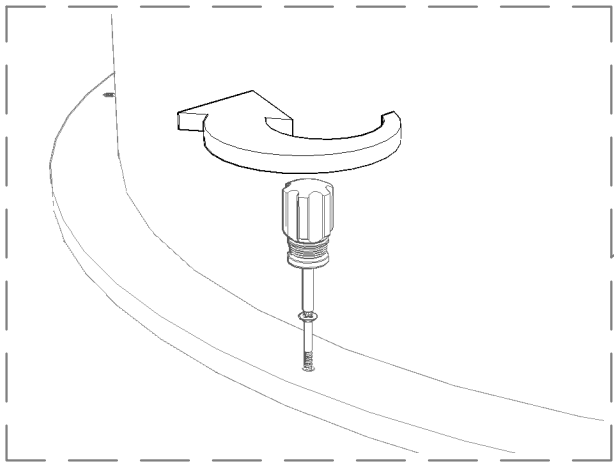

Wood Screws #8x2"		6
-------------------	---	---

1

2

Dining Table Top-Natural Yukas

Dining Table Base-Natural Yukas