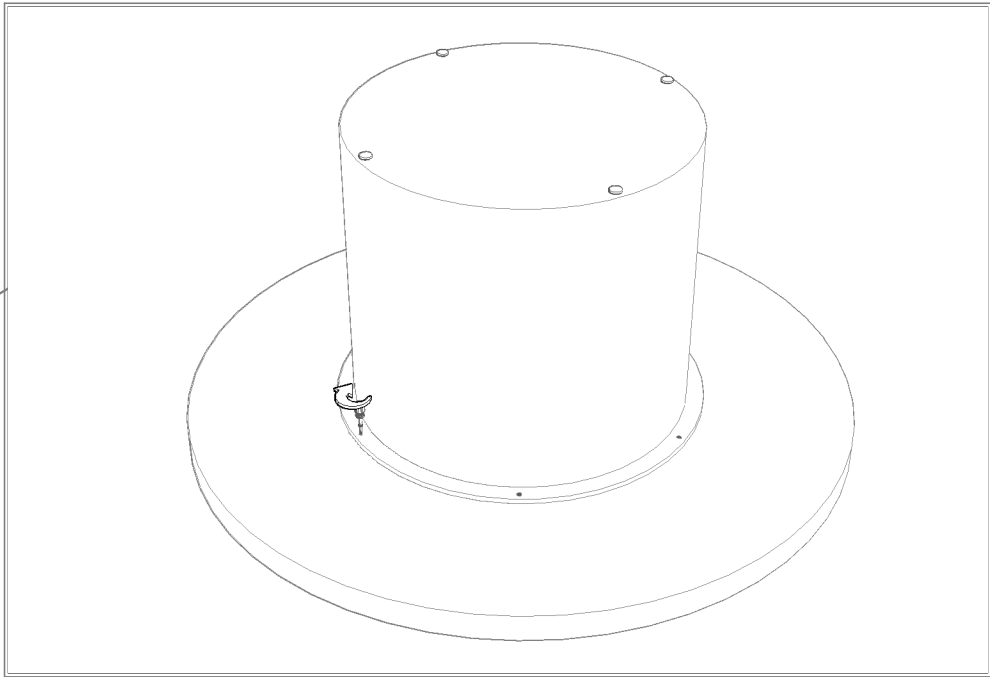

Wood Screws #8x2"		6
-------------------	---	---

1

2

Dining Table Top-Natural Yukas

Dining Table Base-Natural Yukas