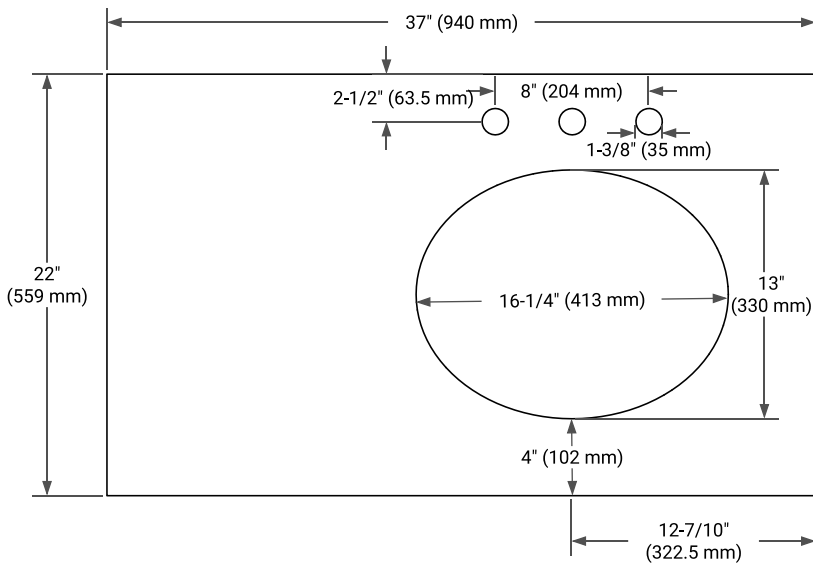

36" RIGHT OFFSET CABINET

BASE CABINET DIMENSIONS

36" W x 21.5" D x 34.5" H

FEATURES

- Solid wood frame & plywood panels
- Dovetail drawers and joints
- Soft closing doors & drawers

HARDWARE FINISHES*

Brushed Nickel Satin Brass Matte Black Polished Chrome

37" RIGHT OVAL SINK COUNTERTOP WITH 1.5 IN. THICKNESS

OVERALL DIMENSIONS

37" W x 22" D x 1.5" H

COUNTERTOP OPTIONS

Carrara Marble

White Quartz

FEATURES

- Solid countertop with mitered edges & seams
- Undermount white oval sink
- Pre-drilled for 8" widespread faucet

INCLUDED

- Countertop
- Matching Backsplash
- Oval Sink

COUNTERTOP PLAN VIEW

EDGE SIDE VIEW

THREE DIMENSIONAL COUNTERTOP VIEW