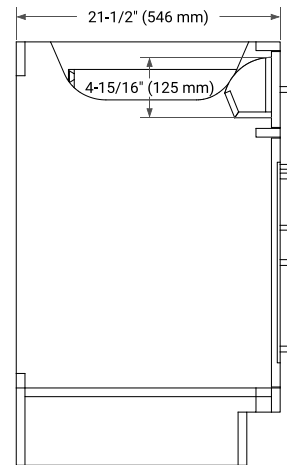

36" RIGHT OFFSET CABINET

BASE CABINET DIMENSIONS

36" W x 21.5" D x 34.5" H

FEATURES

- Solid wood frame & plywood panels
- Dovetail drawers and joints
- Soft closing doors & drawers

HARDWARE FINISHES*

Brushed Nickel   Satin Brass   Matte Black   Polished Chrome

Hardware comes preinstalled with the illustrated option. Other finishes are available on our online store if you prefer a different one.

AVAILABLE COLORS

White   Grey   Midnight Blue   Oak

FRONT VIEW

SIDE VIEW

PLAN VIEW