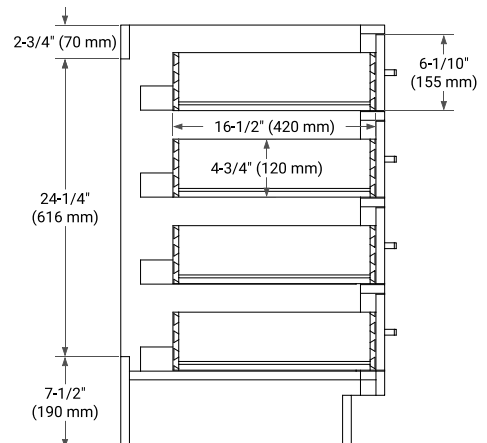

36" RIGHT OFFSET CABINET

BASE CABINET DIMENSIONS

36" W x 21.5" D x 34.5" H

FEATURES

- Solid wood frame & plywood panels
- Dovetail drawers and joints
- Soft closing doors & drawers

HARDWARE FINISHES*

Brushed Nickel Satin Brass Matte Black Polished Chrome

37" RIGHT OVAL SINK COUNTERTOP WITH 1.5 IN. THICKNESS

OVERALL DIMENSIONS

37" W x 22" D x 1.5" H

COUNTERTOP OPTIONS

Carrara Marble

White Quartz

FEATURES

- Solid countertop with mitered edges & seams
- Undermount white oval sink
- Pre-drilled for 8" widespread faucet

INCLUDED

- Countertop
- Matching Backsplash
- Oval Sink

COUNTERTOP PLAN VIEW

EDGE SIDE VIEW

THREE DIMENSIONAL COUNTERTOP VIEW