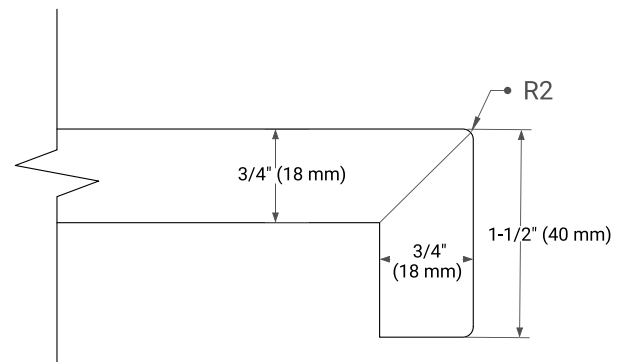

36" RIGHT OFFSET CABINET

BASE CABINET DIMENSIONS

36" W x 21.5" D x 34.5" H

FEATURES

- Solid wood frame & plywood panels
- Dovetail drawers and joints
- Soft closing doors & drawers

HARDWARE FINISHES*

Brushed Nickel Satin Brass Matte Black Polished Chrome

37" RIGHT OVAL SINK COUNTERTOP WITH 1.5 IN. THICKNESS

OVERALL DIMENSIONS

37" W x 22" D x 1.5" H

COUNTERTOP OPTIONS

Carrara Marble

White Quartz

FEATURES

- Solid countertop with mitered edges & seams
- Undermount white oval sink
- Pre-drilled for 8" widespread faucet

INCLUDED

- Countertop
- Matching Backsplash
- Oval Sink

COUNTERTOP PLAN VIEW

EDGE SIDE VIEW

THREE DIMENSIONAL COUNTERTOP VIEW