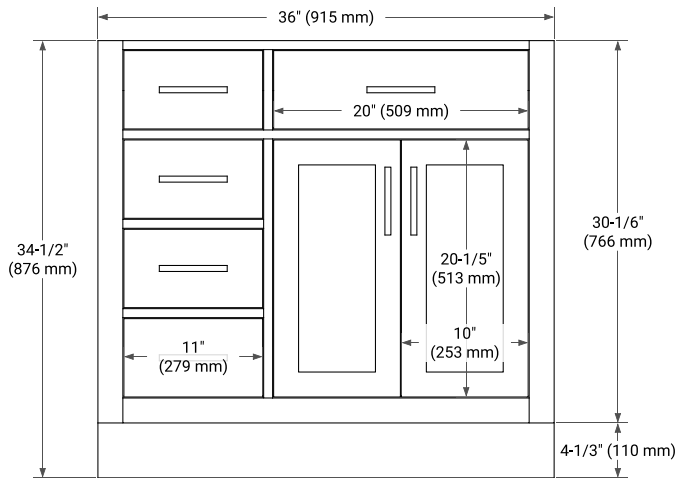

36" RIGHT OFFSET CABINET

BASE CABINET DIMENSIONS

36" W x 21.5" D x 34.5" H

FEATURES

- Solid wood frame & plywood panels
- Dovetail drawers and joints
- Soft closing doors & drawers

HARDWARE FINISHES*

Brushed Nickel   Satin Brass   Matte Black   Polished Chrome

Hardware comes preinstalled with the illustrated option. Other finishes are available on our online store if you prefer a different one.

AVAILABLE COLORS

White   Grey   Midnight Blue   Oak

FRONT VIEW

SIDE VIEW

PLAN VIEW