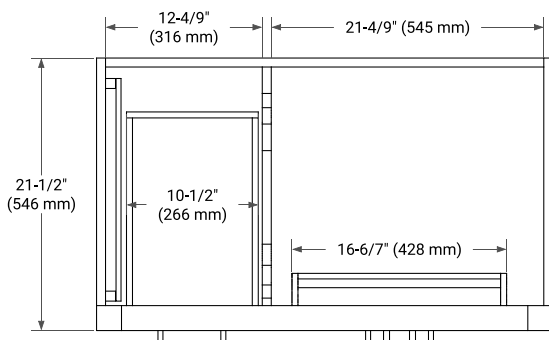

36" RIGHT OFFSET CABINET

BASE CABINET DIMENSIONS

36" W x 21.5" D x 34.5" H

FEATURES

- Solid wood frame & plywood panels
- Dovetail drawers and joints
- Soft closing doors & drawers

HARDWARE FINISHES*

Brushed Nickel Satin Brass Matte Black Polished Chrome

37" RIGHT OVAL SINK COUNTERTOP WITH 1.5 IN. THICKNESS

OVERALL DIMENSIONS

37" W x 22" D x 1.5" H

COUNTERTOP OPTIONS

Carrara Marble

White Quartz

FEATURES

- Solid countertop with mitered edges & seams
- Undermount white oval sink
- Pre-drilled for 8" widespread faucet

INCLUDED

- Countertop
- Matching Backsplash
- Oval Sink

COUNTERTOP PLAN VIEW

EDGE SIDE VIEW

THREE DIMENSIONAL COUNTERTOP VIEW