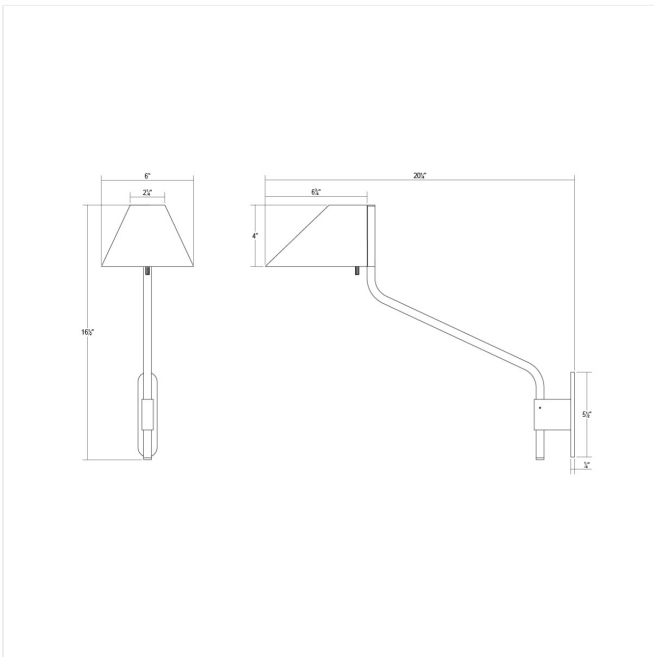

Project:

Pitch Long Wall Lamp Spec Sheet

SKU: 3252.14

The angled thrust of Pitch Wall Lamp allows its asymmetrical cone metal shade to rotate on two vertical axes, from the wall and from the top of the angled arm extension, this wall lamp casts a broad spread of LED illumination. Mount adjacent to a desk or behind a bed.

This Studio Exclusive is part of the Pitch family, which also includes the [Pitch Floor Lamp](#) and [Pitch Table Lamp](#).

Learn more: <https://sonnemanlight.com/pitch-wall-lamp>

Type #:

Dimensions

Height:	16.5"
Width:	6"
Minimum Extension:	6"
Maximum Extension:	20.25"
Size:	Long
Canopy/Backplate/Base Width:	1.25"
Canopy/Backplate/Base Depth:	0.25"
Canopy/Backplate/Base Height:	5.5"

Electrical Specs

Bulb(s) Included?:	Yes
Bulb 1 Type:	Integral LED
Bulb Quantity:	1
Input Voltage:	120-240VAC
Initial Lumens:	800
Color Temperature:	3000K
CRI:	90
Power Supply Type:	Driver
Power Supply Quantity:	1
Power Supply Location:	Plug
Dimming Type:	Non-dimmable
Bulb Max Wattage:	7.5