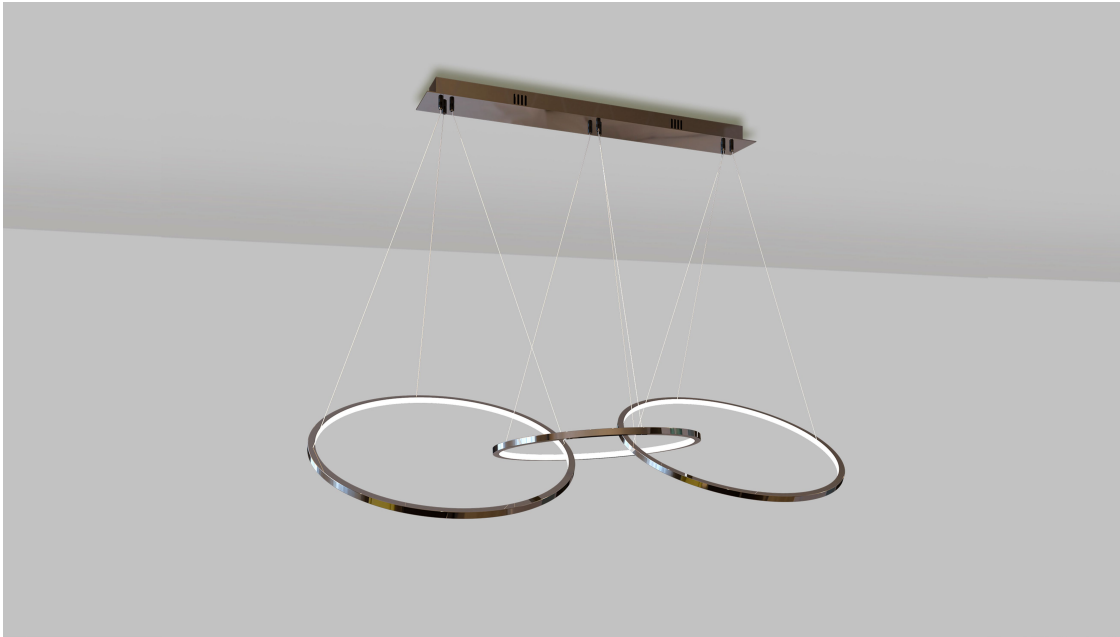

birot™

## Hoop L3 Dark Reflex

Birot Collection  
item COL-107-3-HR

### Description

Application: Suspended  
Installation: Surface mounted  
Material: Stainless steel  
Adjustable maximum drop height: 157.5 in  
Light Source LED  
Power consumption: 44W  
Color temperature: 3000K  
Lumen Flux: 4620lm  
Dimmable: Yes  
IP 20