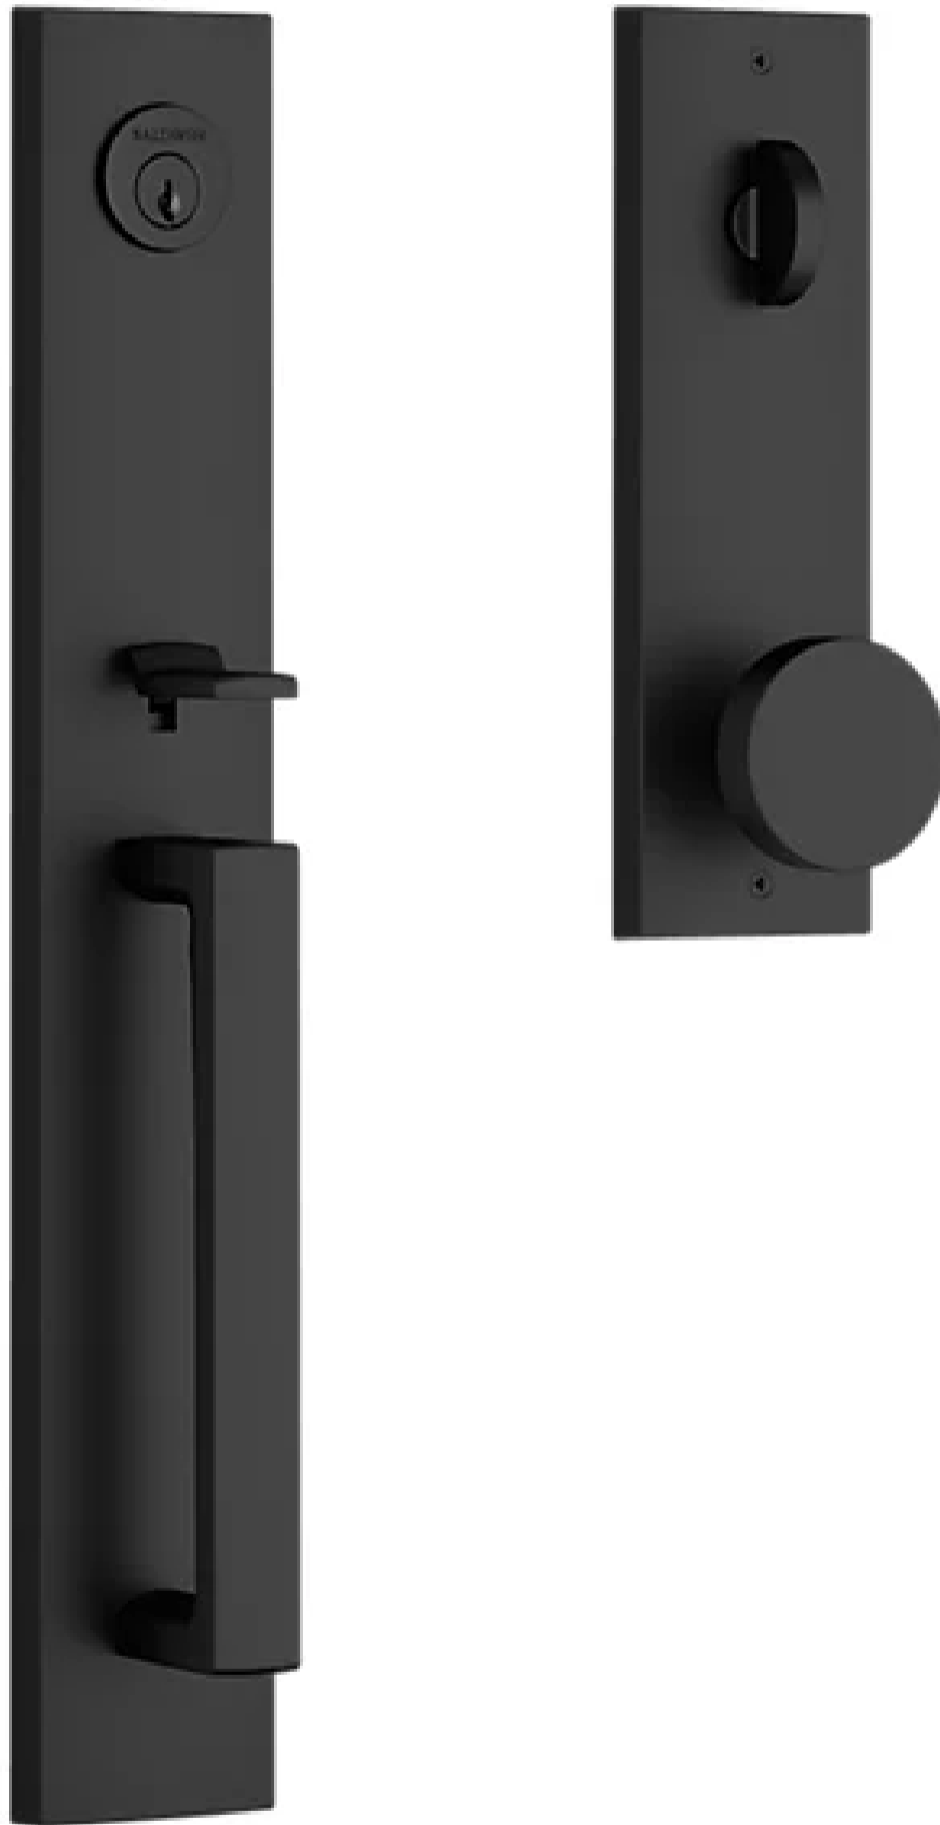

SANTA CRUZ HANDLESET X CONTEMPORARY KNOB CONTEMPORARY SQUARE ESCUTCHEON

SPE

LOCK

STYLE

LOCK

PROJECTION	2-13/32
MAXIMUM DOOR THICKNESS	2
MINIMUM DOOR THICKNESS	1-3/4
PARTIAL MODEL	EE.SANxCON.CQE.190
ENTRY NUMBER OF CYLINDERS	1.0
INTERIOR LOCKING TYPE	Turn Piece

SANTA CRUZ HANDLESET X CONTEMPORARY KNOB CONTEMPORARY SQUARE ESCUTCHEON

RESERVE PORTFOLIO

Model Number:
EE.SANXCON.CQE.190

Key Features

- ✓ A versatile finish featuring a deep solid Matte Black over sanded brass brings a sense of history to country looks and a sense of drama to more contemporary designs.

FINISHES OPTIONS

Satin Nickel - 150, US15

Lifetime (PVD) Polished Nickel - 055

Polished Chrome - 260

Lifetime (PVD) Satin Brass - 044

Satin Black - 190

Venetian Bronze - 112, 11P

all measurements in inches

SPECIFICATIONS

LOCK TYPE	Tubular
STYLE	Contemporary
LOCK FUNCTION	Entry
PROJECTION	2-13/32
MAXIMUM DOOR THICKNESS	2
MINIMUM DOOR THICKNESS	1-3/4
PARTIAL MODEL	EE.SANxCON.CQE.190
ENTRY NUMBER OF CYLINDERS	1.0
INTERIOR LOCKING TYPE	Turn Piece