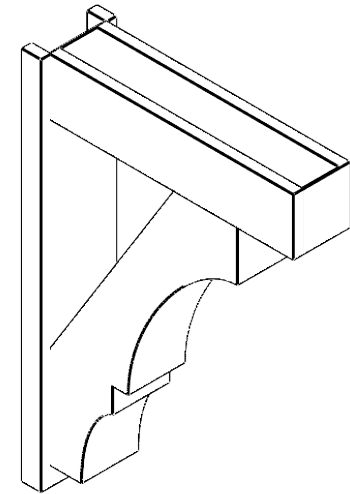

**ITEM NUMBER: OUTUROC060X080X28000X40000X060X020X060BOA44RCPR**

6"W TOP X 8"W BACK X 28"D X 40"H X 6"T TOP X 2"T BACK TIMBERTHANE ROUGH CEDAR BALBOA FAUX WOOD OPEN OUTLOOKER, BLOCK TOP AND BACK, 6"W CLOSED BRACE, PRIMED TAN

**SIDE PROFILE**

**FRONT PROFILE**

**ISOMETRIC**

EKENA MILLWORK  
2300 WEST MAIN ST.  
CLARKSVILLE, TX 75426  
TOLL FREE: 866-607-0453  
WWW.EKENAMILLWORK.COM

**NOTES**

1. INSTALLATION TO BE COMPLETED IN ACCORDANCE WITH MANUFACTURER'S SPECIFICATIONS.
2. DRAWING MAY NOT BE TO SCALE
3. THIS DRAWING IS INTENDED FOR DESIGN AND PLANNING PURPOSES ONLY.
4. ALL INFORMATION CONTAINED HEREIN WAS CURRENT AT THE TIME OF DEVELOPMENT BUT MUST BE REVIEWED AND APPROVED BY THE PRODUCT MANUFACTURER TO BE CONSIDERED ACCURATE.
5. TIMBERTHANE ARCHITECTURAL PRODUCTS ARE MADE FROM HIGH DENSITY URETHANE AND COME FACTORY PRIMED