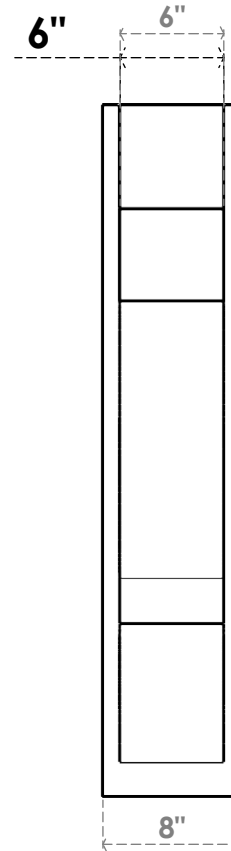

**ITEM NUMBER: OUTUROC060X080X28000X40000X060X020X060BOA44RCPR**

6"W TOP X 8"W BACK X 28"D X 40"H X 6"T TOP X 2"T BACK TIMBERTHANE ROUGH CEDAR BALBOA FAUX WOOD OPEN OUTLOOKER, BLOCK TOP AND BACK, 6"W CLOSED BRACE, PRIMED TAN

**SIDE PROFILE**

**FRONT PROFILE**

**ISOMETRIC**

EKENA MILLWORK  
2300 WEST MAIN ST.  
CLARKSVILLE, TX 75426  
TOLL FREE: 866-607-0453  
WWW.EKENAMILLWORK.COM

**NOTES**

1. INSTALLATION TO BE COMPLETED IN ACCORDANCE WITH MANUFACTURER'S SPECIFICATIONS.
2. DRAWING MAY NOT BE TO SCALE
3. THIS DRAWING IS INTENDED FOR DESIGN AND PLANNING PURPOSES ONLY.
4. ALL INFORMATION CONTAINED HEREIN WAS CURRENT AT THE TIME OF DEVELOPMENT BUT MUST BE REVIEWED AND APPROVED BY THE PRODUCT MANUFACTURER TO BE CONSIDERED ACCURATE.
5. TIMBERTHANE ARCHITECTURAL PRODUCTS ARE MADE FROM HIGH DENSITY URETHANE AND COME FACTORY PRIMED