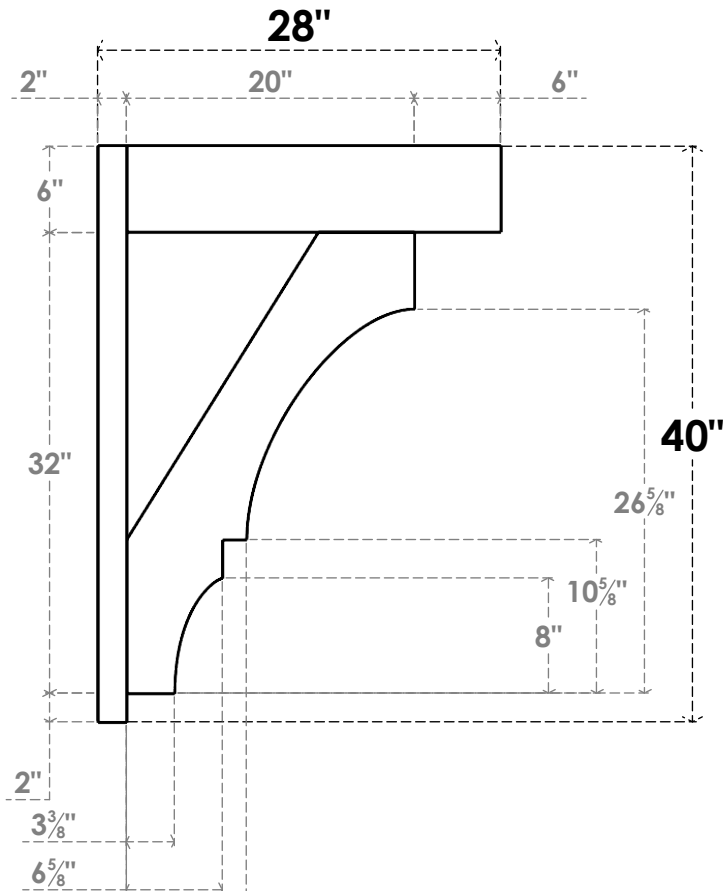

**ITEM NUMBER: OUTUROC060X080X28000X40000X060X020X060BOA44RCPR**

6"W TOP X 8"W BACK X 28"D X 40"H X 6"T TOP X 2"T BACK TIMBERTHANE ROUGH CEDAR BALBOA FAUX WOOD OPEN OUTLOOKER, BLOCK TOP AND BACK, 6"W CLOSED BRACE, PRIMED TAN

**SIDE PROFILE**

**FRONT PROFILE**

**ISOMETRIC**

EKENA MILLWORK  
2300 WEST MAIN ST.  
CLARKSVILLE, TX 75426  
TOLL FREE: 866-607-0453  
WWW.EKENAMILLWORK.COM

**NOTES**

1. INSTALLATION TO BE COMPLETED IN ACCORDANCE WITH MANUFACTURER'S SPECIFICATIONS.
2. DRAWING MAY NOT BE TO SCALE
3. THIS DRAWING IS INTENDED FOR DESIGN AND PLANNING PURPOSES ONLY.
4. ALL INFORMATION CONTAINED HEREIN WAS CURRENT AT THE TIME OF DEVELOPMENT BUT MUST BE REVIEWED AND APPROVED BY THE PRODUCT MANUFACTURER TO BE CONSIDERED ACCURATE.
5. TIMBERTHANE ARCHITECTURAL PRODUCTS ARE MADE FROM HIGH DENSITY URETHANE AND COME FACTORY PRIMED