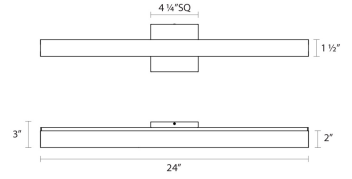

Project:

Spec Sheet

Dimensions

Height:	4.25"
Width:	24"
Extends:	2.25"
Minimum Extension:	2.25"
Maximum Extension:	2.25"
Size:	24"
Canopy/Backplate/Base Depth:	4.25
Canopy/Backplate/Base Height:	4.25

Electrical Specs

Installation

Installation:	Licensed electrician required
Installation Orientation:	Any Orientation

Shipping

Carton 1 L x W x H:	28" X 7" X 7"
Carton 1 Gross Weight:	3 LBS

Shade

Shade 1 Material:	Optical Acrylic
-------------------	-----------------