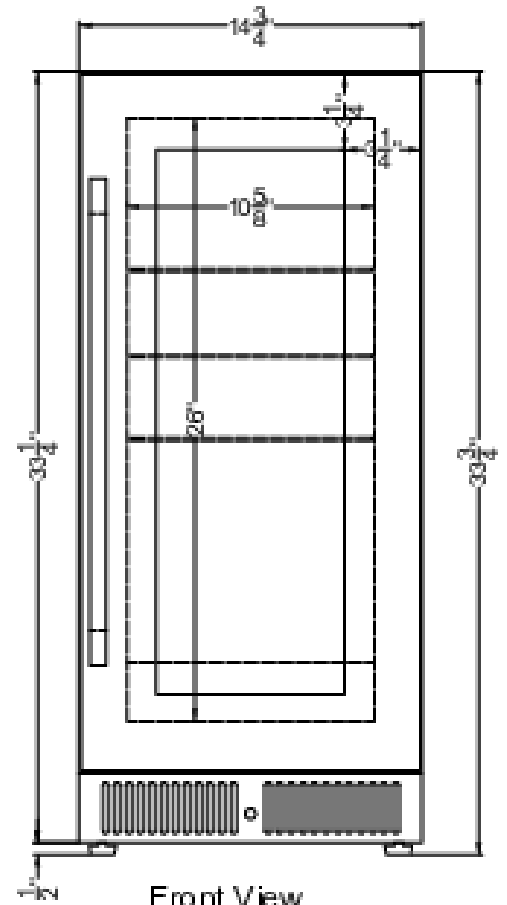

SDHG1533LHD Specifications:

Overview	
Nominal Height	34.0" (86 cm)
Height of Cabinet	33.75" (86 cm)
Nominal Width	15.0" (38 cm)
Width	14.75" (37 cm)
Nominal Depth	18.0" (46 cm)
Depth	18.0" (46 cm)
Depth with Handle	19.75" (50 cm)
Depth with door at 90°	32.63" (83 cm)
Capacity	1.9 cu.ft. (54 L)
Bottles	18 bottles
Defrost Type	Frost-Free
Door	Glass
Cabinet	Black
US Electrical Safety	ETL
Canadian Electrical Safety	ETL-C
Energy Usage/Year	270.0kWh/year
Amps	1.0
Voltage/Frequency	115 V AC/60 Hz
Weight	86.0 lbs. (39 kg)
Parts & Labor Warranty	1 Year
Compressor Warranty	5 Years
UPC	761101107820
Refrigerator Features	
Sabbath Mode	Yes
Door Swing	LHD
Shelf Type	Glass
Shelf Qty	3
Adjustable Shelves	Yes
Thermostat Type	Digital
Fan Type	Interior and Exterior
Refrigerant Type	R600a
Refrigerant Amount	0.85oz.
High Side PSI	270.0
Low Side PSI	105.0
Level Legs Qty	4
Interior Light	Yes
Temperature Range	36°F to 43°F

Sound Level 33.5 dB

Dimensions	
Interior Height	26.0" (66 cm)
Interior Width	10.63" (27 cm)
Interior Depth	12.25" (31 cm)
Compressor Step Height	3.75" (10 cm)
Compressor Step Width	10.63" (27 cm)
Compressor Step Depth	5.0" (13 cm)

Front View