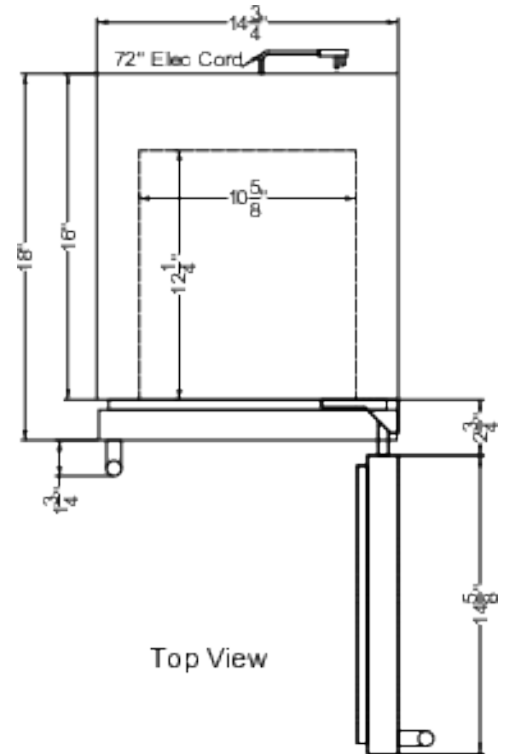

### Product Features:

15" Wide Beverage Center	Undercounter glass door beverage refrigerator for residential use
18" depth	Unique 18" depth is ideal for wet bars, island kitchens, and other undercounter areas with limited footprint space
Built-In capable	Front-breathing design lets you make the best use of space by installing your appliance under the counter
Double pane tempered glass door	Elegant design offers a clear but protected view of your interior
Seamless stainless steel door trim	Glass is framed by with a flush one-piece stainless steel trim for an elevated look
Fully articulating European style hinge	Smoother opening and a better fit with an integrated European hinge
Factory installed lock	Keyed lock for a secure interior (2 keys included)
Professional handle	Stainless steel handle completes the look
Stainless steel interior	Walls and floor are constructed from stainless steel for added strength and easy cleanup

Sound Level 33.5 dB

Dimensions	
Interior Height	26.0" (66 cm)
Interior Width	10.63" (27 cm)
Interior Depth	12.25" (31 cm)
Compressor Step Height	3.75" (10 cm)
Compressor Step Width	10.63" (27 cm)
Compressor Step Depth	5.0" (13 cm)