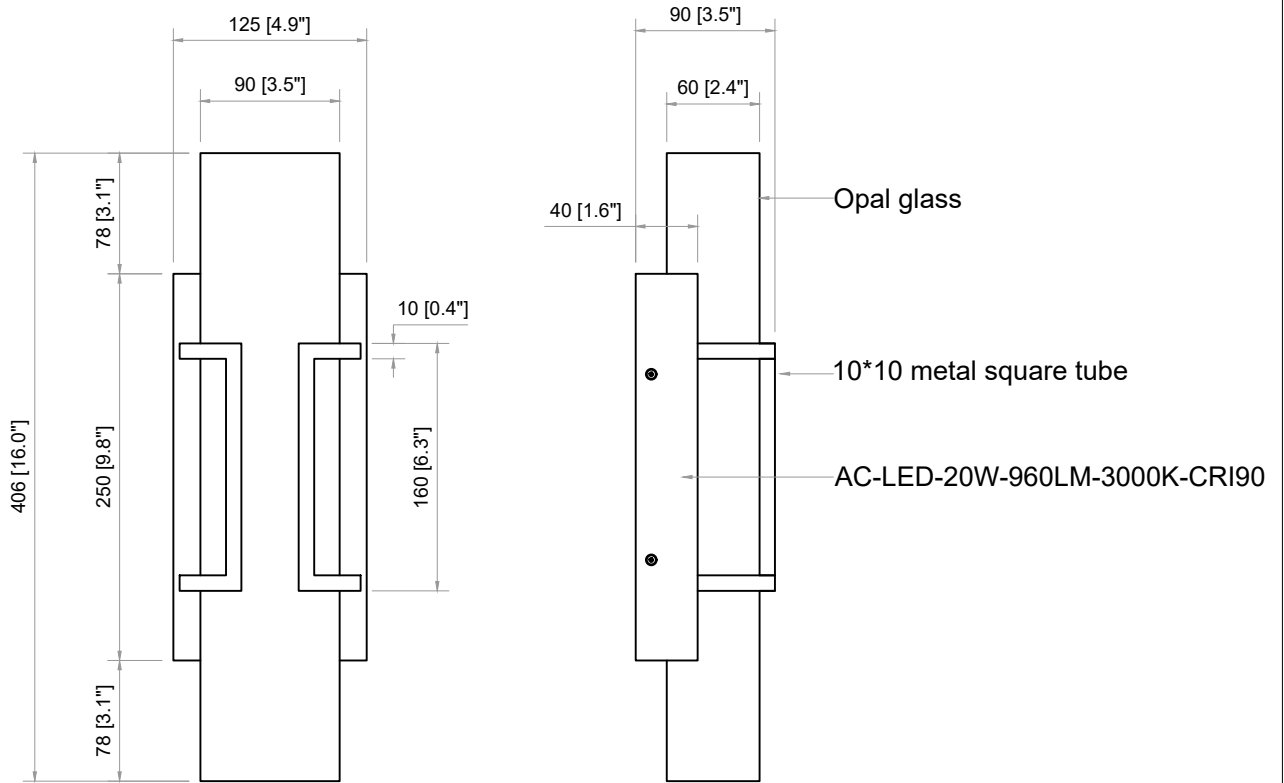

MODEL : WS243192-1

Drawing

Review

Approved

factory