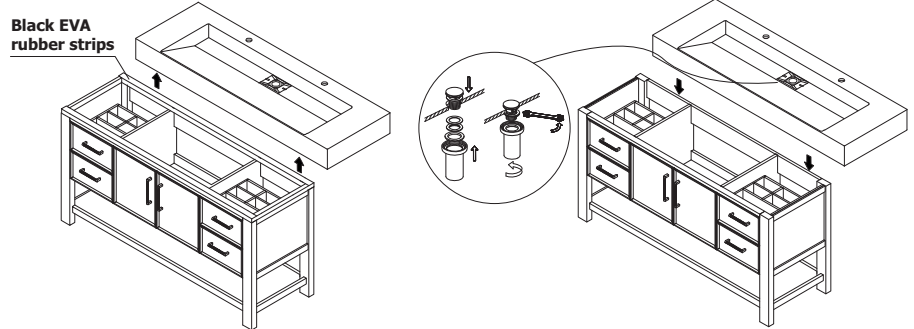

x1

707172

INSTALLING VANITY WITH TWO PEOPLE IS HIGHLY RECOMMENDED
L'INSTALLATION DE LA VANITÉ AVEC DEUX PERSONNES EST FORTEMENT RECOMMANDÉE

Box Contents/Contenu de la boîte

- Ceramic Basin/Countertop
Bassin/comptoir en céramique
- Vanity Base/Cabinet
Base de vanité/Cabinet
- Vanity Mirror/ Mirror
Miroir de courtoisie/Miroir

Main Body Parts/La partie principale du corps

Main Cabinet Installation Instructions/
Instructions d'installation de l'armoire principale

1. Remove all black Eva strips
Déchirez toutes les bandes noires Eva
 2. Paste the countertop/Collez le comptoir
- To protect the countertop from damage during transportation, EVA strips are added for cushioning. Please follow the following steps, otherwise there may be gaps between the countertop and the cabinet.
- *Does not include faucet, drain assembly, or P-trap/Les robinets, les ensembles drains ou les pièges à eau Le P - trap sont pas inclus.