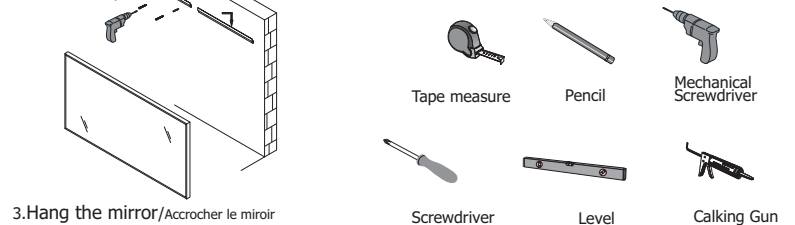

Installation tool/Outil d'installation

Installation, Removal and Adjustment of Hinges on Vanity