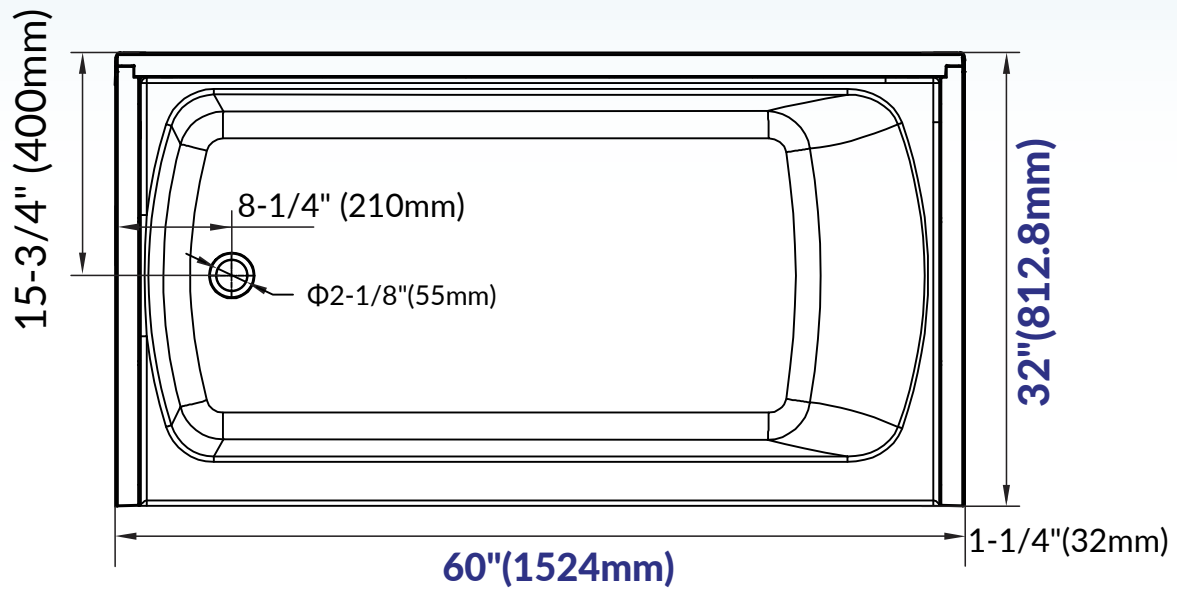

## IMPORTANT INFORMATION

- Measurements are  $\pm 1/2"$  and subject to change without notice
- Specifications & Configurations are subject to change without notice
- Please measure tub on-site before installation

## IMPORTANT INFORMATION

- Measurements are ± 1/2" and subject to change without notice
- Specifications & Configurations are subject to change without notice
- Please measure tub on-site before installation