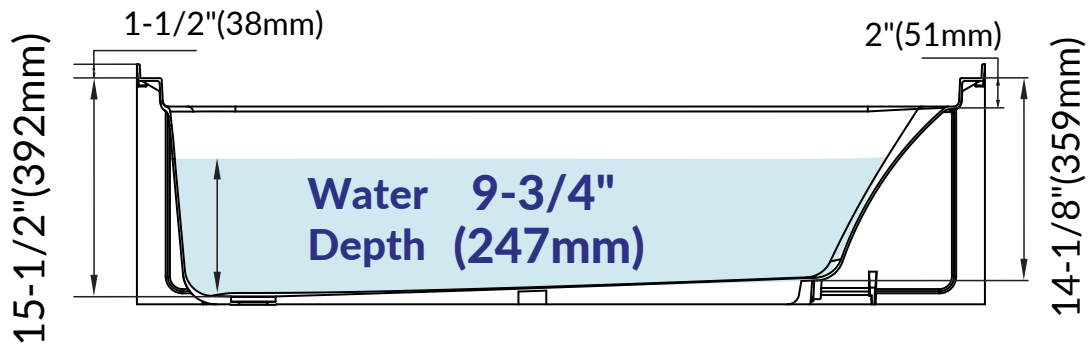

## IMPORTANT INFORMATION

- Measurements are  $\pm 1/2"$  and subject to change without notice
- Specifications & Configurations are subject to change without notice
- Please measure tub on-site before installation

## IMPORTANT INFORMATION

- Measurements are ± 1/2" and subject to change without notice
- Specifications & Configurations are subject to change without notice
- Please measure tub on-site before installation