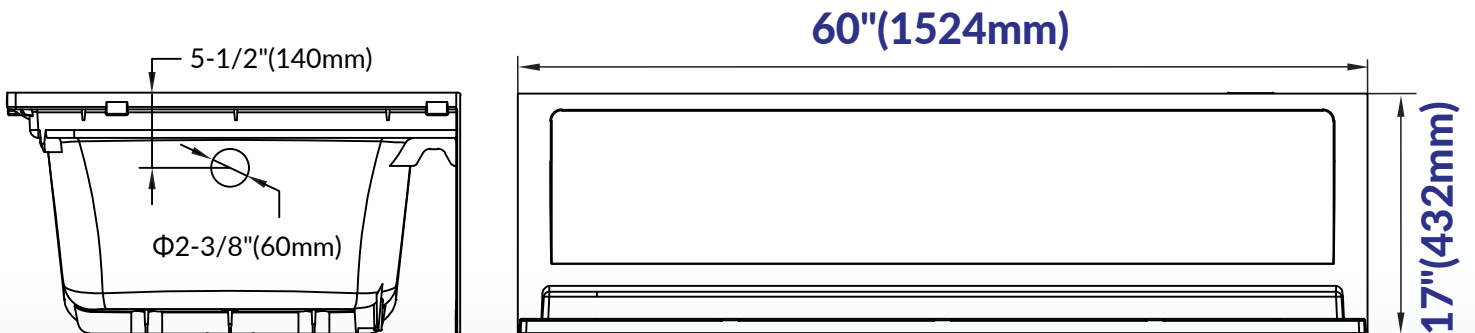

## IMPORTANT INFORMATION

- Measurements are  $\pm 1/2"$  and subject to change without notice
- Specifications & Configurations are subject to change without notice
- Please measure tub on-site before installation

## IMPORTANT INFORMATION

- Measurements are ± 1/2" and subject to change without notice
- Specifications & Configurations are subject to change without notice
- Please measure tub on-site before installation