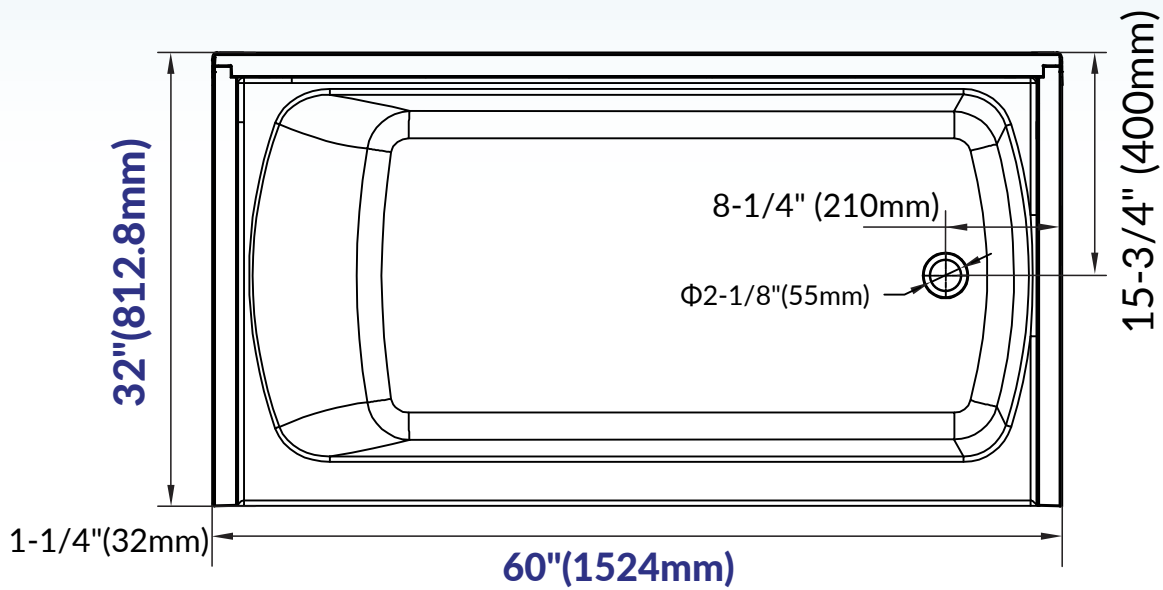

## IMPORTANT INFORMATION

- Measurements are  $\pm 1/2"$  and subject to change without notice
- Specifications & Configurations are subject to change without notice
- Please measure tub on-site before installation

## IMPORTANT INFORMATION

- Measurements are ± 1/2" and subject to change without notice
- Specifications & Configurations are subject to change without notice
- Please measure tub on-site before installation