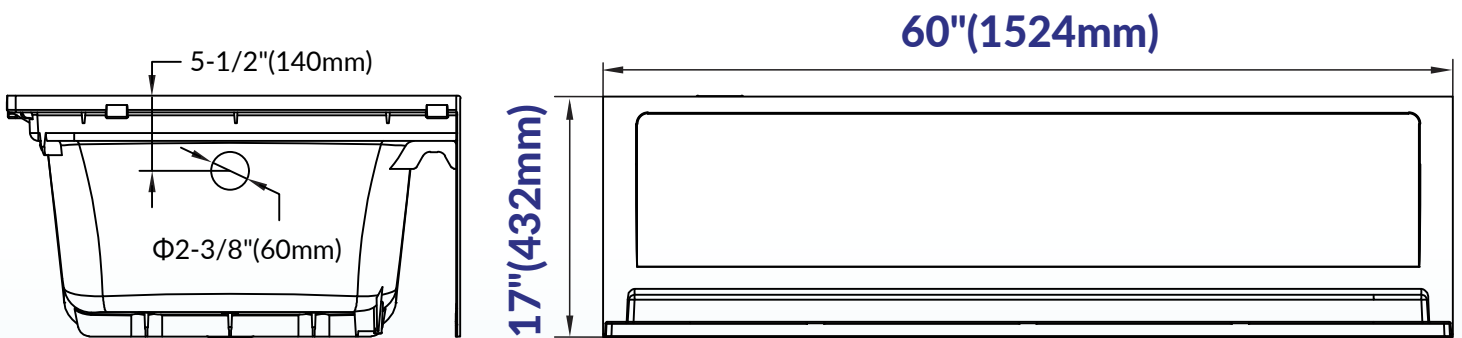

## IMPORTANT INFORMATION

- Measurements are  $\pm 1/2"$  and subject to change without notice
- Specifications & Configurations are subject to change without notice
- Please measure tub on-site before installation

## IMPORTANT INFORMATION

- Measurements are ± 1/2" and subject to change without notice
- Specifications & Configurations are subject to change without notice
- Please measure tub on-site before installation