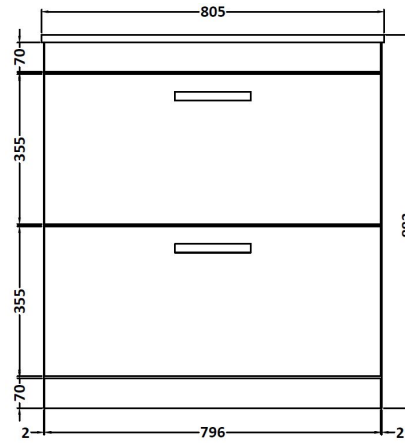

CUSTOMER DATA SHEET

DESCRIPTION: 800 Fs 2-Drawer Vanity With Basin B

CUSTOMER DATA SHEET - FURNITURE

DESCRIPTION: 800 Floor Standing 2-Drawer Basin Unit

PRODUCT DIMENSIONS

Height (mm)	Width (mm)	Depth (mm)	Nett Wgt Kg
865	800	383	38

PACKAGING DIMENSIONS

Height (mm)	Width (mm)	Depth (mm)	Gross Wgt Kg
405	820	885	38

PACKAGING DATA

Box Colour	Brown Cardboard Box		
Box Qty	1	Label Colour	White Label
Label Size	100 x 50	Label Qty	2

OUTER BOX DIMENSIONS (If Applicable)

CUSTOMER DATA SHEET - CERAMICS

DESCRIPTION: Basin 800mm

PRODUCT DIMENSIONS

Height (mm)	Width (mm)	Depth (mm)	Nett Wgt Kg
170	800	390	16.9

PACKAGING DIMENSIONS

Height (mm)	Width (mm)	Depth (mm)	Gross Wgt Kg
400	820	200	16.9

PACKAGING DATA

Box Colour	Brown Cardboard Box - Printed		
Box Qty	1	Label Colour	White Label
Label Size	100 x 50	Label Qty	2

OUTER BOX DIMENSIONS (If Applicable)

Height (mm)	Width (mm)	Depth (mm)	Gross Wgt Kg