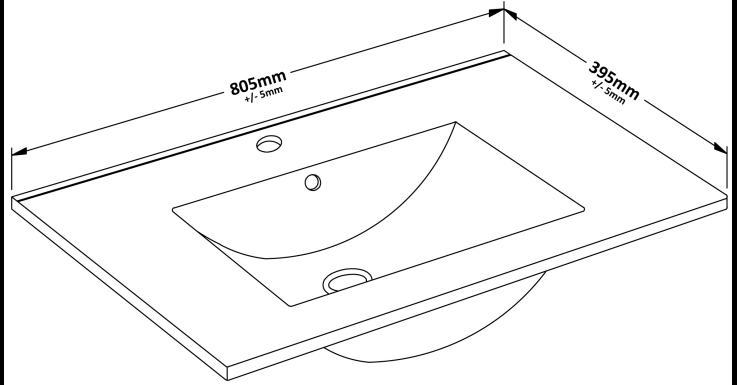

CUSTOMER DATA SHEET

DESCRIPTION: 800 Fs 2-Drawer Vanity With Basin B

CUSTOMER DATA SHEET - FURNITURE

DESCRIPTION: 800 Floor Standing 2-Drawer Basin Unit

PRODUCT DIMENSIONS

Height (mm)	Width (mm)	Depth (mm)	Nett Wgt Kg
865	800	383	38

PACKAGING DIMENSIONS

Height (mm)	Width (mm)	Depth (mm)	Gross Wgt Kg
405	820	885	38

PACKAGING DATA

Box Colour	Brown Cardboard Box		
Box Qty	1	Label Colour	White Label
Label Size	100 x 50	Label Qty	2

OUTER BOX DIMENSIONS (If Applicable)

Height (mm)	Width (mm)	Depth (mm)	Gross Wgt Kg

PRODUCT DETAILS

Country of Origin	United Kingdom			
Fitting Instruction	No			
Constr' Method	Cam & Wood Dowel			
Cabinet Finish	MFC Smooth Matt			
Cab Thickness (mm)	18			
Drawer Included	Yes			
No of Shelves	0			
Hinge Inc'	Not Applicable			
Fixings Inc'	Yes			
Handle Inc'	Yes, Supplied			
Handle Type	Strap			
Certification	FSC	Yes	CE	N/A
Colour	Stone Grey			
Constr' Type	Rigid			
Fascia Finish	MFC Smooth Matt			
Fas Thickness (mm)	18			
Drawer Type	80mm High Metal S/C Inc Galler			
Hinge Type	Not Applicable			
Adjustable Legs	No, Not Required			
Handle Style	Contemporary			
Waste Shroud	Yes			

CUSTOMER DATA SHEET - CERAMICS

DESCRIPTION: Basin 800mm

PRODUCT DIMENSIONS

Height (mm)	Width (mm)	Depth (mm)	Nett Wgt Kg
170	800	390	16.9

PACKAGING DIMENSIONS

Height (mm)	Width (mm)	Depth (mm)	Gross Wgt Kg
400	820	200	16.9