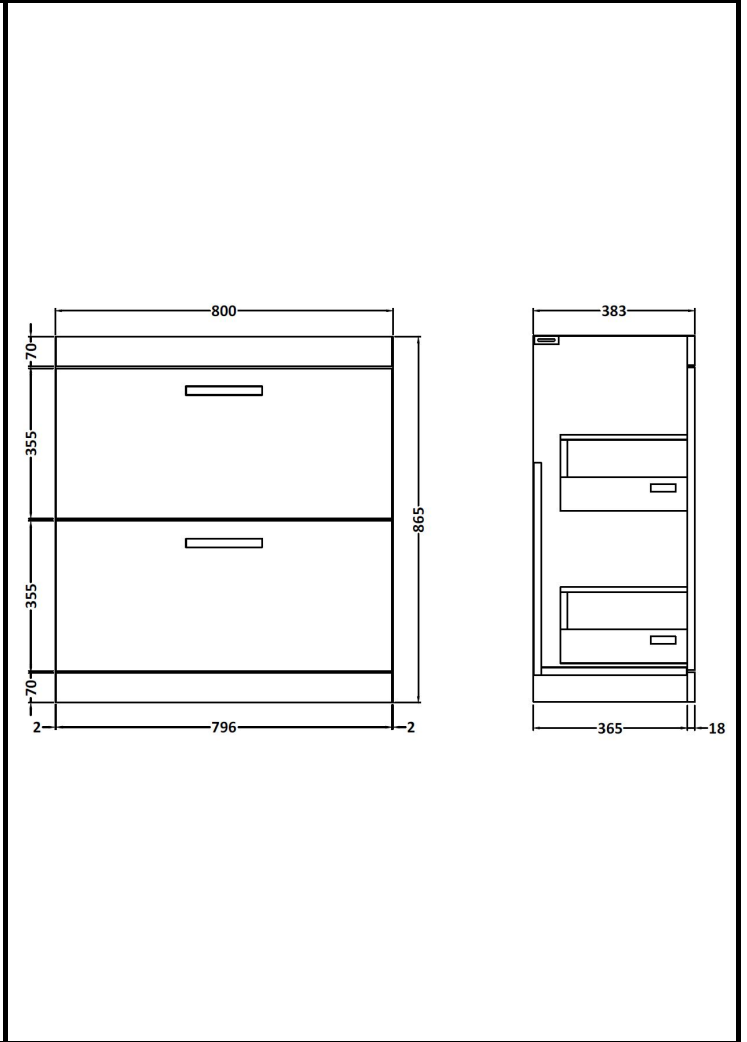

CUSTOMER DATA SHEET

DESCRIPTION: 800 Fs 2-Drawer Vanity With Basin B

CUSTOMER DATA SHEET - FURNITURE

DESCRIPTION: 800 Floor Standing 2-Drawer Basin Unit

PRODUCT DIMENSIONS

Height (mm)	Width (mm)	Depth (mm)	Nett Wgt Kg
865	800	383	38

PACKAGING DIMENSIONS

Height (mm)	Width (mm)	Depth (mm)	Gross Wgt Kg
405	820	885	38

PACKAGING DATA

Box Colour	Brown Cardboard Box		
Box Qty	1	Label Colour	White Label
Label Size	100 x 50	Label Qty	2

OUTER BOX DIMENSIONS (If Applicable)

CUSTOMER DATA SHEET - CERAMICS

DESCRIPTION: Basin 800mm

PRODUCT DIMENSIONS

Height (mm)	Width (mm)	Depth (mm)	Nett Wgt Kg
170	800	390	16.9

PACKAGING DIMENSIONS

Height (mm)	Width (mm)	Depth (mm)	Gross Wgt Kg
400	820	200	16.9

PACKAGING DATA

Box Colour	Brown Cardboard Box - Printed		
Box Qty	1	Label Colour	White Label
Label Size	100 x 50	Label Qty	2

OUTER BOX DIMENSIONS (If Applicable)

Height (mm)	Width (mm)	Depth (mm)	Gross Wgt Kg