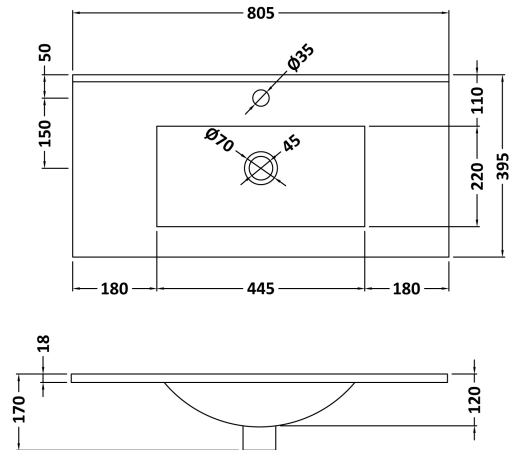

CUSTOMER DATA SHEET

DESCRIPTION: 800 Fs 2-Drawer Vanity With Basin B

CUSTOMER DATA SHEET - FURNITURE

DESCRIPTION: 800 Floor Standing 2-Drawer Basin Unit

PRODUCT DIMENSIONS

Height (mm)	Width (mm)	Depth (mm)	Nett Wgt Kg
865	800	383	38

PACKAGING DIMENSIONS

Height (mm)	Width (mm)	Depth (mm)	Gross Wgt Kg
405	820	885	38

PACKAGING DATA

Box Colour	Brown Cardboard Box		
Box Qty	1	Label Colour	White Label
Label Size	100 x 50	Label Qty	2

OUTER BOX DIMENSIONS (If Applicable)

CUSTOMER DATA SHEET - CERAMICS

DESCRIPTION: Basin 800mm

PRODUCT DIMENSIONS

Height (mm)	Width (mm)	Depth (mm)	Nett Wgt Kg
170	800	390	16.9

PACKAGING DIMENSIONS

Height (mm)	Width (mm)	Depth (mm)	Gross Wgt Kg
400	820	200	16.9

PACKAGING DATA

Box Colour	Brown Cardboard Box - Printed		
Box Qty	1	Label Colour	White Label
Label Size	100 x 50	Label Qty	2

OUTER BOX DIMENSIONS (If Applicable)

Height (mm)	Width (mm)	Depth (mm)	Gross Wgt Kg