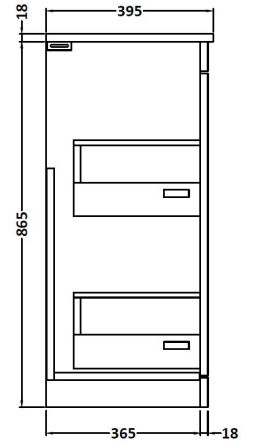

CUSTOMER DATA SHEET

DESCRIPTION: 800 Fs 2-Drawer Vanity With Basin B

CUSTOMER DATA SHEET - FURNITURE

DESCRIPTION: 800 Floor Standing 2-Drawer Basin Unit

PRODUCT DIMENSIONS

Height (mm)	Width (mm)	Depth (mm)	Nett Wgt Kg
865	800	383	38

PACKAGING DIMENSIONS

Height (mm)	Width (mm)	Depth (mm)	Gross Wgt Kg
405	820	885	38

PACKAGING DATA

Box Colour	Brown Cardboard Box		
Box Qty	1	Label Colour	White Label
Label Size	100 x 50	Label Qty	2

OUTER BOX DIMENSIONS (If Applicable)

Height (mm)	Width (mm)	Depth (mm)	Gross Wgt Kg

PRODUCT DETAILS

Country of Origin	United Kingdom			
Fitting Instruction	No			
Constr' Method	Cam & Wood Dowel			
Cabinet Finish	MFC Smooth Matt			
Cab Thickness (mm)	18			
Drawer Included	Yes			
No of Shelves	0			
Hinge Inc'	Not Applicable			
Fixings Inc'	Yes			
Handle Inc'	Yes, Supplied			
Handle Type	Strap			
Certification	FSC	Yes	CE	N/A
Colour	Stone Grey			
Constr' Type	Rigid			
Fascia Finish	MFC Smooth Matt			
Fas Thickness (mm)	18			
Drawer Type	80mm High Metal S/C Inc Galler			
Hinge Type	Not Applicable			
Adjustable Legs	No, Not Required			
Handle Style	Contemporary			
Waste Shroud	Yes			

CUSTOMER DATA SHEET - CERAMICS

DESCRIPTION: Basin 800mm

PRODUCT DIMENSIONS

Height (mm)	Width (mm)	Depth (mm)	Nett Wgt Kg
170	800	390	16.9

PACKAGING DIMENSIONS

Height (mm)	Width (mm)	Depth (mm)	Gross Wgt Kg
400	820	200	16.9