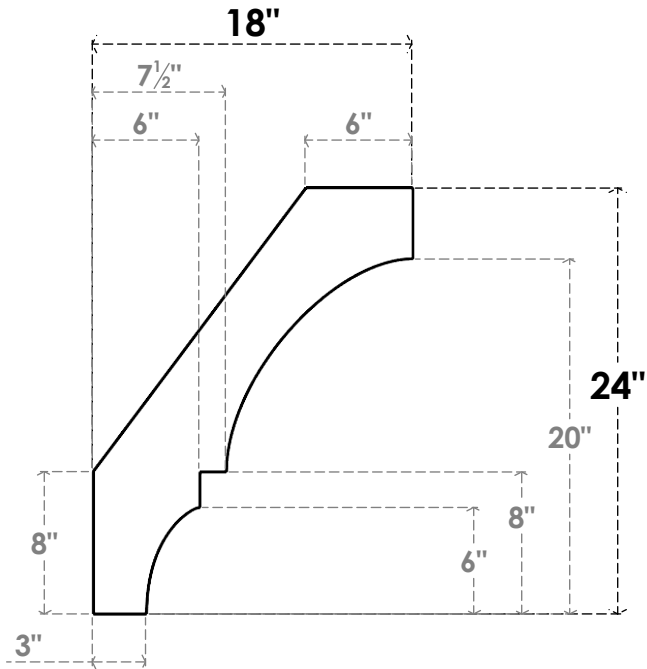

ITEM NUMBER: BRCURO050X18000X24000BOARCPR

5"W X 18"D X 24"H BALBOA ROUGH CEDAR WOODGRAIN OPEN
TIMBERTHANE BRACE, PRIMED TAN

SIDE PROFILE

FRONT PROFILE

ISOMETRIC

EKENA MILLWORK
2300 WEST MAIN ST.
CLARKSVILLE, TX 75426
TOLL FREE: 866-607-0453
WWW.EKENAMILLWORK.COM

NOTES

1. INSTALLATION TO BE COMPLETED IN ACCORDANCE WITH MANUFACTURER'S SPECIFICATIONS.
2. DRAWING MAY NOT BE TO SCALE
3. THIS DRAWING IS INTENDED FOR DESIGN AND PLANNING PURPOSES ONLY.
4. ALL INFORMATION CONTAINED HEREIN WAS CURRENT AT THE TIME OF DEVELOPMENT BUT MUST BE REVIEWED AND APPROVED BY THE PRODUCT MANUFACTURER TO BE CONSIDERED ACCURATE.
5. TIMBERTHANE ARCHITECTURAL PRODUCTS ARE MADE FROM HIGH DENSITY URETHANE AND COME FACTORY PRIMED