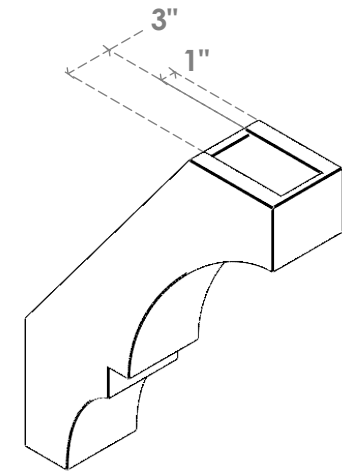

ITEM NUMBER: BRCURO050X18000X24000BOARCPR

5"W X 18"D X 24"H BALBOA ROUGH CEDAR WOODGRAIN OPEN
TIMBERTHANE BRACE, PRIMED TAN

SIDE PROFILE

FRONT PROFILE

ISOMETRIC

EKENA MILLWORK
2300 WEST MAIN ST.
CLARKSVILLE, TX 75426
TOLL FREE: 866-607-0453
WWW.EKENAMILLWORK.COM

NOTES

1. INSTALLATION TO BE COMPLETED IN ACCORDANCE WITH MANUFACTURER'S SPECIFICATIONS.
2. DRAWING MAY NOT BE TO SCALE
3. THIS DRAWING IS INTENDED FOR DESIGN AND PLANNING PURPOSES ONLY.
4. ALL INFORMATION CONTAINED HEREIN WAS CURRENT AT THE TIME OF DEVELOPMENT BUT MUST BE REVIEWED AND APPROVED BY THE PRODUCT MANUFACTURER TO BE CONSIDERED ACCURATE.
5. TIMBERTHANE ARCHITECTURAL PRODUCTS ARE MADE FROM HIGH DENSITY URETHANE AND COME FACTORY PRIMED