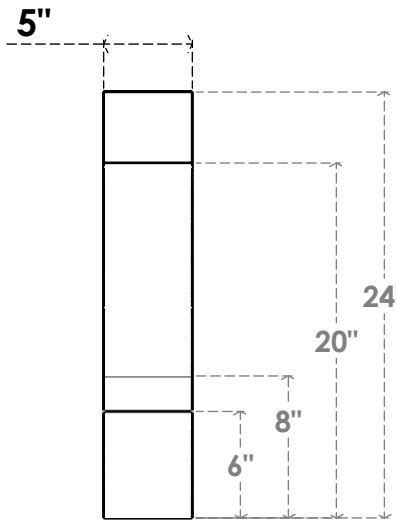

ITEM NUMBER: BRCURO050X18000X24000BOARCPR

5"W X 18"D X 24"H BALBOA ROUGH CEDAR WOODGRAIN OPEN
TIMBERTHANE BRACE, PRIMED TAN

SIDE PROFILE

FRONT PROFILE

ISOMETRIC

EKENA MILLWORK
2300 WEST MAIN ST.
CLARKSVILLE, TX 75426
TOLL FREE: 866-607-0453
WWW.EKENAMILLWORK.COM

NOTES

1. INSTALLATION TO BE COMPLETED IN ACCORDANCE WITH MANUFACTURER'S SPECIFICATIONS.
2. DRAWING MAY NOT BE TO SCALE
3. THIS DRAWING IS INTENDED FOR DESIGN AND PLANNING PURPOSES ONLY.
4. ALL INFORMATION CONTAINED HEREIN WAS CURRENT AT THE TIME OF DEVELOPMENT BUT MUST BE REVIEWED AND APPROVED BY THE PRODUCT MANUFACTURER TO BE CONSIDERED ACCURATE.
5. TIMBERTHANE ARCHITECTURAL PRODUCTS ARE MADE FROM HIGH DENSITY URETHANE AND COME FACTORY PRIMED