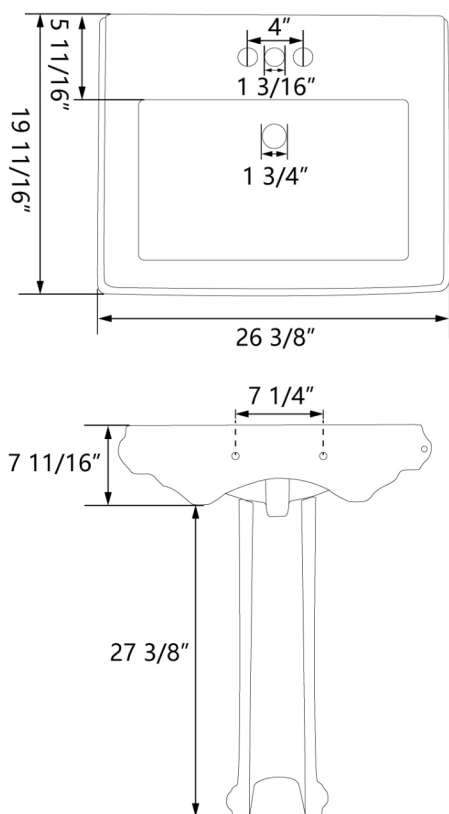

## SPECIFICATIONS

- Material: Ceramic
- Overall Dimensions: 26 3/8" × 19 11/16" × 34 1/16"
- Bowl Dimensions: 19 1/4" × 11 1/4" × 6 1/4"
- Drain Opening Diameter: 1 3/4"
- Faucet Hole Configuration: 4" Centerset
- Number of Faucet Holes: 3
- Bowl-to-Back Distance: 5 11/16"
- Base Footprint: 8 9/16" × 8 9/16"
- Overflow: Included
- Basin Shape: Rectangular
- Weight: 74 lbs