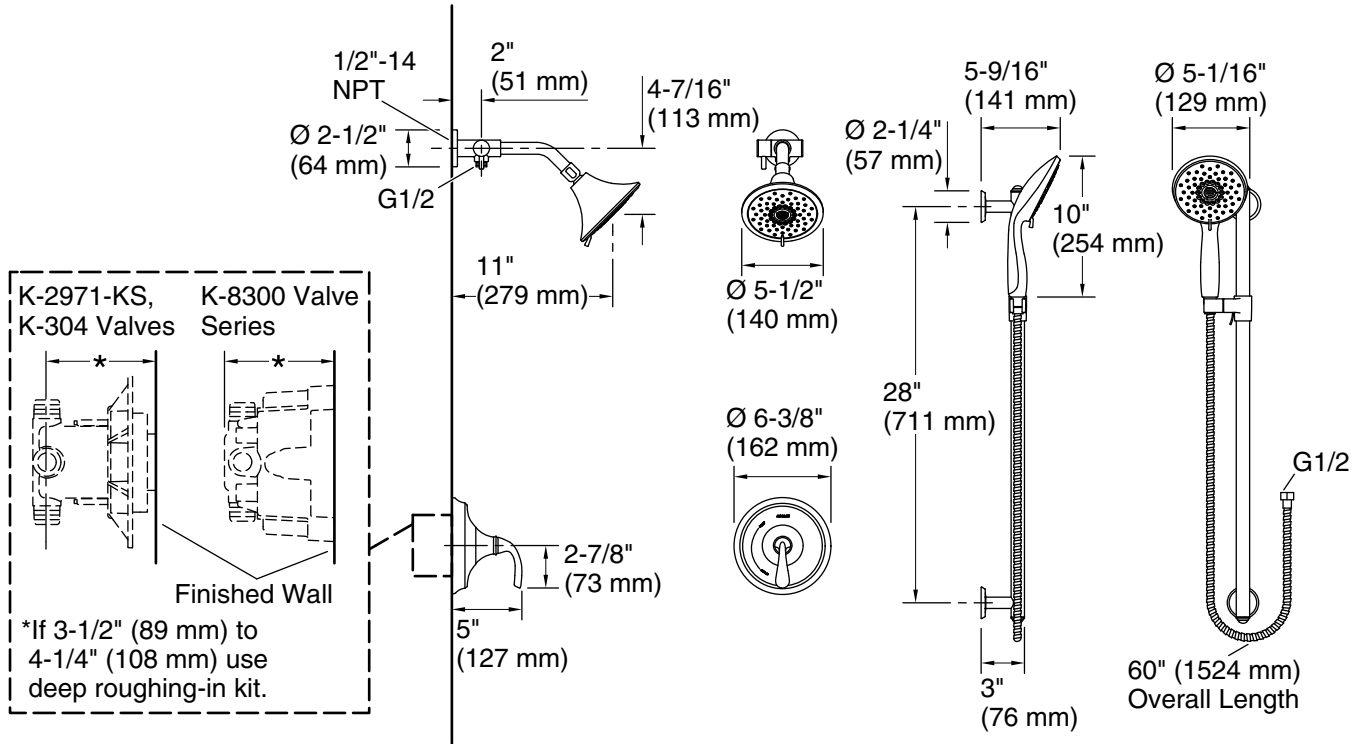

### Features

- Performance showering packages offer increased functionality and simplify the ordering process
- Includes handshower, showerhead, 60" handshower hose, shower arm with diverter, 30" slidebar, and Forté® Rite-Temp® valve trim
- Single lever handle provides on/off activation and temperature setting with a single operation
- Multifunction showerhead with advanced spray engine provides three experiences: full coverage, pulsating massage and silk spray
- Multifunction handshower with advanced spray engine provides three experiences: full coverage, pulsating massage and silk spray
- Thumb tab allows for a smooth transition between sprays
- Shower arm with diverter makes it easy to switch the water flow between showerhead and handshower
- MasterClean™ sprayface features an easy-to-clean surface that withstands mineral buildup and maximizes spray performance
- 1.75 gpm (6.6 lpm) flow rate.
- Coordinates with Forté® faucets, accessories, and showering components to complete your bathroom
- Requires Rite-Temp® pressure-balancing valve (sold separately)
- Features a nonpositive shutoff: water-saving pause mode to temporarily reduce water flow

## Technical Information

All product dimensions are nominal.

Drain included: No

## Showerhead/Body Spray:

Rated maximum flow: 1.75 gal/min (6.6 l/min)

Plumbing codes may require that an atmospheric vacuum breaker be installed in-line to handshowers. Consult with local codes.

Install straight pipe or tube drop of 7" (178 mm) to 18" (457 mm) with single elbow between the valve and the wall-mount spout.