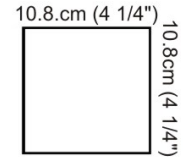

Date: _____ Project: _____

Fixture Type: _____ Specifier/Rep: _____

J-Box cover plate
Included

12.5cm (4 15/16")

6.5cm (2 9/16")