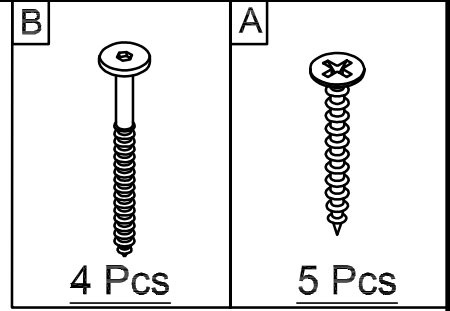

# HARDWARE LIST

A

**M4x30  
Wood screws-38pcs**

B

$\text{\O}1/4 \times 70 \text{ mm}$   
Hexagonal bolts catch Wood - 8Pcs

C

$\text{\O}1/4 \times 80 \text{ mm}$   
Hex-Head bolts - 8Pcs

D

$\text{\O}10 \times 40\text{mm}$   
Dowles - 4Pcs

E

$\text{\O}1/4 \times 13\text{mm}$   
Cross nuts - 8Pcs

F

Allen Key - 1Pc

G

$\text{\O}1/4" \times 35 \text{ mm}$   
Hex-Head bolts-2pcs

Assembly Tools Required (Not Included)

**PLEASE BE CAREFUL DO NOT DAMAGE THE HOLE  
POSITION WHEN YOU USE POWER TOOLS!**

**STEP 1**

**HEADBOARD**

**STEP 2**

**FOOTBOARD**

**STEP 3**

<b>C</b> 	<b>E</b> 	<b>D</b> 
8pcs	8pcs	4pcs

**STEP 4**

**G**

**2 pcs**

**STEP 5**

**A**

**28 pcs**

Please complete screw all slats to siderail before out the mattress on and using