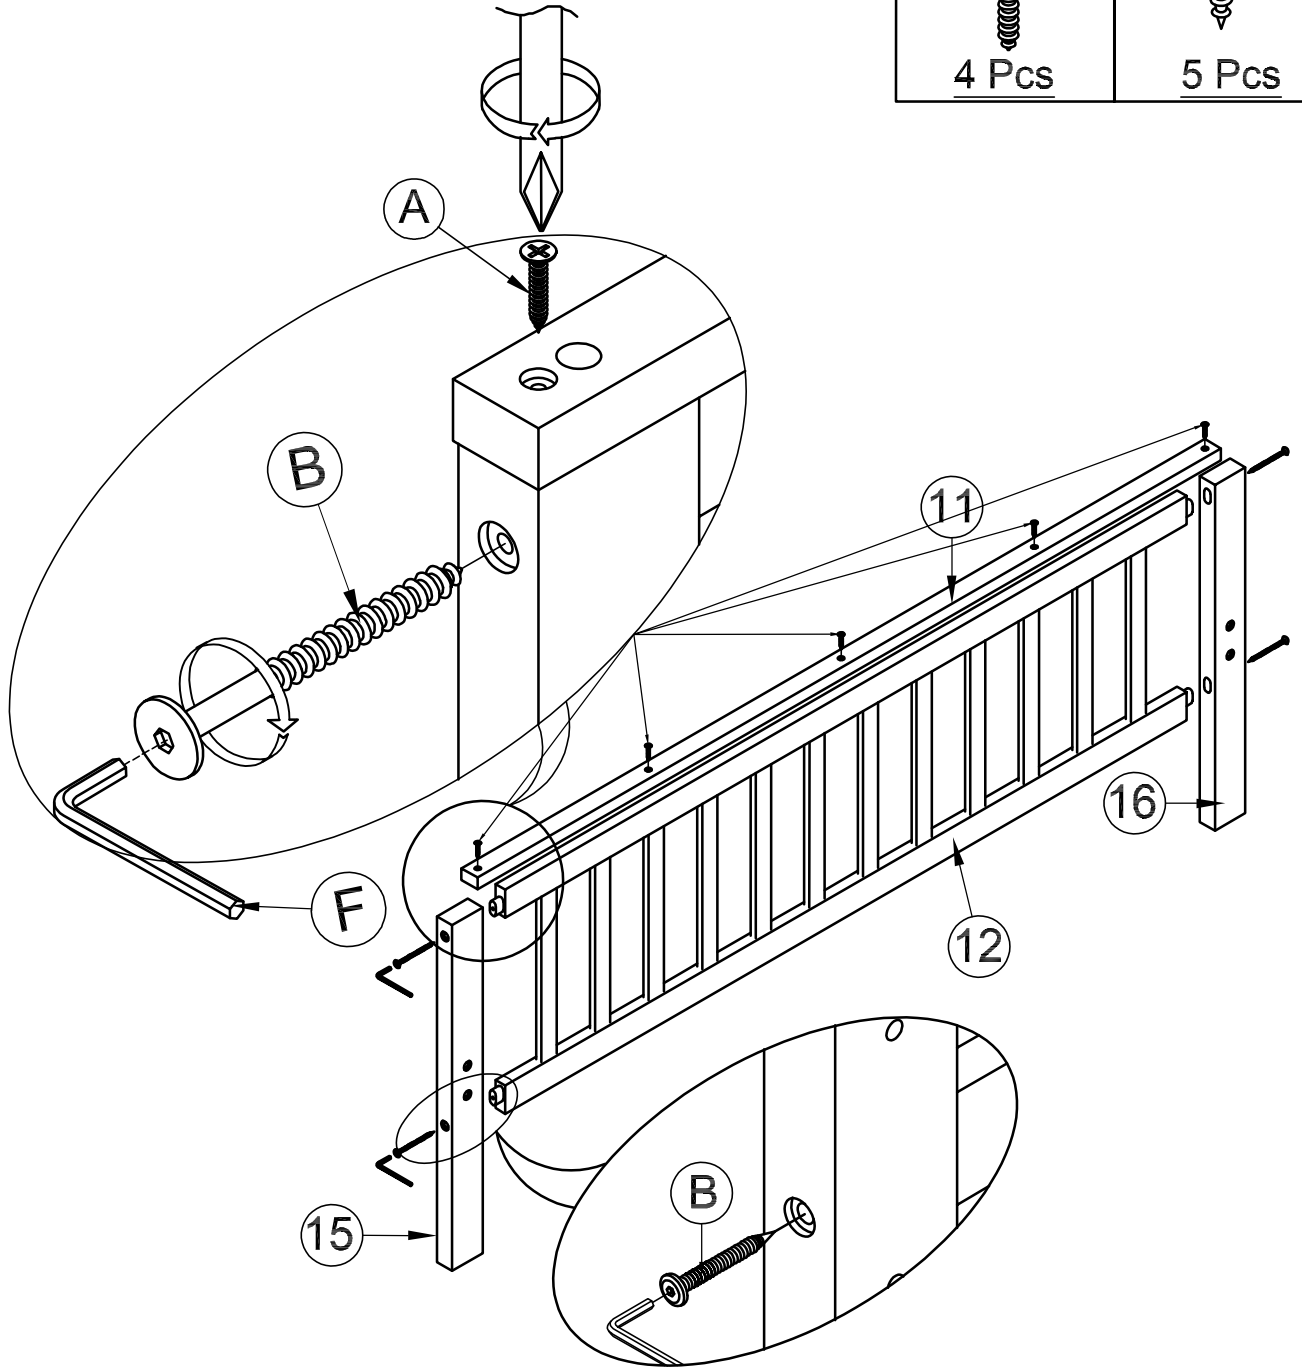

$\text{\O}10 \times 40\text{mm}$   
Dowles - 4Pcs

E

$\text{\O}1/4 \times 13\text{mm}$   
Cross nuts - 8Pcs

F

Allen Key - 1Pc

G

$\text{\O}1/4" \times 35 \text{ mm}$   
Hex-Head bolts-2pcs

Assembly Tools Required (Not Included)

**PLEASE BE CAREFUL DO NOT DAMAGE THE HOLE  
POSITION WHEN YOU USE POWER TOOLS!**

**STEP 1**

**HEADBOARD**

**STEP 2**

**FOOTBOARD**

**STEP 3**

<b>C</b> 	<b>E</b> 	<b>D</b> 
8pcs	8pcs	4pcs

**STEP 4**

**G**

**2 pcs**

**STEP 5**

**A**

**28 pcs**

Please complete screw all slats to siderail before out the mattress on and using