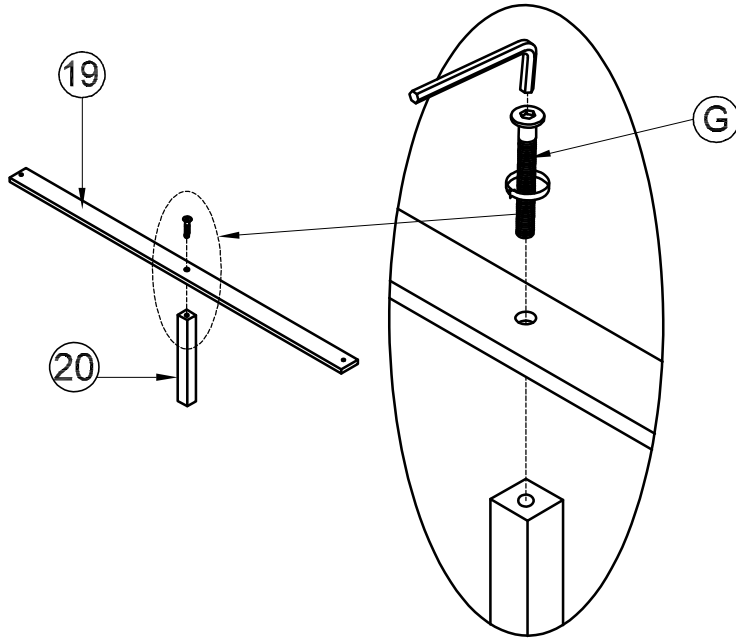

# HARDWARE LIST

A

**M4x30  
Wood screws-38pcs**

B

$\text{\O}1/4 \times 70 \text{ mm}$   
Hexagonal bolts catch Wood - 8Pcs

C

$\text{\O}1/4 \times 80 \text{ mm}$   
Hex-Head bolts - 8Pcs

D

$\text{\O}10 \times 40\text{mm}$   
Dowles - 4Pcs

E

$\text{\O}1/4 \times 13\text{mm}$   
Cross nuts - 8Pcs

F

Allen Key - 1Pc

G

$\text{\O}1/4" \times 35 \text{ mm}$   
Hex-Head bolts-2pcs

Assembly Tools Required (Not Included)

**PLEASE BE CAREFUL DO NOT DAMAGE THE HOLE  
POSITION WHEN YOU USE POWER TOOLS!**

**STEP 1**

**HEADBOARD**

**STEP 2**

**FOOTBOARD**

**STEP 3**

<b>C</b> 	<b>E</b> 	<b>D</b> 
8pcs	8pcs	4pcs

**STEP 4**

**G**

**2 pcs**

**STEP 5**

**A**

**28 pcs**

Please complete screw all slats to siderail before out the mattress on and using