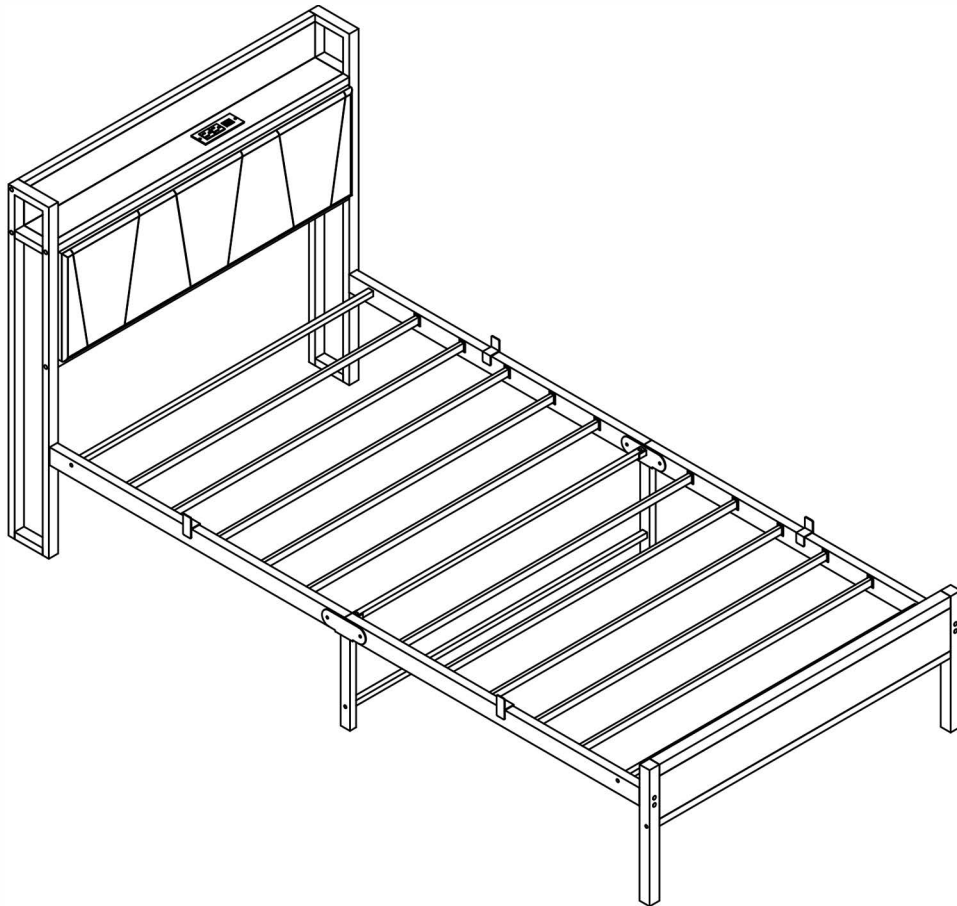

ASSEMBLY INSTRUCTION

WARRANTY:

We stand behind our products & service with confidence! If parts damaged or missing please feel free to contact us for a FREE REPLACEMENT.

We warranty this product to be free from defects in materials. This warranty covers one year from the date of original purchase.

NOTES:

- The item is only intended to be used indoors. The product must be assembled and used in accordance with the provisions of the manual.
- It is recommended that assembly is undertaken by about 2 adults. Please read assembly instructions before assembly and strictly adhere to each step outlined. Estimated assembly time is 30 minutes.

WARNING:

- **WARNING FOR YOUNG CHILDREN** - This product contains small components, please ensure that they are kept away from small children while assembling.