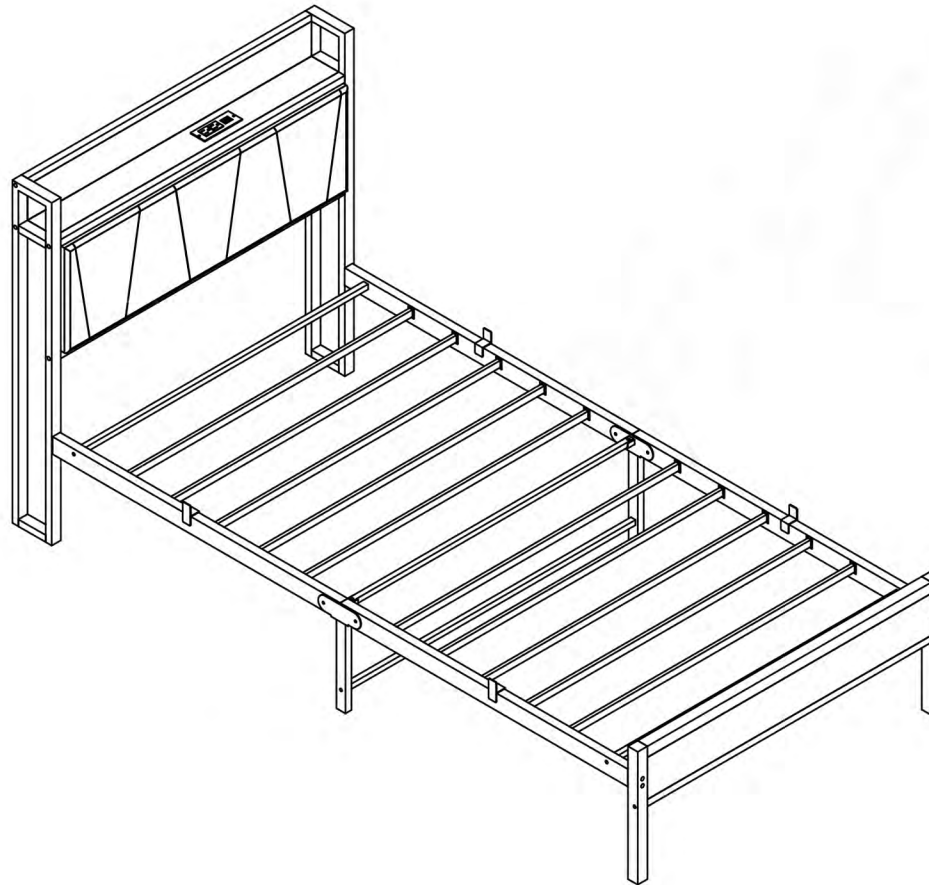

9

NOTE: PLEASE DO NOT TIGHTEN THE BOLTS UNTIL ALL FIXED

15

IMPORTANT: Please completely tighten all the bolts and nuts.