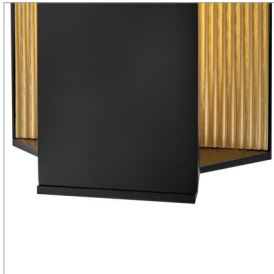

STRATA

27580BK

MEDIUM LED WALL SCONCE

A striking blend of sculptural geometry and modern glamour, Strata's backlit design with a two-tone black and gold-leaf finish creates luxurious contrast, while casting a warm, ambient glow that enhances surrounding architecture. A corrugated backplate adds depth and texture to exterior spaces, making a bold statement day or night.

DETAILS	
FINISH:	Black
MATERIAL:	Aluminum
GLASS:	Acrylic Lens
DIMMABLE:	YES - CL TYPE DIMMER (SSL7A)

DIMENSIONS	
WIDTH:	6"
HEIGHT:	16"
WEIGHT:	5.2lb
BACK PLATE:	6"W X 16"H
EXTENSION:	3.3"
TOP TO OUTLET:	2.75-13.5"

LIGHT SOURCE	
LIGHT SOURCE:	Integrated LED
WATTAGE:	16w LED *Included
VOLTAGE:	120v

SHIPPING	
CARTON LENGTH:	19
CARTON WIDTH:	8.8
CARTON HEIGHT:	6.8
CARTON WEIGHT:	6.2

PRODUCT DETAILS:

- Invisimount hardware is hidden on the backplate for a clean silhouette
- This fixture can be mounted vertically only.
- Wet Rated
- ADA compliant design provides added accessibility and maximum clearance
- Outdoor finishes carry a 2-year warranty
- LED components carry a 5-year limited warranty
- Bold lines and a clean, minimalist style complement contemporary architecture
- Aluminum material ensures this piece can withstand strenuous outdoor conditions