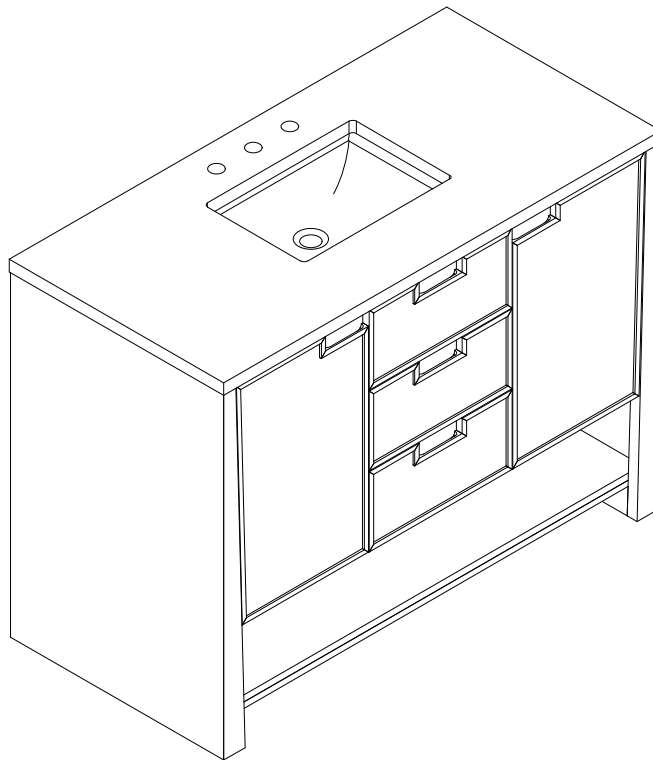

### SOLENE 48" SINGLE VANITY

D225-V48-SSO

#### Features and Materials

Solids: Oak  
Veneers: Oak, Birch, Ash  
Panels: Moisture Resistant MDF  
Installation Type: Freestanding  
Number of Basins: One, With Optional 3cm Top  
Vanity Top Included: No, Optional 3cm Tops Available with Sinks  
Overflow: Yes, Front Facing  
Number of Doors: Two  
Number of Drawers: Four  
Number of Tip Out Style Drawers: One  
Removable Organizer with Aluminum Laminate Liner  
Drawer Box Material and Finish: Oak, Birch, Ash Veneers over Moisture Resistant MDF  
English Dovetail Joinery  
Aluminum Laminate Drawer Liners  
USB/Power Component: Yes, (ETL5011080)  
Cord Length: 6'6  
Assembly Type: Installation of Optional 3cm Top with Sink  
Assembly Type: Cabinet comes fully assembled  
Hardware Material and Finish: Stainless Steel in Champagne Brass  
Fits Drain Hole Size: 1 3/4"  
Full Extension, Soft Close Glides  
European Soft Close Hinges  
Adjustable Levelers

#### Dimension

Width: 47-3/4"  
Depth: 23-3/8"  
Height: 34-3/4"  
Rough-In Height: 21-1/2"

## SOLENE 48" SINGLE VANITY

D225-V48-SSO

Top View

Front View

Drawer Organizer

All dimensions are nominal

Diagrams are of cabinet only-James Martin Optional Countertops and sinks are not shown

Visit website for warranty and installation information