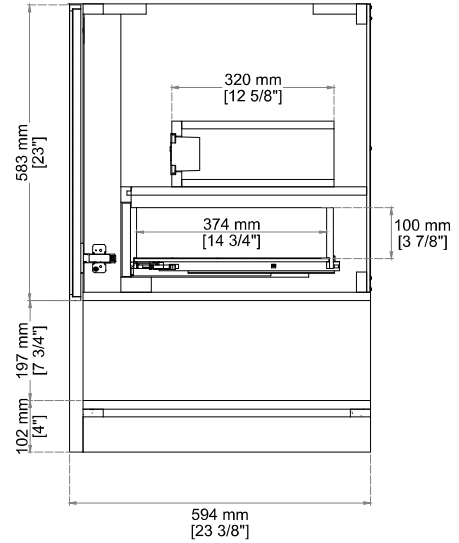

#### Features and Materials

Solids: Oak  
Veneers: Oak, Birch, Ash  
Panels: Moisture Resistant MDF  
Installation Type: Freestanding  
Number of Basins: One, With Optional 3cm Top  
Vanity Top Included: No, Optional 3cm Tops Available with Sinks  
Overflow: Yes, Front Facing  
Number of Doors: Two  
Number of Drawers: Four  
Number of Tip Out Style Drawers: One  
Removable Organizer with Aluminum Laminate Liner  
Drawer Box Material and Finish: Oak, Birch, Ash Veneers over Moisture Resistant MDF  
English Dovetail Joinery  
Aluminum Laminate Drawer Liners  
USB/Power Component: Yes, (ETL5011080)  
Cord Length: 6'6  
Assembly Type: Installation of Optional 3cm Top with Sink  
Assembly Type: Cabinet comes fully assembled  
Hardware Material and Finish: Stainless Steel in Champagne Brass  
Fits Drain Hole Size: 1 3/4"  
Full Extension, Soft Close Glides  
European Soft Close Hinges  
Adjustable Levelers

#### Dimension

Width: 47-3/4"  
Depth: 23-3/8"  
Height: 34-3/4"  
Rough-In Height: 21-1/2"

## SOLENE 48" SINGLE VANITY

D225-V48-SSO

Top View

Front View

Drawer Organizer

All dimensions are nominal

Diagrams are of cabinet only-James Martin Optional Countertops and sinks are not shown

Visit website for warranty and installation information

## SOLENE 48" SINGLE VANITY

D225-V48-SSO

Side View

Side View

Back View

Knob

All dimensions are nominal

Diagrams are of cabinet only-James Martin Optional Countertops and sinks are not shown