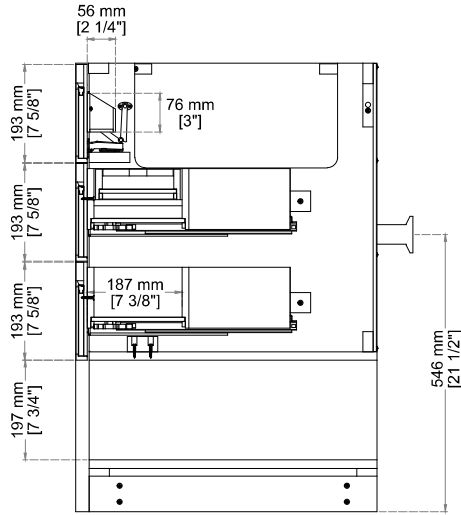

#### Features and Materials

Solids: Oak  
Veneers: Oak, Birch, Ash  
Panels: Moisture Resistant MDF  
Installation Type: Freestanding  
Number of Basins: One, With Optional 3cm Top  
Vanity Top Included: No, Optional 3cm Tops Available with Sinks  
Overflow: Yes, Front Facing  
Number of Doors: Two  
Number of Drawers: Four  
Number of Tip Out Style Drawers: One  
Removable Organizer with Aluminum Laminate Liner  
Drawer Box Material and Finish: Oak, Birch, Ash Veneers over Moisture Resistant MDF  
English Dovetail Joinery  
Aluminum Laminate Drawer Liners  
USB/Power Component: Yes, (ETL5011080)  
Cord Length: 6'6  
Assembly Type: Installation of Optional 3cm Top with Sink  
Assembly Type: Cabinet comes fully assembled  
Hardware Material and Finish: Stainless Steel in Champagne Brass  
Fits Drain Hole Size: 1 3/4"  
Full Extension, Soft Close Glides  
European Soft Close Hinges  
Adjustable Levelers

#### Dimension

Width: 47-3/4"  
Depth: 23-3/8"  
Height: 34-3/4"  
Rough-In Height: 21-1/2"

## SOLENE 48" SINGLE VANITY

D225-V48-SSO

Top View

Front View

Drawer Organizer

All dimensions are nominal

Diagrams are of cabinet only-James Martin Optional Countertops and sinks are not shown

Visit website for warranty and installation information

## SOLENE 48" SINGLE VANITY

D225-V48-SSO

Side View

Side View

Back View

Knob

All dimensions are nominal

Diagrams are of cabinet only-James Martin Optional Countertops and sinks are not shown