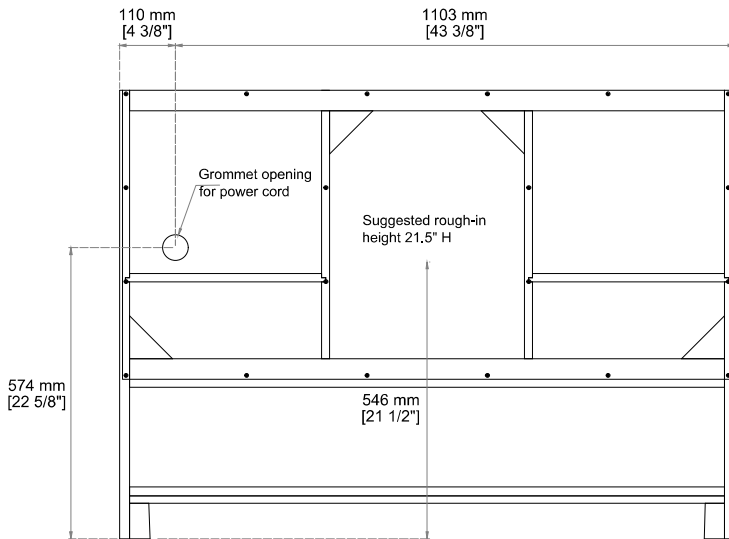

#### Features and Materials

Solids: Oak  
Veneers: Oak, Birch, Ash  
Panels: Moisture Resistant MDF  
Installation Type: Freestanding  
Number of Basins: One, With Optional 3cm Top  
Vanity Top Included: No, Optional 3cm Tops Available with Sinks  
Overflow: Yes, Front Facing  
Number of Doors: Two  
Number of Drawers: Four  
Number of Tip Out Style Drawers: One  
Removable Organizer with Aluminum Laminate Liner  
Drawer Box Material and Finish: Oak, Birch, Ash Veneers over Moisture Resistant MDF  
English Dovetail Joinery  
Aluminum Laminate Drawer Liners  
USB/Power Component: Yes, (ETL5011080)  
Cord Length: 6'6  
Assembly Type: Installation of Optional 3cm Top with Sink  
Assembly Type: Cabinet comes fully assembled  
Hardware Material and Finish: Stainless Steel in Champagne Brass  
Fits Drain Hole Size: 1 3/4"  
Full Extension, Soft Close Glides  
European Soft Close Hinges  
Adjustable Levelers

#### Dimension

Width: 47-3/4"  
Depth: 23-3/8"  
Height: 34-3/4"  
Rough-In Height: 21-1/2"

## SOLENE 48" SINGLE VANITY

D225-V48-SSO

Top View

Front View

Drawer Organizer

All dimensions are nominal

Diagrams are of cabinet only-James Martin Optional Countertops and sinks are not shown

Visit website for warranty and installation information

## SOLENE 48" SINGLE VANITY

D225-V48-SSO

Side View

Side View

Back View

Knob

All dimensions are nominal

Diagrams are of cabinet only-James Martin Optional Countertops and sinks are not shown