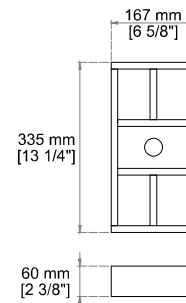

#### Dimension

Width: 47-3/4"  
Depth: 23-3/8"  
Height: 34-3/4"  
Rough-In Height: 21-1/2"

## SOLENE 48" SINGLE VANITY

D225-V48-SSO

Top View

Front View

Drawer Organizer

All dimensions are nominal

Diagrams are of cabinet only-James Martin Optional Countertops and sinks are not shown

Visit website for warranty and installation information

## SOLENE 48" SINGLE VANITY

D225-V48-SSO

Side View

Side View

Back View

Knob

All dimensions are nominal

Diagrams are of cabinet only-James Martin Optional Countertops and sinks are not shown