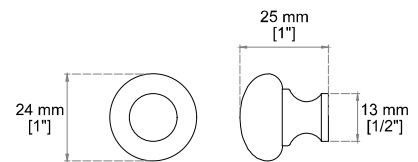

#### Dimension

Width: 47-3/4"  
Depth: 23-3/8"  
Height: 34-3/4"  
Rough-In Height: 21-1/2"

## SOLENE 48" SINGLE VANITY

D225-V48-SSO

Side View

Side View

Back View

Knob

All dimensions are nominal

Diagrams are of cabinet only-James Martin Optional Countertops and sinks are not shown