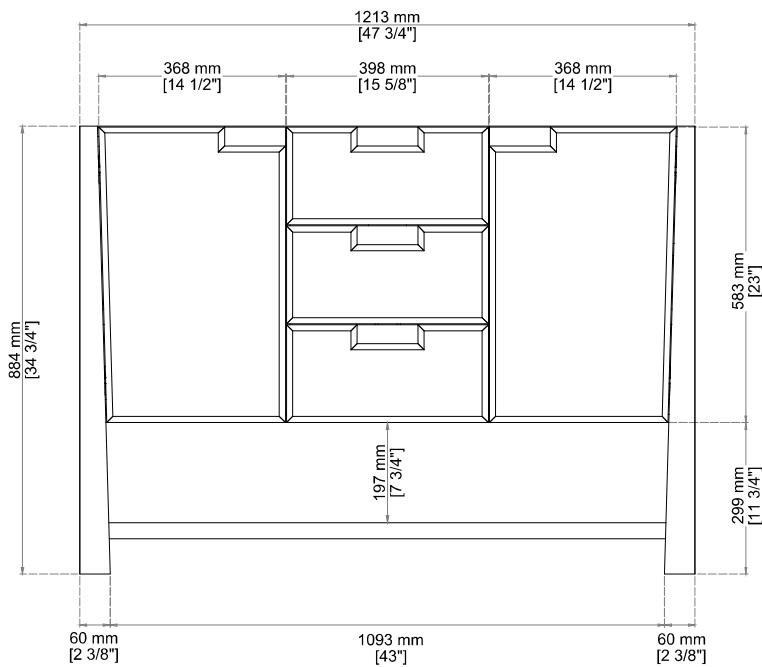

#### Features and Materials

Solids: Oak  
Veneers: Oak, Birch, Ash  
Panels: Moisture Resistant MDF  
Installation Type: Freestanding  
Number of Basins: One, With Optional 3cm Top  
Vanity Top Included: No, Optional 3cm Tops Available with Sinks  
Overflow: Yes, Front Facing  
Number of Doors: Two  
Number of Drawers: Four  
Number of Tip Out Style Drawers: One  
Removable Organizer with Aluminum Laminate Liner  
Drawer Box Material and Finish: Oak, Birch, Ash Veneers over Moisture Resistant MDF  
English Dovetail Joinery  
Aluminum Laminate Drawer Liners  
USB/Power Component: Yes, (ETL5011080)  
Cord Length: 6'6  
Assembly Type: Installation of Optional 3cm Top with Sink  
Assembly Type: Cabinet comes fully assembled  
Hardware Material and Finish: Stainless Steel in Champagne Brass  
Fits Drain Hole Size: 1 3/4"  
Full Extension, Soft Close Glides  
European Soft Close Hinges  
Adjustable Levelers

#### Dimension

Width: 47-3/4"  
Depth: 23-3/8"  
Height: 34-3/4"  
Rough-In Height: 21-1/2"

## SOLENE 48" SINGLE VANITY

D225-V48-SSO

Top View

Front View

Drawer Organizer

All dimensions are nominal

Diagrams are of cabinet only-James Martin Optional Countertops and sinks are not shown

Visit website for warranty and installation information

## SOLENE 48" SINGLE VANITY

D225-V48-SSO

Side View

Side View

Back View

Knob

All dimensions are nominal

Diagrams are of cabinet only-James Martin Optional Countertops and sinks are not shown