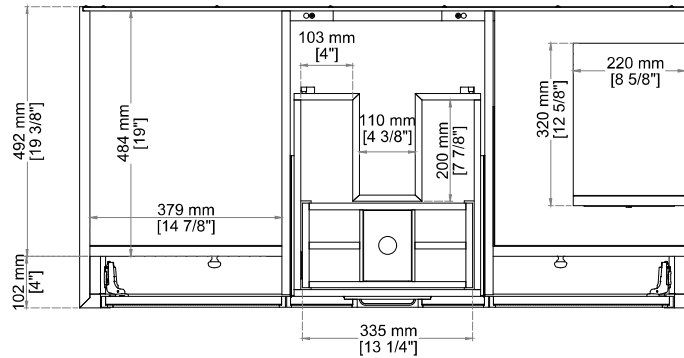

#### Features and Materials

Solids: Oak  
Veneers: Oak, Birch, Ash  
Panels: Moisture Resistant MDF  
Installation Type: Freestanding  
Number of Basins: One, With Optional 3cm Top  
Vanity Top Included: No, Optional 3cm Tops Available with Sinks  
Overflow: Yes, Front Facing  
Number of Doors: Two  
Number of Drawers: Four  
Number of Tip Out Style Drawers: One  
Removable Organizer with Aluminum Laminate Liner  
Drawer Box Material and Finish: Oak, Birch, Ash Veneers over Moisture Resistant MDF  
English Dovetail Joinery  
Aluminum Laminate Drawer Liners  
USB/Power Component: Yes, (ETL5011080)  
Cord Length: 6'6  
Assembly Type: Installation of Optional 3cm Top with Sink  
Assembly Type: Cabinet comes fully assembled  
Hardware Material and Finish: Stainless Steel in Champagne Brass  
Fits Drain Hole Size: 1 3/4"  
Full Extension, Soft Close Glides  
European Soft Close Hinges  
Adjustable Levelers

#### Dimension

Width: 47-3/4"  
Depth: 23-3/8"  
Height: 34-3/4"  
Rough-In Height: 21-1/2"

## SOLENE 48" SINGLE VANITY

D225-V48-SSO

Top View

Front View

Drawer Organizer

All dimensions are nominal

Diagrams are of cabinet only-James Martin Optional Countertops and sinks are not shown

Visit website for warranty and installation information

## SOLENE 48" SINGLE VANITY

D225-V48-SSO

Side View

Side View

Back View

Knob

All dimensions are nominal

Diagrams are of cabinet only-James Martin Optional Countertops and sinks are not shown