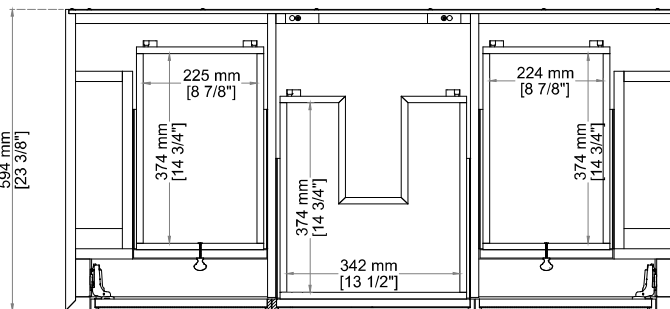

#### Features and Materials

Solids: Oak  
Veneers: Oak, Birch, Ash  
Panels: Moisture Resistant MDF  
Installation Type: Freestanding  
Number of Basins: One, With Optional 3cm Top  
Vanity Top Included: No, Optional 3cm Tops Available with Sinks  
Overflow: Yes, Front Facing  
Number of Doors: Two  
Number of Drawers: Four  
Number of Tip Out Style Drawers: One  
Removable Organizer with Aluminum Laminate Liner  
Drawer Box Material and Finish: Oak, Birch, Ash Veneers over Moisture Resistant MDF  
English Dovetail Joinery  
Aluminum Laminate Drawer Liners  
USB/Power Component: Yes, (ETL5011080)  
Cord Length: 6'6  
Assembly Type: Installation of Optional 3cm Top with Sink  
Assembly Type: Cabinet comes fully assembled  
Hardware Material and Finish: Stainless Steel in Champagne Brass  
Fits Drain Hole Size: 1 3/4"  
Full Extension, Soft Close Glides  
European Soft Close Hinges  
Adjustable Levelers

#### Dimension

Width: 47-3/4"  
Depth: 23-3/8"  
Height: 34-3/4"  
Rough-In Height: 21-1/2"

## SOLENE 48" SINGLE VANITY

D225-V48-SSO

Top View

Front View

Drawer Organizer

All dimensions are nominal

Diagrams are of cabinet only-James Martin Optional Countertops and sinks are not shown

Visit website for warranty and installation information

## SOLENE 48" SINGLE VANITY

D225-V48-SSO

Side View

Side View

Back View

Knob

All dimensions are nominal

Diagrams are of cabinet only-James Martin Optional Countertops and sinks are not shown