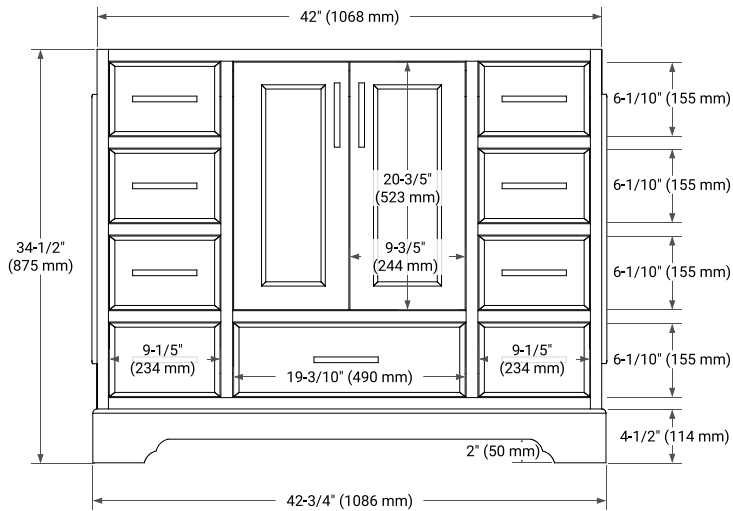

42" SINGLE SINK BASE CABINET

BASE CABINET DIMENSIONS

42" W x 21.5" D x 34.5" H

FEATURES

- Solid wood frame & plywood panels
- Dovetail drawers and joints
- Soft closing doors & drawers

HARDWARE FINISHES*

Brushed Nickel   Satin Brass   Matte Black   Polished Chrome

*Hardware comes preinstalled with the illustrated option. Other finishes are available on our online store if you prefer a different one.

AVAILABLE COLORS

White   Grey   Midnight Blue

FRONT VIEW

SIDE VIEW

PLAN VIEW