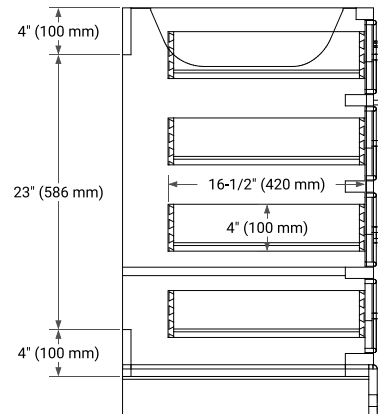

42" SINGLE SINK BASE CABINET

BASE CABINET DIMENSIONS

42" W x 21.5" D x 34.5" H

FEATURES

- Solid wood frame & plywood panels
- Dovetail drawers and joints
- Soft closing doors & drawers

HARDWARE FINISHES*

Brushed Nickel Satin Brass Matte Black Polished Chrome

43" SINGLE RECTANGLE SINK COUNTERTOP WITH 0.75 IN. THICKNESS

OVERALL DIMENSIONS

43" W x 22" D x 0.75" H

COUNTERTOP OPTIONS

Carrara Marble

FEATURES

- Solid countertop with mitered edges & seams
- Undermount white rectangular sink
- Pre-drilled for 8" widespread faucet

INCLUDED

- Countertop
- Matching Backsplash
- Rectangle Sink

COUNTERTOP PLAN VIEW

EDGE SIDE VIEW

THREE DIMENSIONAL COUNTERTOP VIEW