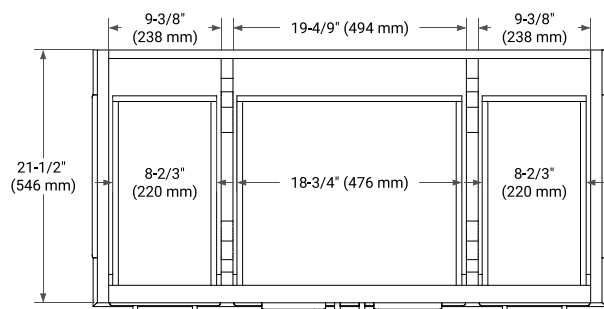

42" SINGLE SINK BASE CABINET

BASE CABINET DIMENSIONS

42" W x 21.5" D x 34.5" H

FEATURES

- Solid wood frame & plywood panels
- Dovetail drawers and joints
- Soft closing doors & drawers

HARDWARE FINISHES*

Brushed Nickel Satin Brass Matte Black Polished Chrome

43" SINGLE RECTANGLE SINK COUNTERTOP WITH 0.75 IN. THICKNESS

OVERALL DIMENSIONS

43" W x 22" D x 0.75" H

COUNTERTOP OPTIONS

Carrara Marble

FEATURES

- Solid countertop with mitered edges & seams
- Undermount white rectangular sink
- Pre-drilled for 8" widespread faucet

INCLUDED

- Countertop
- Matching Backsplash
- Rectangle Sink

COUNTERTOP PLAN VIEW

EDGE SIDE VIEW

THREE DIMENSIONAL COUNTERTOP VIEW