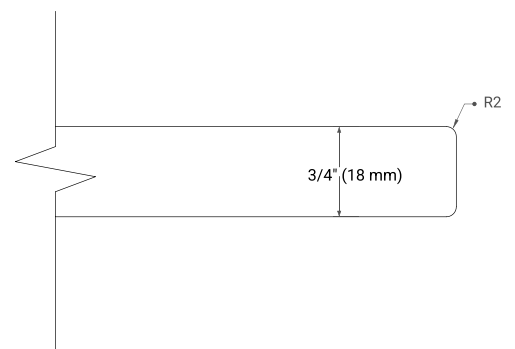

43" SINGLE RECTANGLE SINK COUNTERTOP WITH 0.75 IN. THICKNESS

OVERALL DIMENSIONS

43" W x 22" D x 0.75" H

COUNTERTOP OPTIONS

Carrara Marble

FEATURES

- Solid countertop with mitered edges & seams
- Undermount white rectangular sink
- Pre-drilled for 8" widespread faucet

INCLUDED

- Countertop
- Matching Backsplash
- Rectangle Sink

COUNTERTOP PLAN VIEW

EDGE SIDE VIEW

THREE DIMENSIONAL COUNTERTOP VIEW