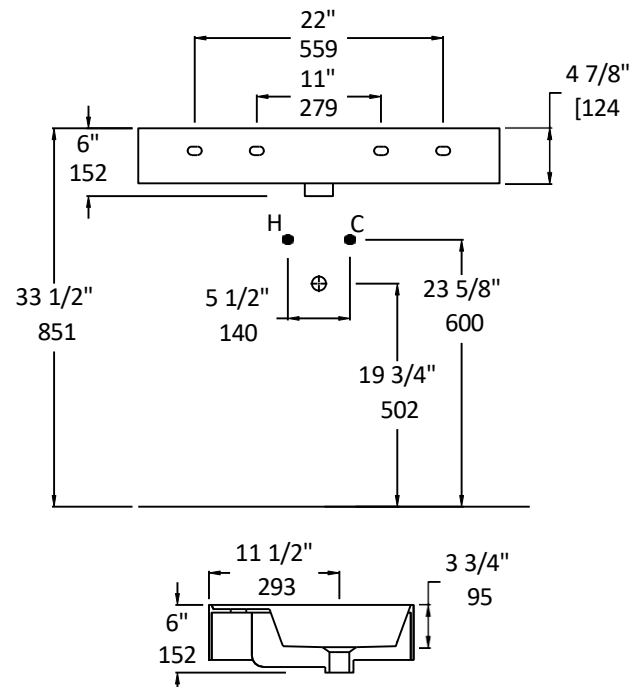

## Specifications:

|                             |   |
|-----------------------------|---|
| <b>Installation:</b>        | wall mount or vanity top  |
| <b>Exterior Dimensions:</b> | 32" x 18 1/8" x 6"  |
| <b>Material:</b>            | porcelain   |
| <b>Weight:</b>              | 48.5 lbs  |
| <b>Overflow:</b>            | yes   |
| <b>Finishes:</b>            | 001 - white   |
| <b>Faucet Holes:</b>        | 00 - no hole<br>01 - one centered hole<br>02 - two hole - center and right, 4" spread<br>03 - three hole, 8" spread |
| <b>Faucet Hole Size:</b>    | ∅ 1 3/8"  |
| <b>Drain Hole Size:</b>     | ∅ 1 3/4"  |

## Features:

- Wall mounting hardware included
- Unfinished back wall
- 5242L - sink on the left
- 5242R - sink on the right

LACAVA reserves the right to revise any dimension or information on this sheet without notice. Dimensions are nominal and may vary within an industry accepted tolerance of 1/4". Drawings provided herein are meant to give the user an idea of the product and are not made to scale.