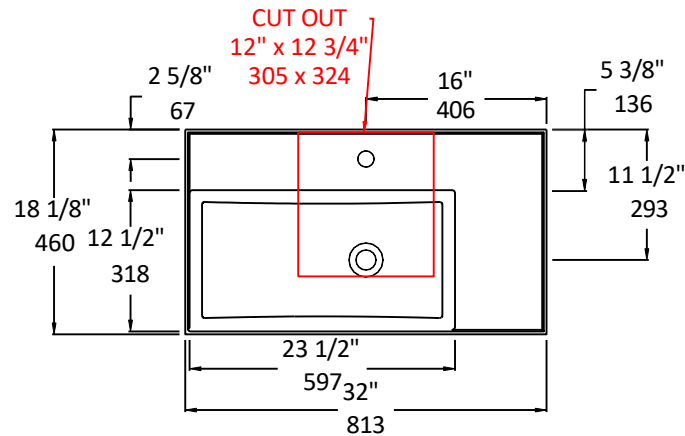

## Specifications:

|                             |   |
|-----------------------------|---|
| <b>Installation:</b>        | wall mount or vanity top  |
| <b>Exterior Dimensions:</b> | 32" x 18 1/8" x 6"  |
| <b>Material:</b>            | porcelain   |
| <b>Weight:</b>              | 48.5 lbs  |
| <b>Overflow:</b>            | yes   |
| <b>Finishes:</b>            | 001 - white   |
| <b>Faucet Holes:</b>        | 00 - no hole<br>01 - one centered hole<br>02 - two hole - center and right, 4" spread<br>03 - three hole, 8" spread |
| <b>Faucet Hole Size:</b>    | ∅ 1 3/8"  |
| <b>Drain Hole Size:</b>     | ∅ 1 3/4"  |

## Features:

- Wall mounting hardware included
- Unfinished back wall
- 5242L - sink on the left
- 5242R - sink on the right

LACAVA reserves the right to revise any dimension or information on this sheet without notice. Dimensions are nominal and may vary within an industry accepted tolerance of 1/4". Drawings provided herein are meant to give the user an idea of the product and are not made to scale.