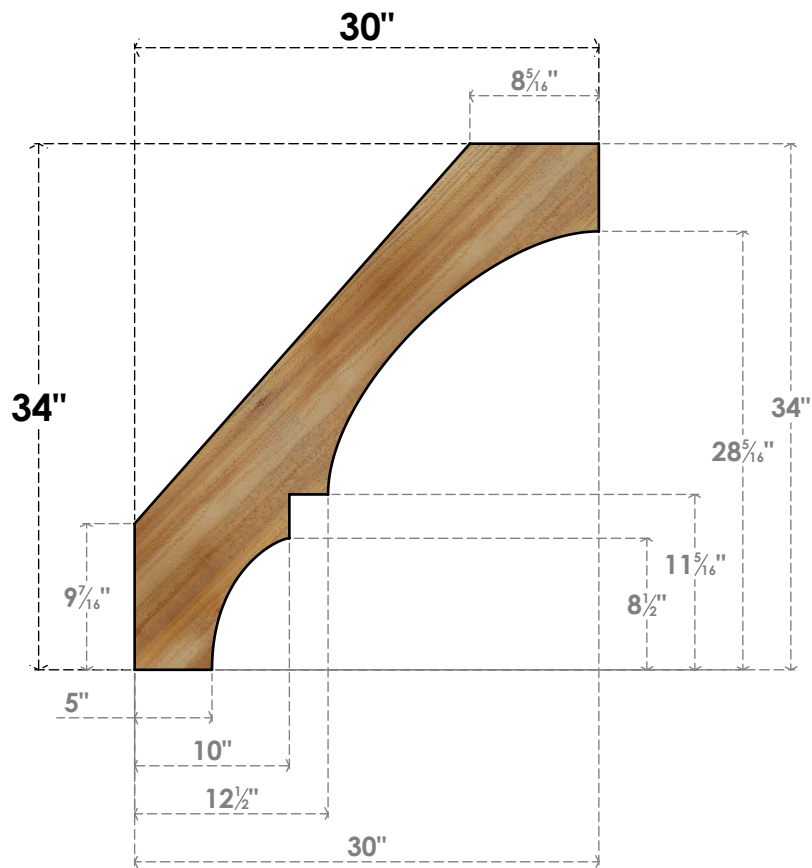

BRC06X30X34BOA00RWR

6"W X 30"D X 34"H BALBOA ROUGH SAWN BRACE, WESTERN RED CEDAR

SIDE

FRONT

EKENA MILLWORK
 2300 WEST MAIN ST.
 CLARKSVILLE, TX 75426
 TOLL FREE: 866-607-0453
 WWW.EKENAMILLWORK.COM

NOTES

1. INSTALLATION TO BE COMPLETED IN ACCORDANCE WITH MANUFACTURER'S SPECIFICATIONS.
2. DRAWING MAY NOT BE TO SCALE
3. THIS DRAWING IS INTENDED FOR DESIGN AND PLANNING PURPOSES ONLY.
4. ALL INFORMATION CONTAINED HEREIN WAS CURRENT AT THE TIME OF DEVELOPMENT BUT MUST BE REVIEWED AND APPROVED BY THE PRODUCT MANUFACTURER TO BE CONSIDERED ACCURATE.
5. PRODUCTS ARE NOT KILN DRIED. THIS ITEM IS UNIQUE AND WILL CONTAIN THE NATURAL VARIATIONS THAT THE WOOD SPECIES OFFERS. THIS MAY RESULT IN VARIATIONS UP TO 1/4"