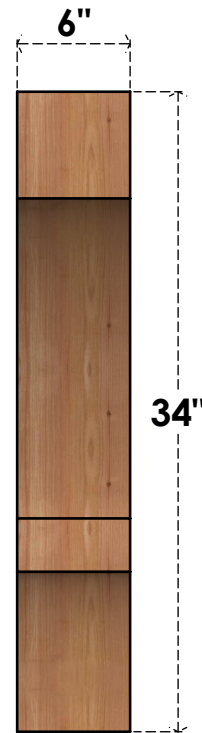

BRC06X30X34BOA00RWR

6"W X 30"D X 34"H BALBOA ROUGH SAWN BRACE, WESTERN RED CEDAR

SIDE

FRONT

EKENA MILLWORK
 2300 WEST MAIN ST.
 CLARKSVILLE, TX 75426
 TOLL FREE: 866-607-0453
 WWW.EKENAMILLWORK.COM

NOTES

1. INSTALLATION TO BE COMPLETED IN ACCORDANCE WITH MANUFACTURER'S SPECIFICATIONS.
2. DRAWING MAY NOT BE TO SCALE
3. THIS DRAWING IS INTENDED FOR DESIGN AND PLANNING PURPOSES ONLY.
4. ALL INFORMATION CONTAINED HEREIN WAS CURRENT AT THE TIME OF DEVELOPMENT BUT MUST BE REVIEWED AND APPROVED BY THE PRODUCT MANUFACTURER TO BE CONSIDERED ACCURATE.
5. PRODUCTS ARE NOT KILN DRIED. THIS ITEM IS UNIQUE AND WILL CONTAIN THE NATURAL VARIATIONS THAT THE WOOD SPECIES OFFERS. THIS MAY RESULT IN VARIATIONS UP TO 1/4"