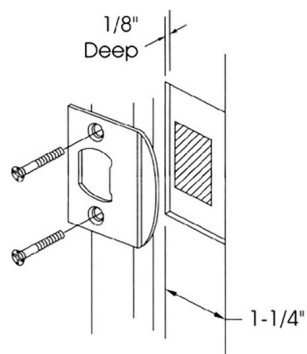

Door Jamb For Active Locks