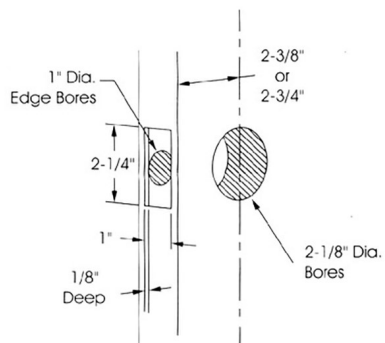

EDGE OF DOOR

Ø2 1/8 THRU

Ø1 1/8"

FOR 1 3/8"
THICK DOOR

FOR 1 3/4"
THICK DOOR

2 3/8
BACKSET

2 3/4
BACKSET

TEMPLATE

(RIGHT HAND)

21X23.8CM

Ridgecrest Mountain Passage & Privacy Installation Instructions.

Door Prep - Active Lock