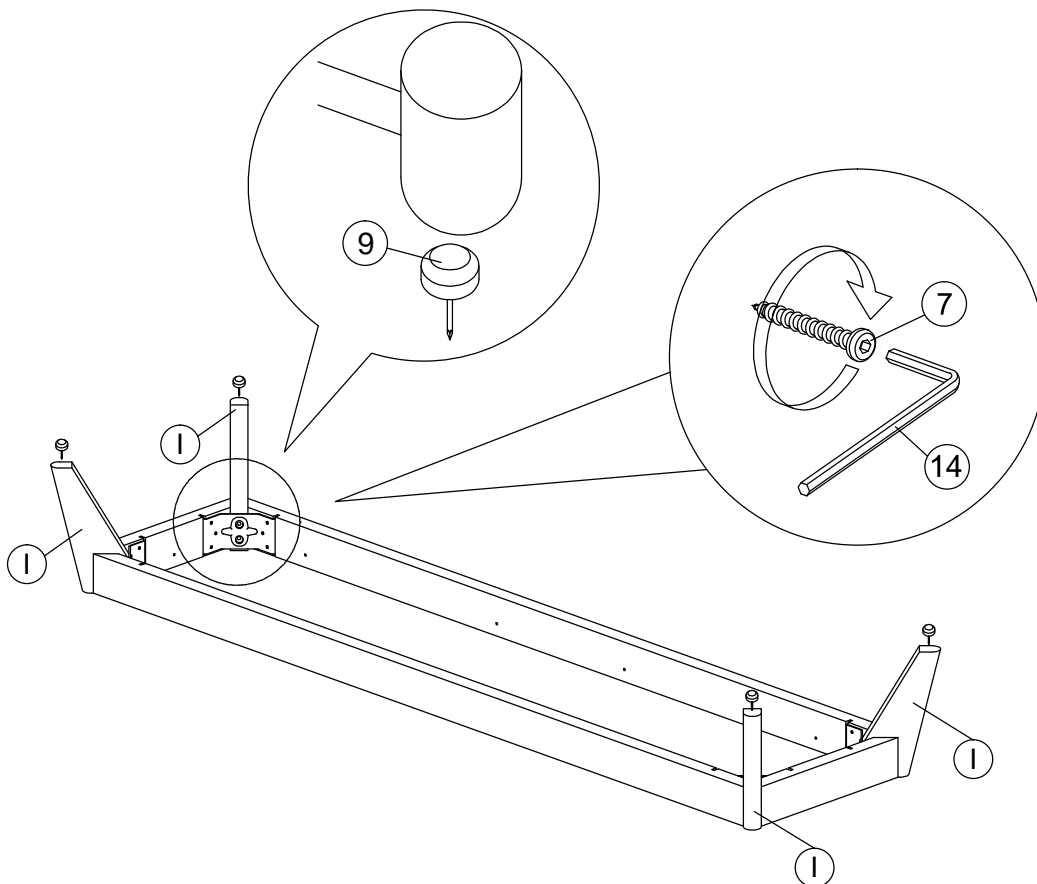

Assembly Instruction

STEP 3

STEP 3