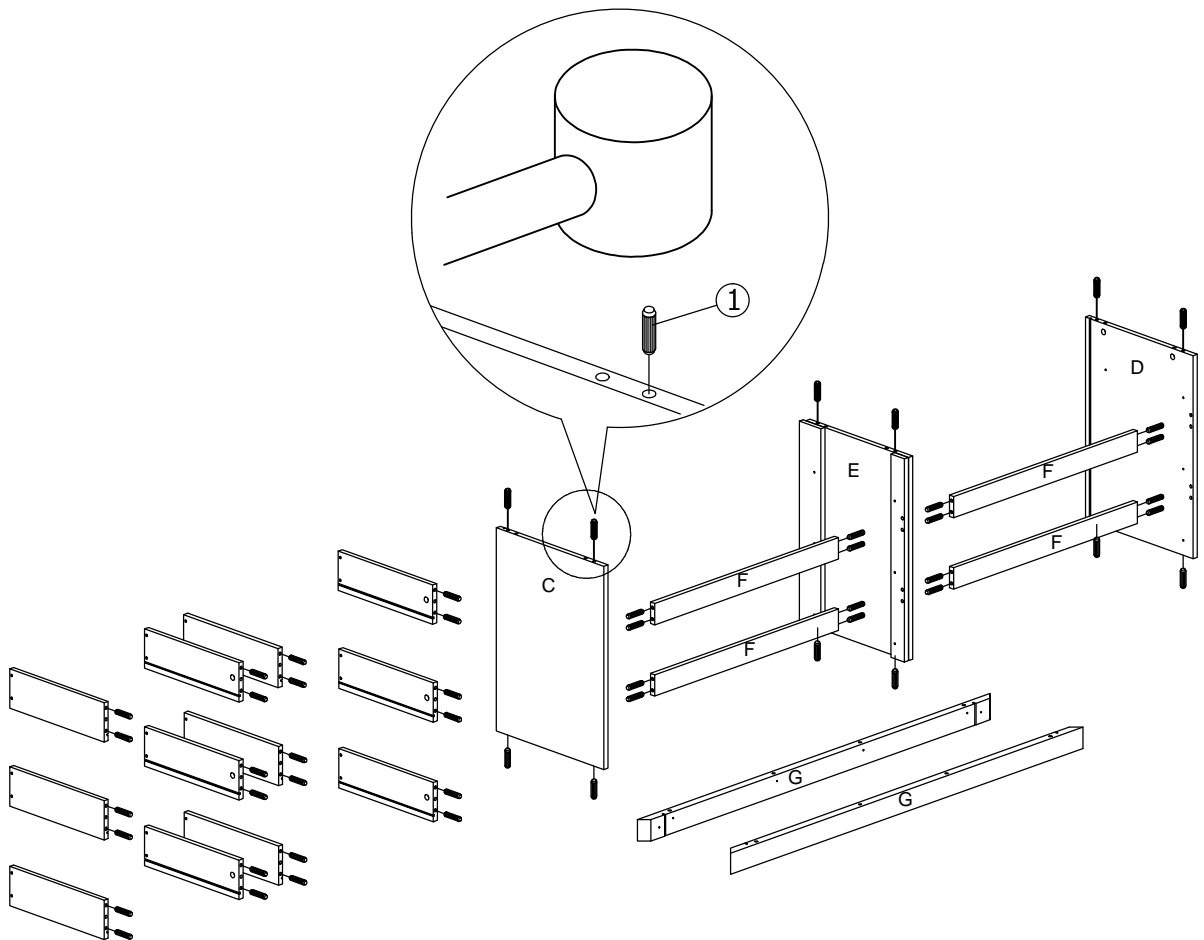

Assembly Instruction

PART LIST

Assembly Instruction

Hardware List

No.	SHAPE	DESCRIPTION	Qty.
1		8x25mm Wood Dowel	60Pcs
2		15MM Myfix Minifix	24Sets
3		M5x8mm Screw (Euro Screw)	24Pcs
4		M3x16mm Screw	8Pcs
5		M3.5x15mm Screw	84Pcs
6		M4x38mm Screw	36Pcs
7		Jcbc 'W' M6 x 40mm	9Pcs
8		L Bracket	18Pcs
9		Nail Leg	4Pcs

10		Z Bracket (Big)	4Pcs
11		Metal Drawer Slide 14" (350mm)	6 Sets
12		Minifix Cap	12Pcs
13		Metal Corner Bracket	4Pcs
14		L Key	1Pc
15		L Key	6Pcs
16		Adjust Screw	1Pc

Assembly Instruction

STEP 3

STEP 3