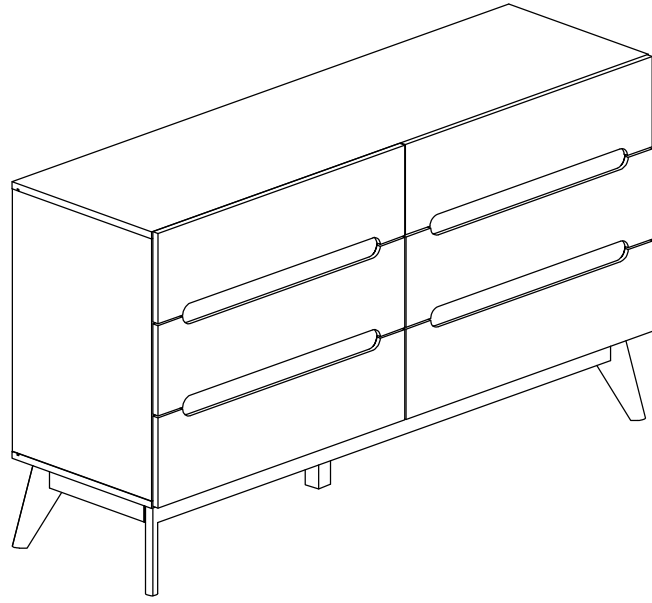

Assembly Instruction

PART LIST

Assembly Instruction

Hardware List

No.	SHAPE	DESCRIPTION	Qty.
1		8x25mm Wood Dowel	60Pcs
2		15MM Myfix Minifix	24Sets
3		M5x8mm Screw (Euro Screw)	24Pcs
4		M3x16mm Screw	8Pcs
5		M3.5x15mm Screw	84Pcs
6		M4x38mm Screw	36Pcs
7		Jcbc 'W' M6 x 40mm	9Pcs
8		L Bracket	18Pcs
9		Nail Leg	4Pcs

10		Z Bracket (Big)	4Pcs
11		Metal Drawer Slide 14" (350mm)	6 Sets
12		Minifix Cap	12Pcs
13		Metal Corner Bracket	4Pcs
14		L Key	1Pc
15		L Key	6Pcs
16		Adjust Screw	1Pc

Assembly Instruction

STEP 3

STEP 3