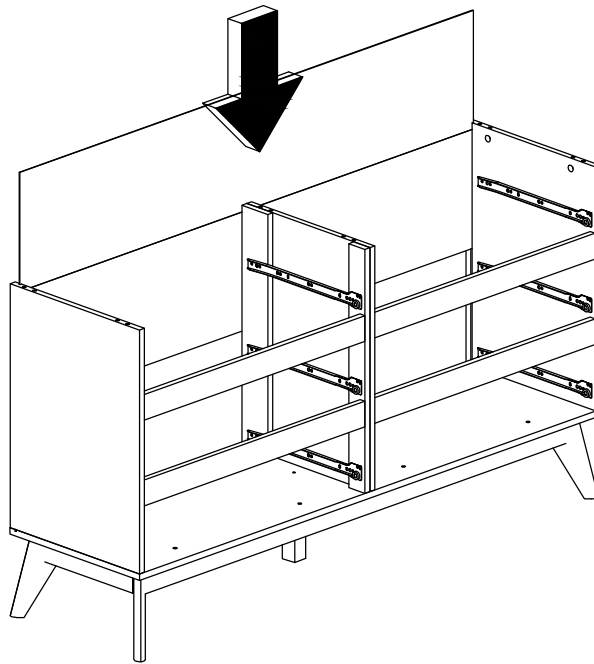

10		Z Bracket (Big)	4Pcs
11		Metal Drawer Slide 14" (350mm)	6 Sets
12		Minifix Cap	12Pcs
13		Metal Corner Bracket	4Pcs
14		L Key	1Pc
15		L Key	6Pcs
16		Adjust Screw	1Pc

Assembly Instruction

STEP 3

STEP 3

Assembly Instruction

STEP 3

STEP 3

Assembly Instruction

STEP 3

STEP 3

Assembly Instruction

STEP 8