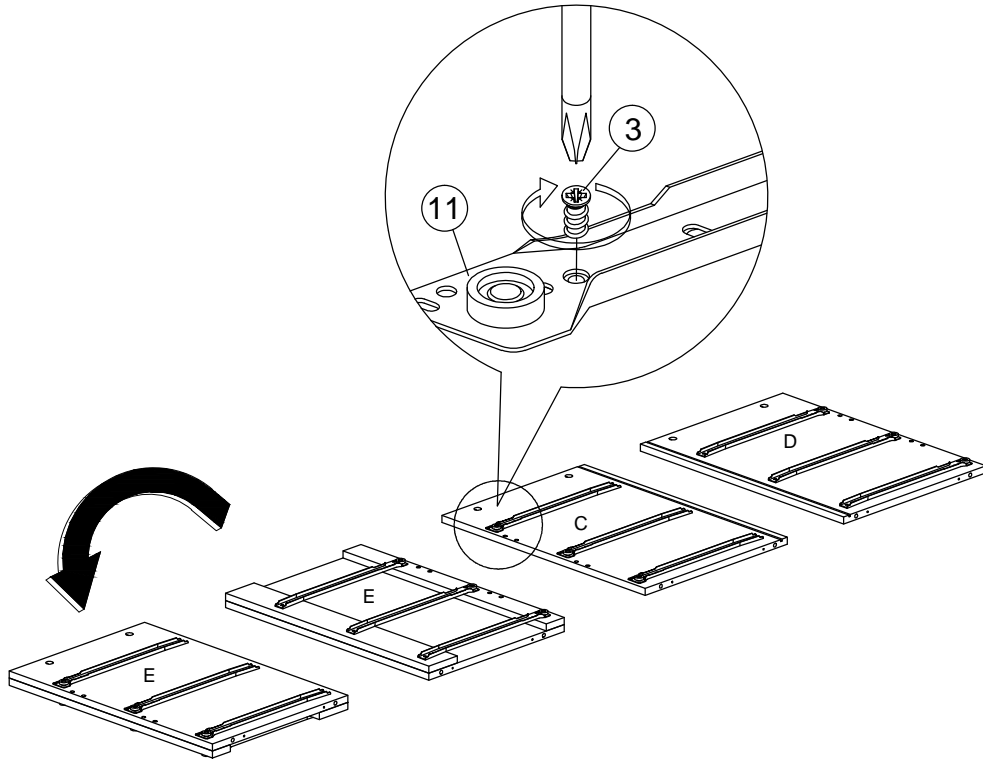

Assembly Instruction

PART LIST

Assembly Instruction

Hardware List

No.	SHAPE	DESCRIPTION	Qty.
1		8x25mm Wood Dowel	60Pcs
2		15MM Myfix Minifix	24Sets
3		M5x8mm Screw (Euro Screw)	24Pcs
4		M3x16mm Screw	8Pcs
5		M3.5x15mm Screw	84Pcs
6		M4x38mm Screw	36Pcs
7		Jcbc 'W' M6 x 40mm	9Pcs
8		L Bracket	18Pcs
9		Nail Leg	4Pcs

10		Z Bracket (Big)	4Pcs
11		Metal Drawer Slide 14" (350mm)	6 Sets
12		Minifix Cap	12Pcs
13		Metal Corner Bracket	4Pcs
14		L Key	1Pc
15		L Key	6Pcs
16		Adjust Screw	1Pc

Assembly Instruction

STEP 3

STEP 3