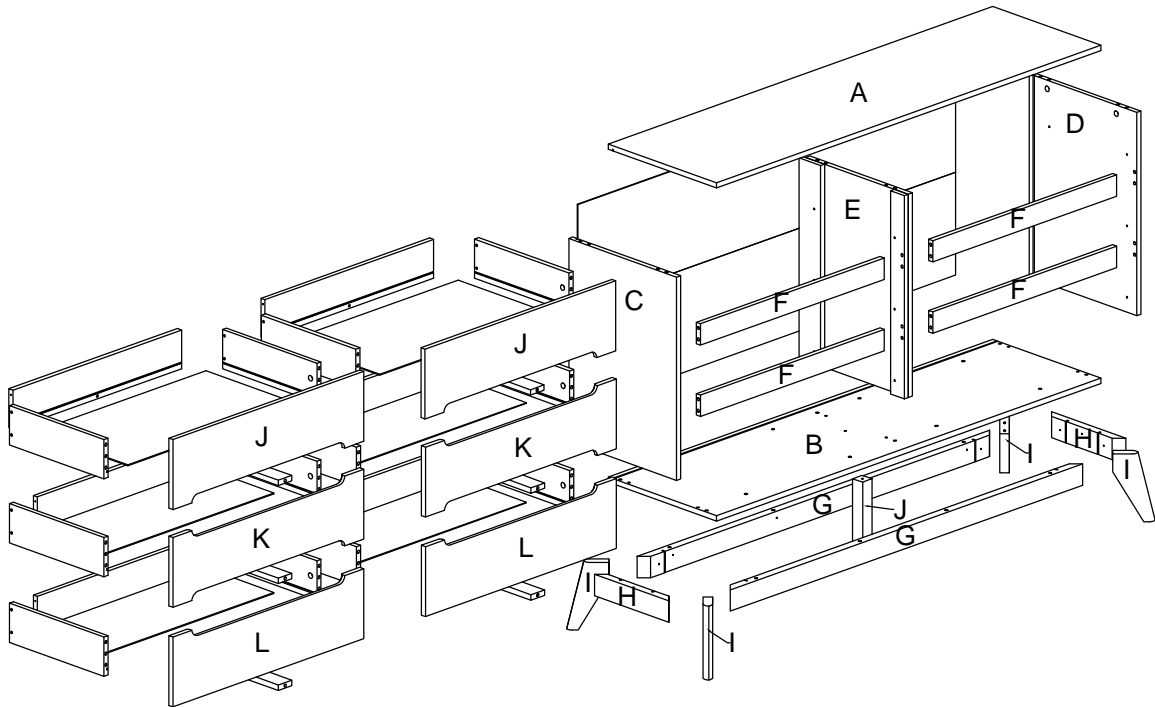

Assembly Instruction

PART LIST

Assembly Instruction

Hardware List

No.	SHAPE	DESCRIPTION	Qty.
1		8x25mm Wood Dowel	60Pcs
2		15MM Myfix Minifix	24Sets
3		M5x8mm Screw (Euro Screw)	24Pcs
4		M3x16mm Screw	8Pcs
5		M3.5x15mm Screw	84Pcs
6		M4x38mm Screw	36Pcs
7		Jcbc 'W' M6 x 40mm	9Pcs
8		L Bracket	18Pcs
9		Nail Leg	4Pcs

10		Z Bracket (Big)	4Pcs
11		Metal Drawer Slide 14" (350mm)	6 Sets
12		Minifix Cap	12Pcs
13		Metal Corner Bracket	4Pcs
14		L Key	1Pc
15		L Key	6Pcs
16		Adjust Screw	1Pc

Assembly Instruction

STEP 3

STEP 3