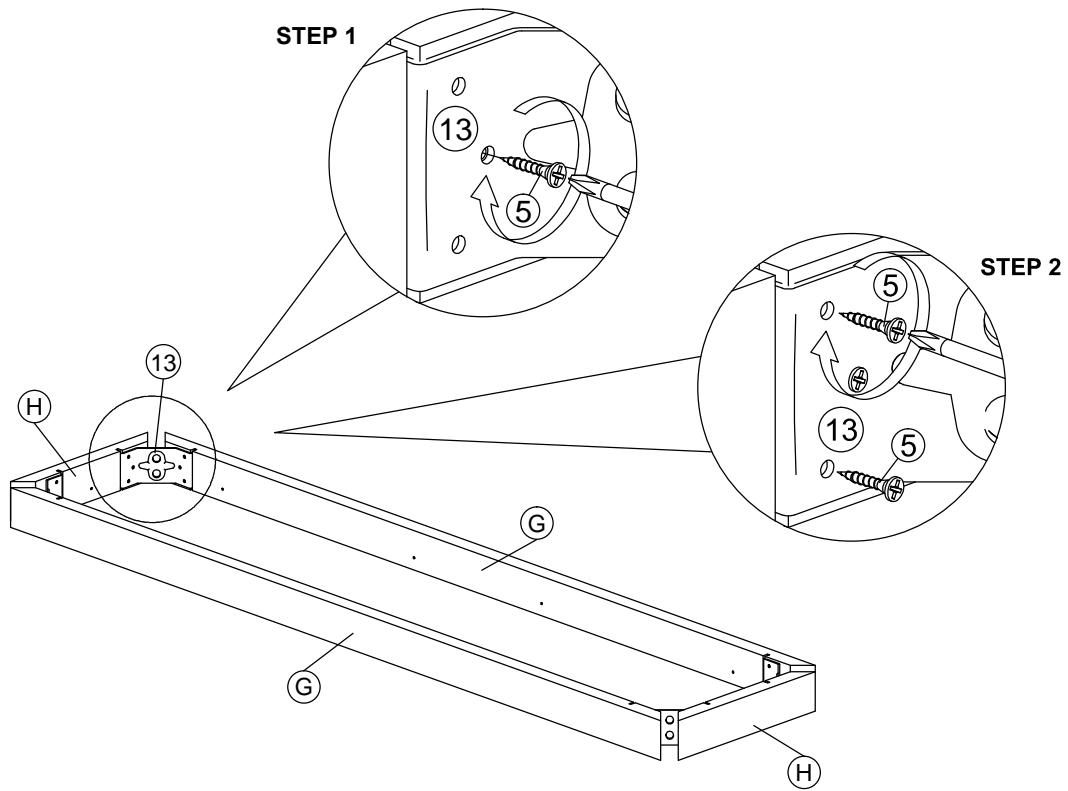

Assembly Instruction

STEP 3