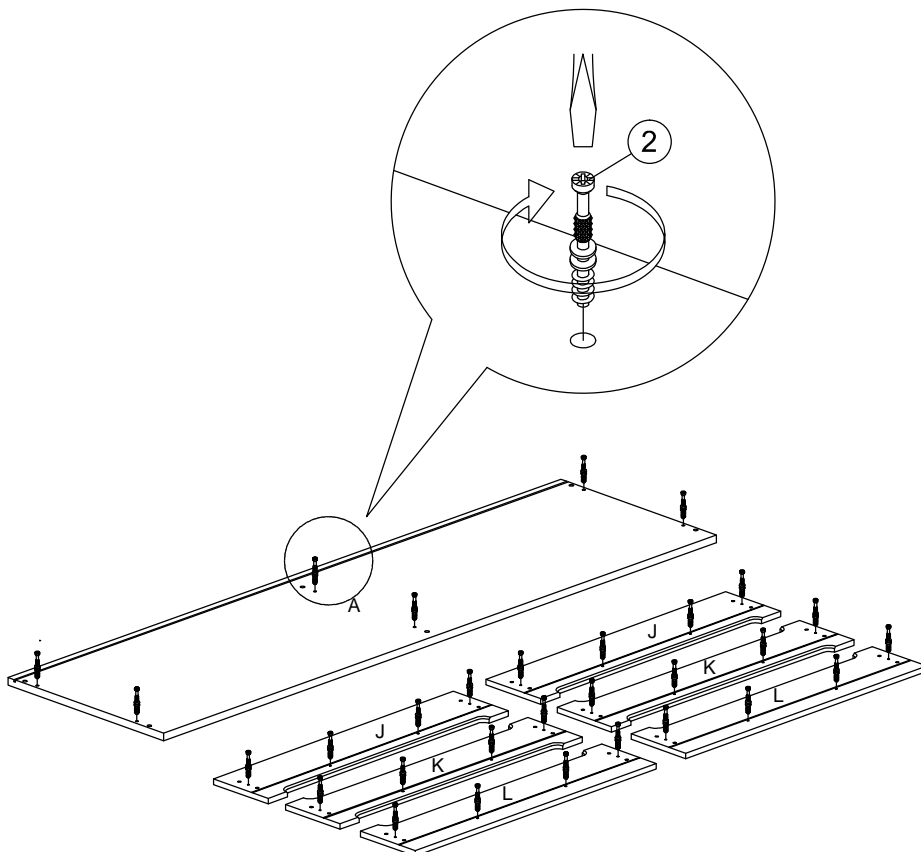

Assembly Instruction

PART LIST

Assembly Instruction

Hardware List

No.	SHAPE	DESCRIPTION	Qty.
1		8x25mm Wood Dowel	60Pcs
2		15MM Myfix Minifix	24Sets
3		M5x8mm Screw (Euro Screw)	24Pcs
4		M3x16mm Screw	8Pcs
5		M3.5x15mm Screw	84Pcs
6		M4x38mm Screw	36Pcs
7		Jcbc 'W' M6 x 40mm	9Pcs
8		L Bracket	18Pcs
9		Nail Leg	4Pcs

10		Z Bracket (Big)	4Pcs
11		Metal Drawer Slide 14" (350mm)	6 Sets
12		Minifix Cap	12Pcs
13		Metal Corner Bracket	4Pcs
14		L Key	1Pc
15		L Key	6Pcs
16		Adjust Screw	1Pc

Assembly Instruction

STEP 3

STEP 3

Assembly Instruction

STEP 3

STEP 3

Assembly Instruction

STEP 3

STEP 3

Assembly Instruction

STEP 8