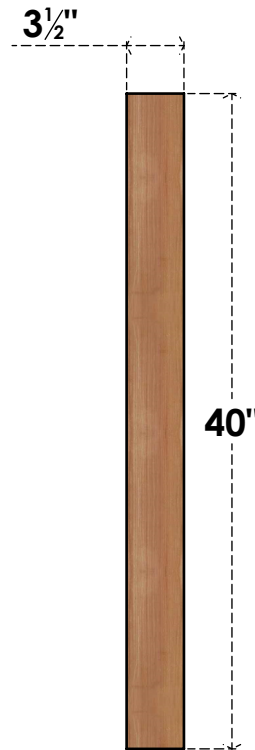

BRC04X32X40TRA00SWR

3 1/2"W X 32"D X 40"H TRADITIONAL SMOOTH BRACE, WESTERN RED CEDAR

SIDE

FRONT

EKENA MILLWORK
 2300 WEST MAIN ST.
 CLARKSVILLE, TX 75426
 TOLL FREE: 866-607-0453
 WWW.EKENAMILLWORK.COM

NOTES