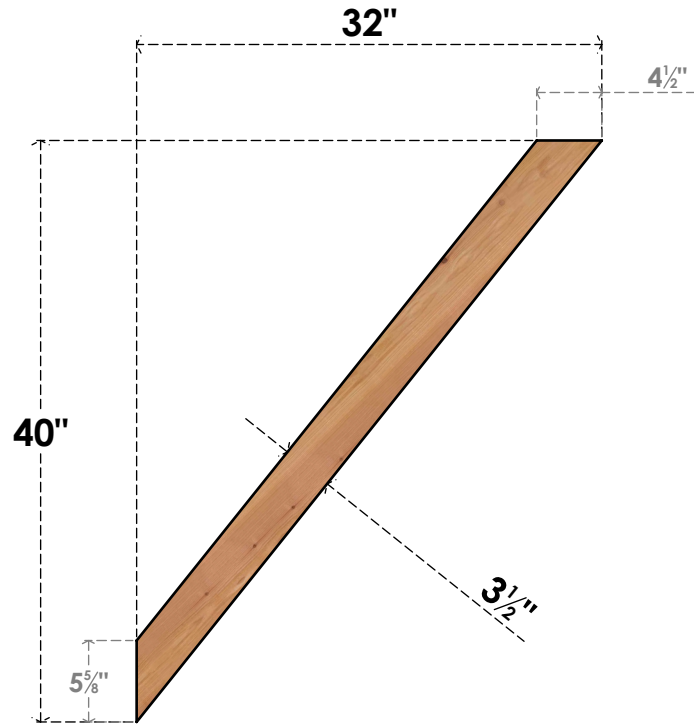

BRC04X32X40TRA00SWR

3 1/2"W X 32"D X 40"H TRADITIONAL SMOOTH BRACE, WESTERN RED CEDAR

SIDE

FRONT

EKENA MILLWORK
 2300 WEST MAIN ST.
 CLARKSVILLE, TX 75426
 TOLL FREE: 866-607-0453
 WWW.EKENAMILLWORK.COM

NOTES