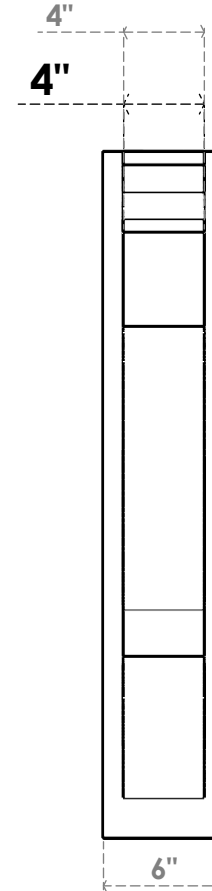

ITEM NUMBER: OUTUROC040X060X28000X34000X040X020X040BOA04RCPR

4"W TOP X 6"W BACK X 28"D X 34"H X 4"T TOP X 2"T BACK TIMBERTHANE ROUGH CEDAR BALBOA FAUX WOOD OPEN OUTLOOKER, TRADITIONAL TOP AND BLOCK BACK, 4"W CLOSED BRACE, PRIMED TAN

SIDE PROFILE

FRONT PROFILE

ISOMETRIC

GENERATED DATE : 07/05/2023

EKENA MILLWORK
2300 WEST MAIN ST.
CLARKSVILLE, TX 75426
TOLL FREE: 866-607-0453
WWW.EKENAMILLWORK.COM

NOTES

1. INSTALLATION TO BE COMPLETED IN ACCORDANCE WITH MANUFACTURER'S SPECIFICATIONS.
2. DRAWING MAY NOT BE TO SCALE
3. THIS DRAWING IS INTENDED FOR DESIGN AND PLANNING PURPOSES ONLY.
4. ALL INFORMATION CONTAINED HEREIN WAS CURRENT AT THE TIME OF DEVELOPMENT BUT MUST BE REVIEWED AND APPROVED BY THE PRODUCT MANUFACTURER TO BE CONSIDERED ACCURATE.
5. TIMBERTHANE ARCHITECTURAL PRODUCTS ARE MADE FROM HIGH DENSITY URETHANE AND COME FACTORY PRIMED