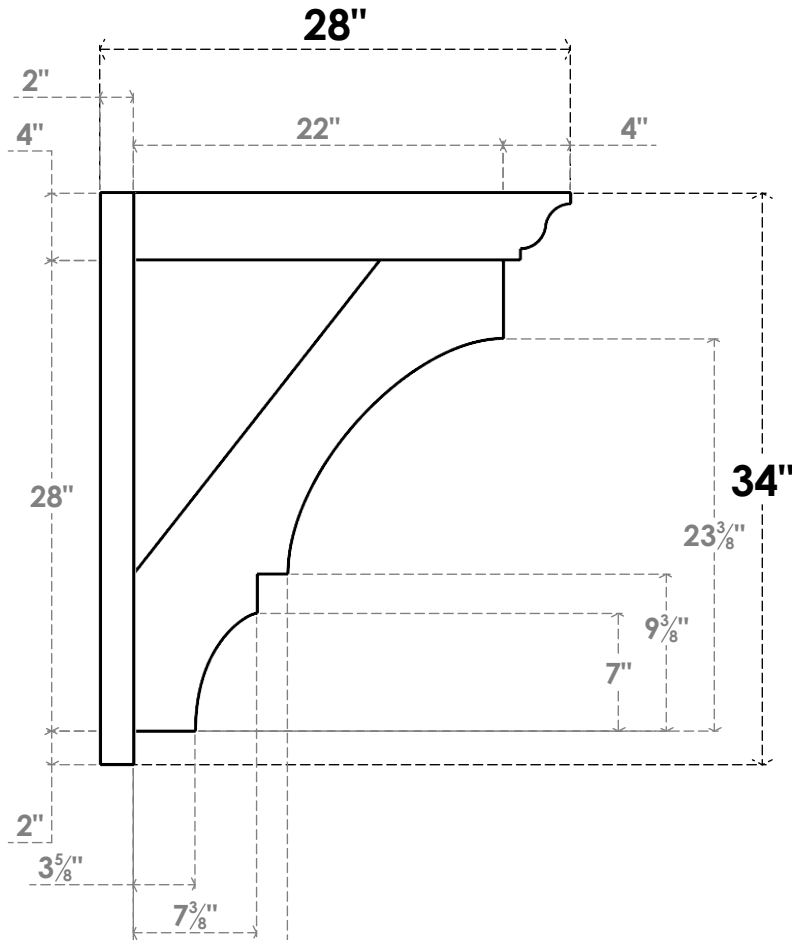

ITEM NUMBER: OUTUROC040X060X28000X34000X040X020X040BOA04RCPR

4"W TOP X 6"W BACK X 28"D X 34"H X 4"T TOP X 2"T BACK TIMBERTHANE ROUGH CEDAR BALBOA FAUX WOOD OPEN OUTLOOKER, TRADITIONAL TOP AND BLOCK BACK, 4"W CLOSED BRACE, PRIMED TAN

SIDE PROFILE

FRONT PROFILE

ISOMETRIC

GENERATED DATE : 07/05/2023

EKENA MILLWORK
2300 WEST MAIN ST.
CLARKSVILLE, TX 75426
TOLL FREE: 866-607-0453
WWW.EKENAMILLWORK.COM

NOTES

1. INSTALLATION TO BE COMPLETED IN ACCORDANCE WITH MANUFACTURER'S SPECIFICATIONS.
2. DRAWING MAY NOT BE TO SCALE
3. THIS DRAWING IS INTENDED FOR DESIGN AND PLANNING PURPOSES ONLY.
4. ALL INFORMATION CONTAINED HEREIN WAS CURRENT AT THE TIME OF DEVELOPMENT BUT MUST BE REVIEWED AND APPROVED BY THE PRODUCT MANUFACTURER TO BE CONSIDERED ACCURATE.
5. TIMBERTHANE ARCHITECTURAL PRODUCTS ARE MADE FROM HIGH DENSITY URETHANE AND COME FACTORY PRIMED