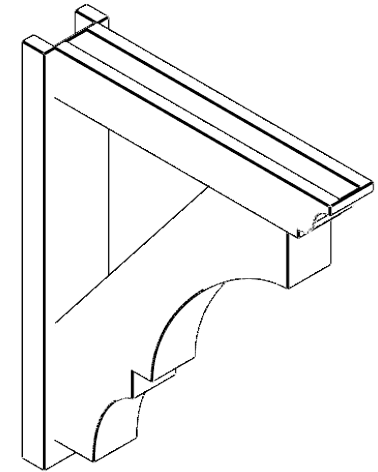

ITEM NUMBER: OUTUROC040X060X28000X34000X040X020X040BOA04RCPR

4"W TOP X 6"W BACK X 28"D X 34"H X 4"T TOP X 2"T BACK TIMBERTHANE ROUGH CEDAR BALBOA FAUX WOOD OPEN OUTLOOKER, TRADITIONAL TOP AND BLOCK BACK, 4"W CLOSED BRACE, PRIMED TAN

SIDE PROFILE

FRONT PROFILE

ISOMETRIC

GENERATED DATE : 07/05/2023

EKENA MILLWORK
2300 WEST MAIN ST.
CLARKSVILLE, TX 75426
TOLL FREE: 866-607-0453
WWW.EKENAMILLWORK.COM

NOTES

1. INSTALLATION TO BE COMPLETED IN ACCORDANCE WITH MANUFACTURER'S SPECIFICATIONS.
2. DRAWING MAY NOT BE TO SCALE
3. THIS DRAWING IS INTENDED FOR DESIGN AND PLANNING PURPOSES ONLY.
4. ALL INFORMATION CONTAINED HEREIN WAS CURRENT AT THE TIME OF DEVELOPMENT BUT MUST BE REVIEWED AND APPROVED BY THE PRODUCT MANUFACTURER TO BE CONSIDERED ACCURATE.
5. TIMBERTHANE ARCHITECTURAL PRODUCTS ARE MADE FROM HIGH DENSITY URETHANE AND COME FACTORY PRIMED